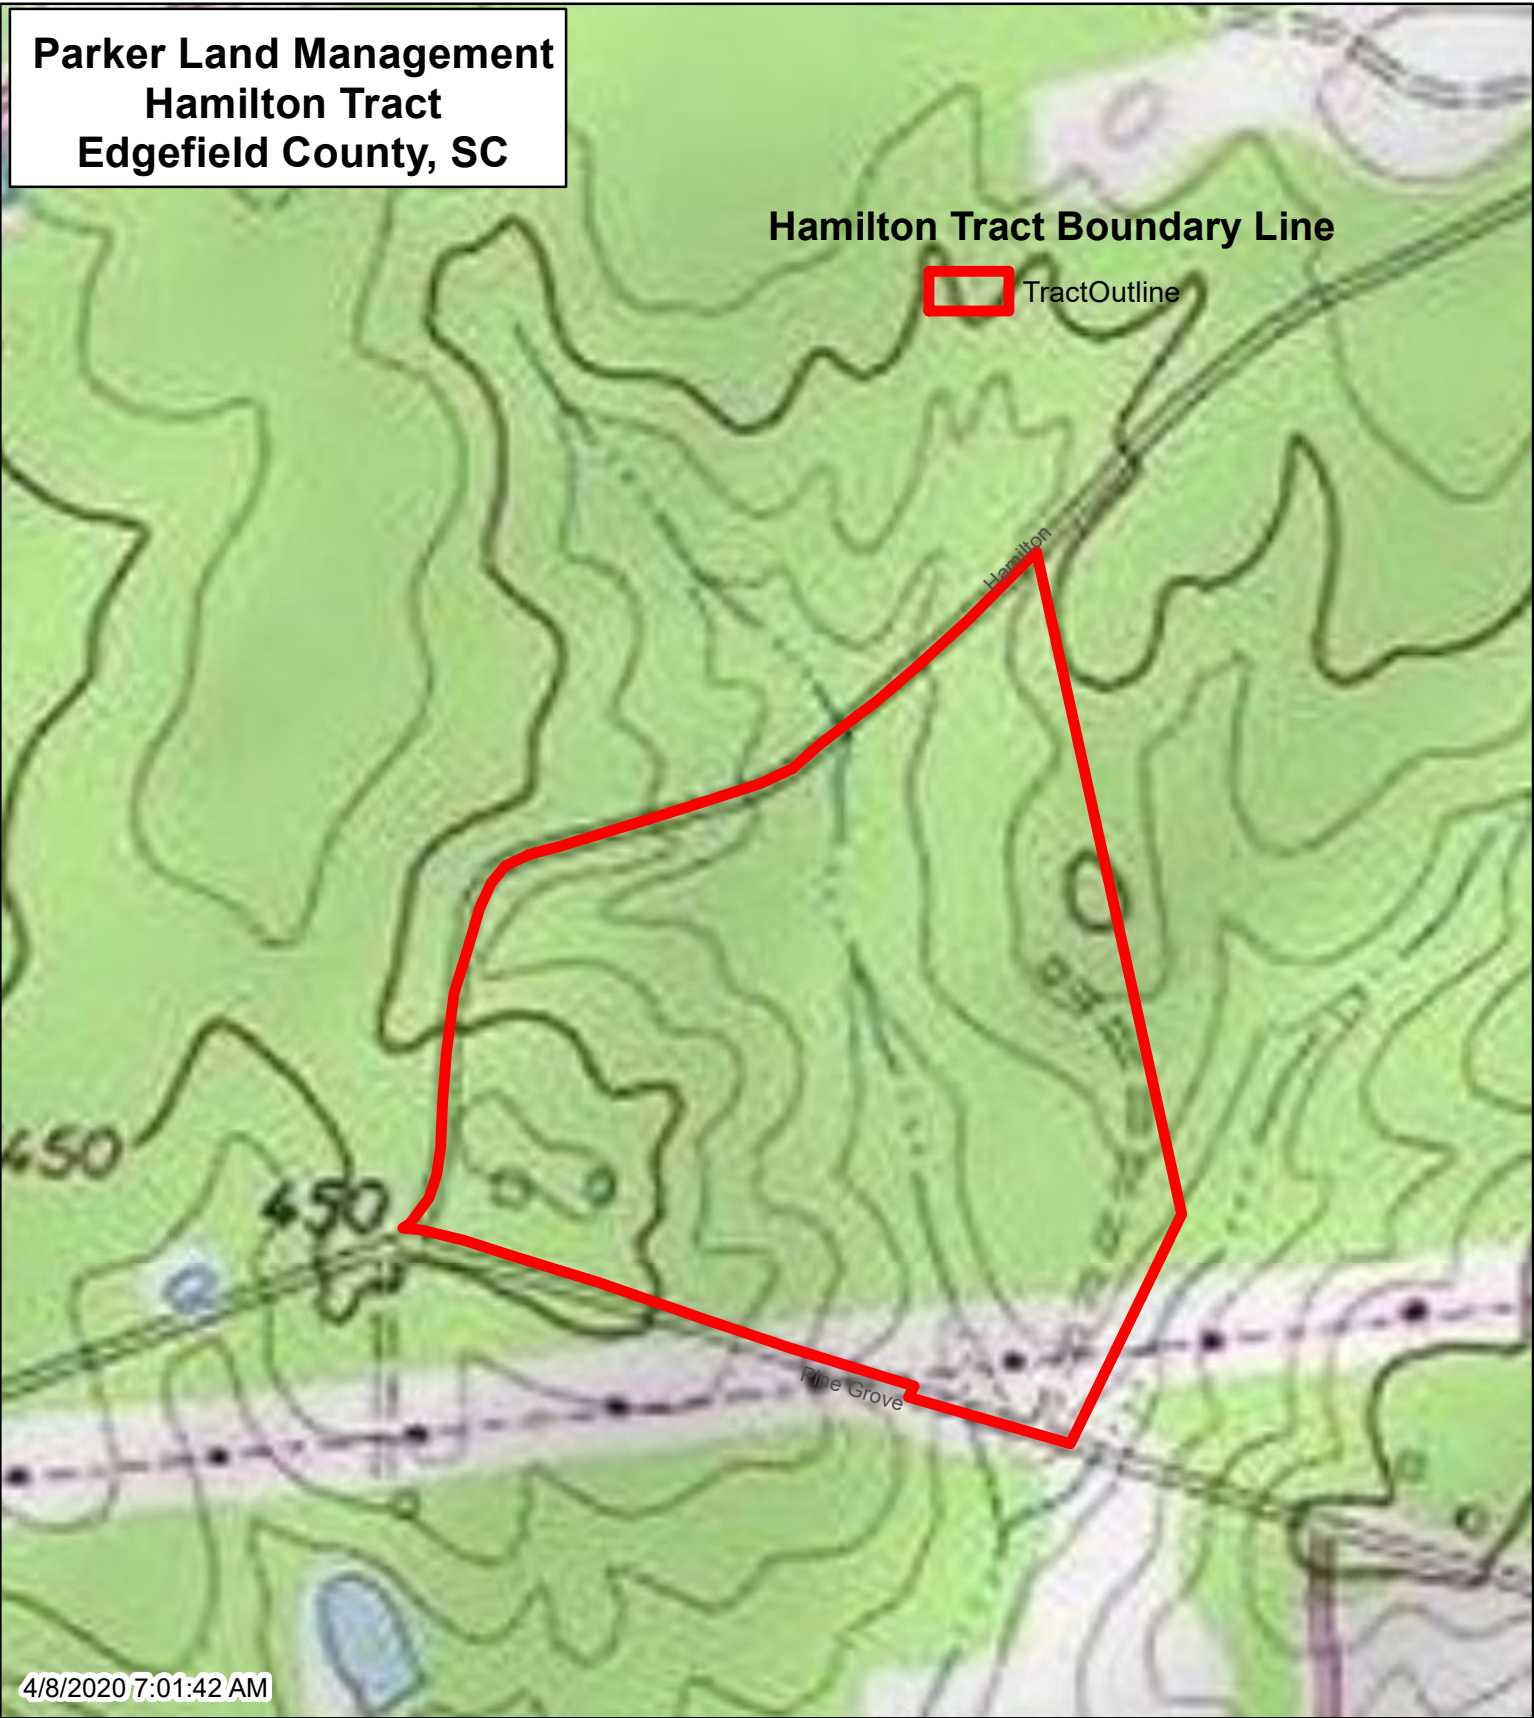

**Parker Land Management
Hamilton Tract
Edgefield County, SC**

Hamilton Tract Boundary Line

 TractOutline

Lat, Long: 33.88099, -81.92527

1 inch = 442 feet

0 330 660
Feet

This map is considered accurate; however, no warranty is given or implied.