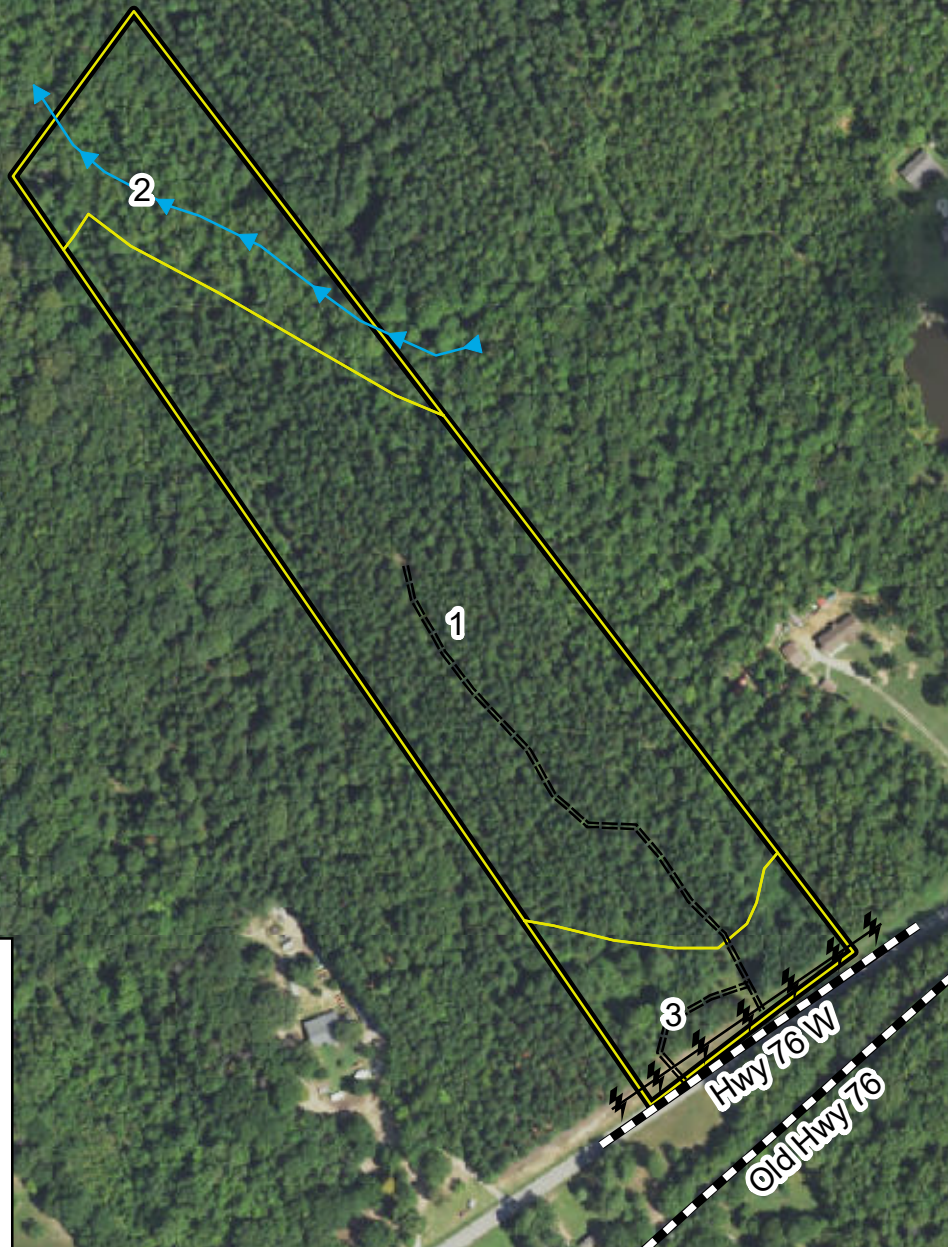

**Hickory Tavern Tract  
Laurens County, SC**

Stand	Type	Acres
1	Lob 2006	13
2	Hardwood	4
3	Old Home Site	2
	<b>Total</b>	<b>19</b>

**Legend**

- ==== Woods\_Rd
- //// Utility\_Line
- - - - Public\_Rd
- ▶▶▶▶ Stream
- Stand
- ▭ Tract

7/20/2021 9:04:22 AM

Lat, Long: 34.515351, -82.200030

This map is considered accurate; however, no warranty is given or implied.

864.229.0098  
www.thompsonforest.com