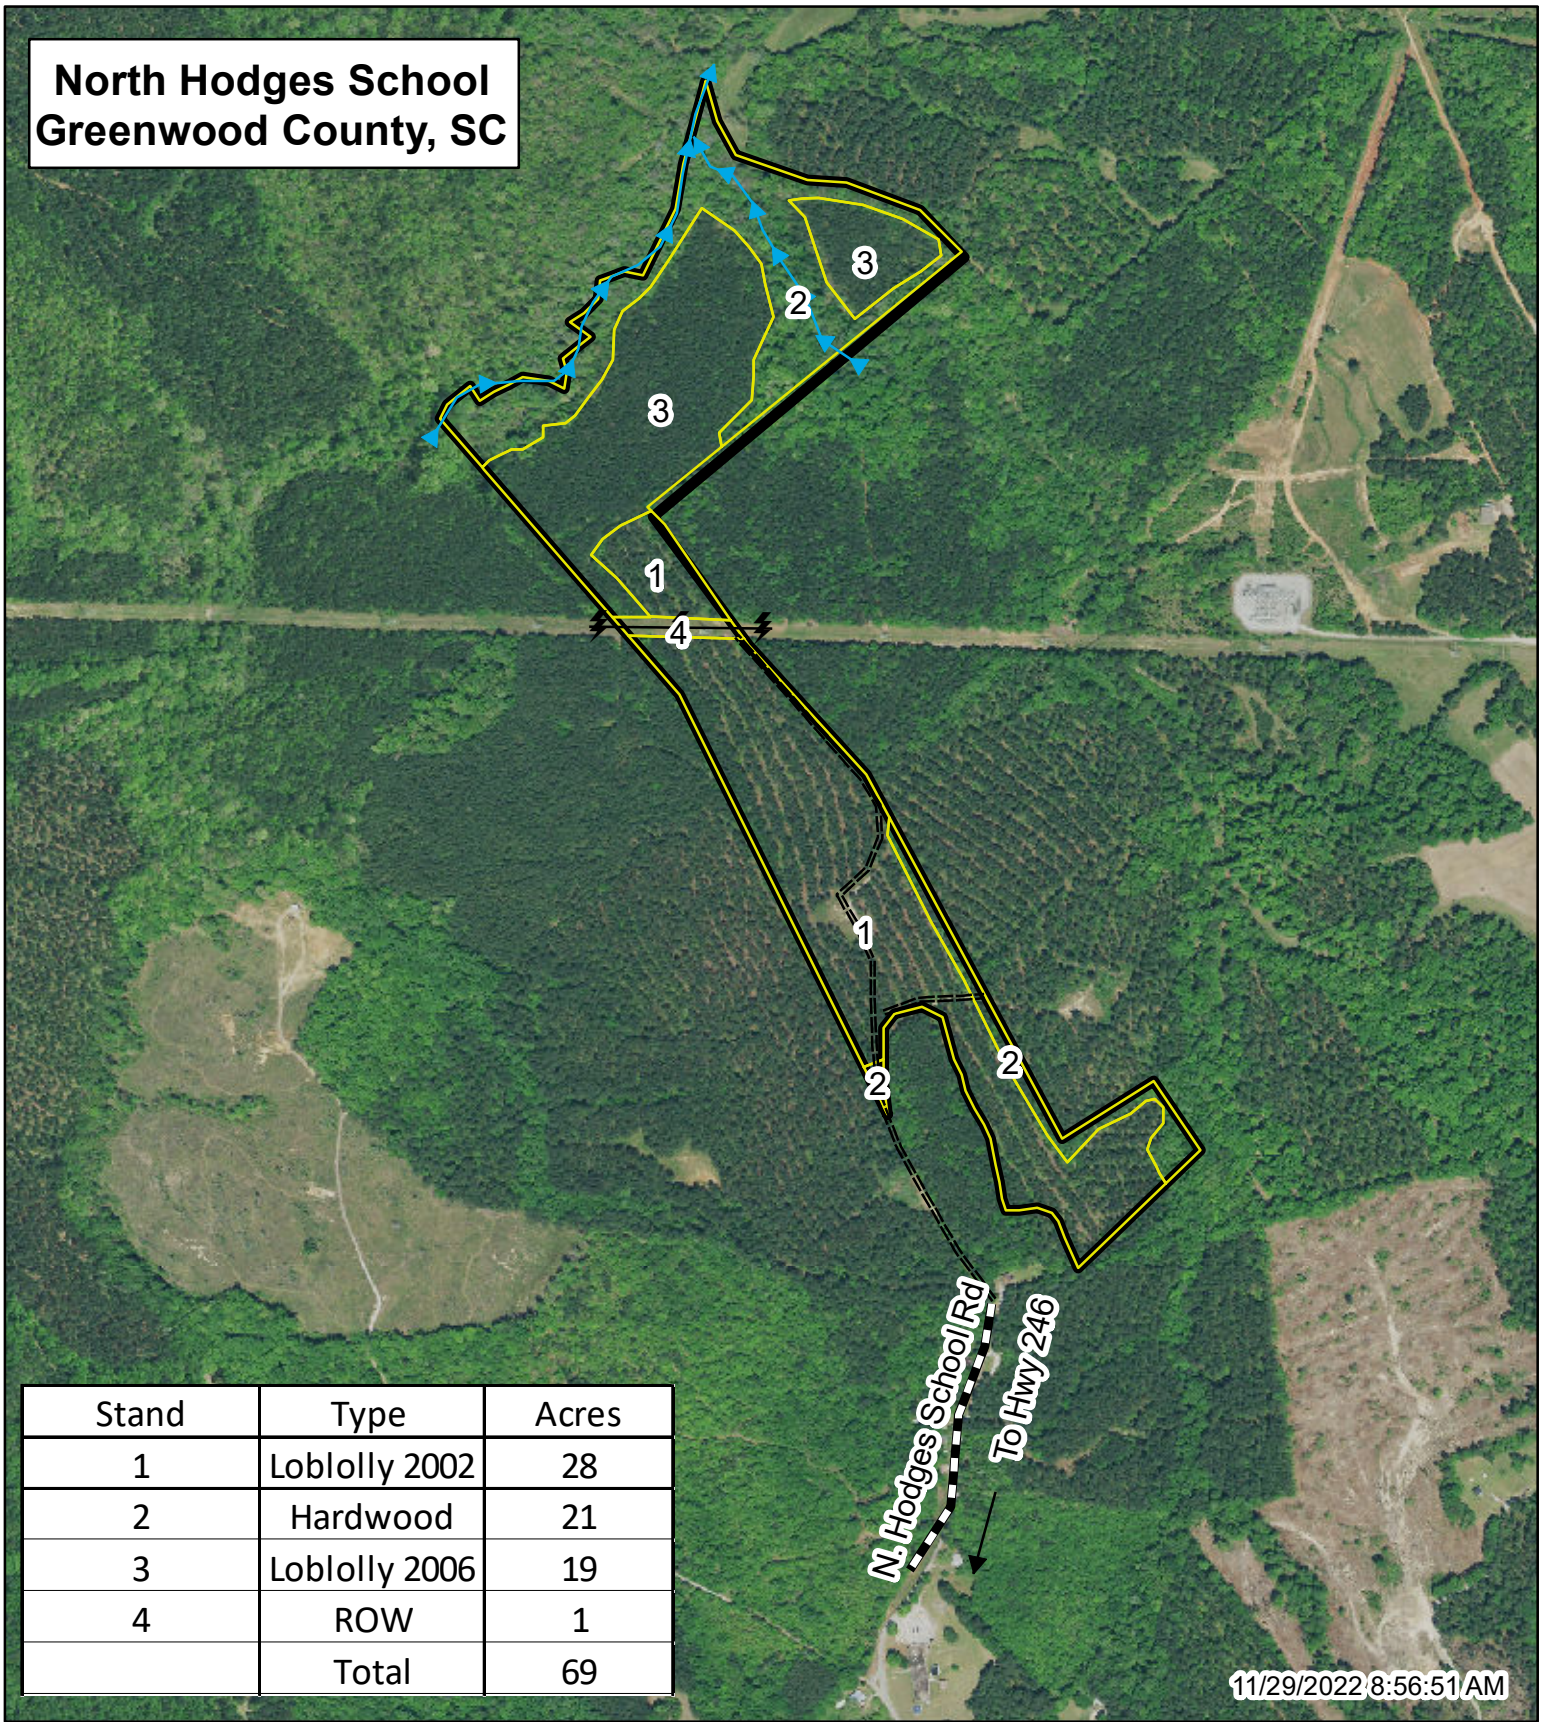

**North Hodges School
Greenwood County, SC**

Stand	Type	Acres
1	Loblolly 2002	28
2	Hardwood	21
3	Loblolly 2006	19
4	ROW	1
	Total	69

Lat, Long: 34.296516, -82.236362

This map is considered accurate; however, no warranty is given or implied.