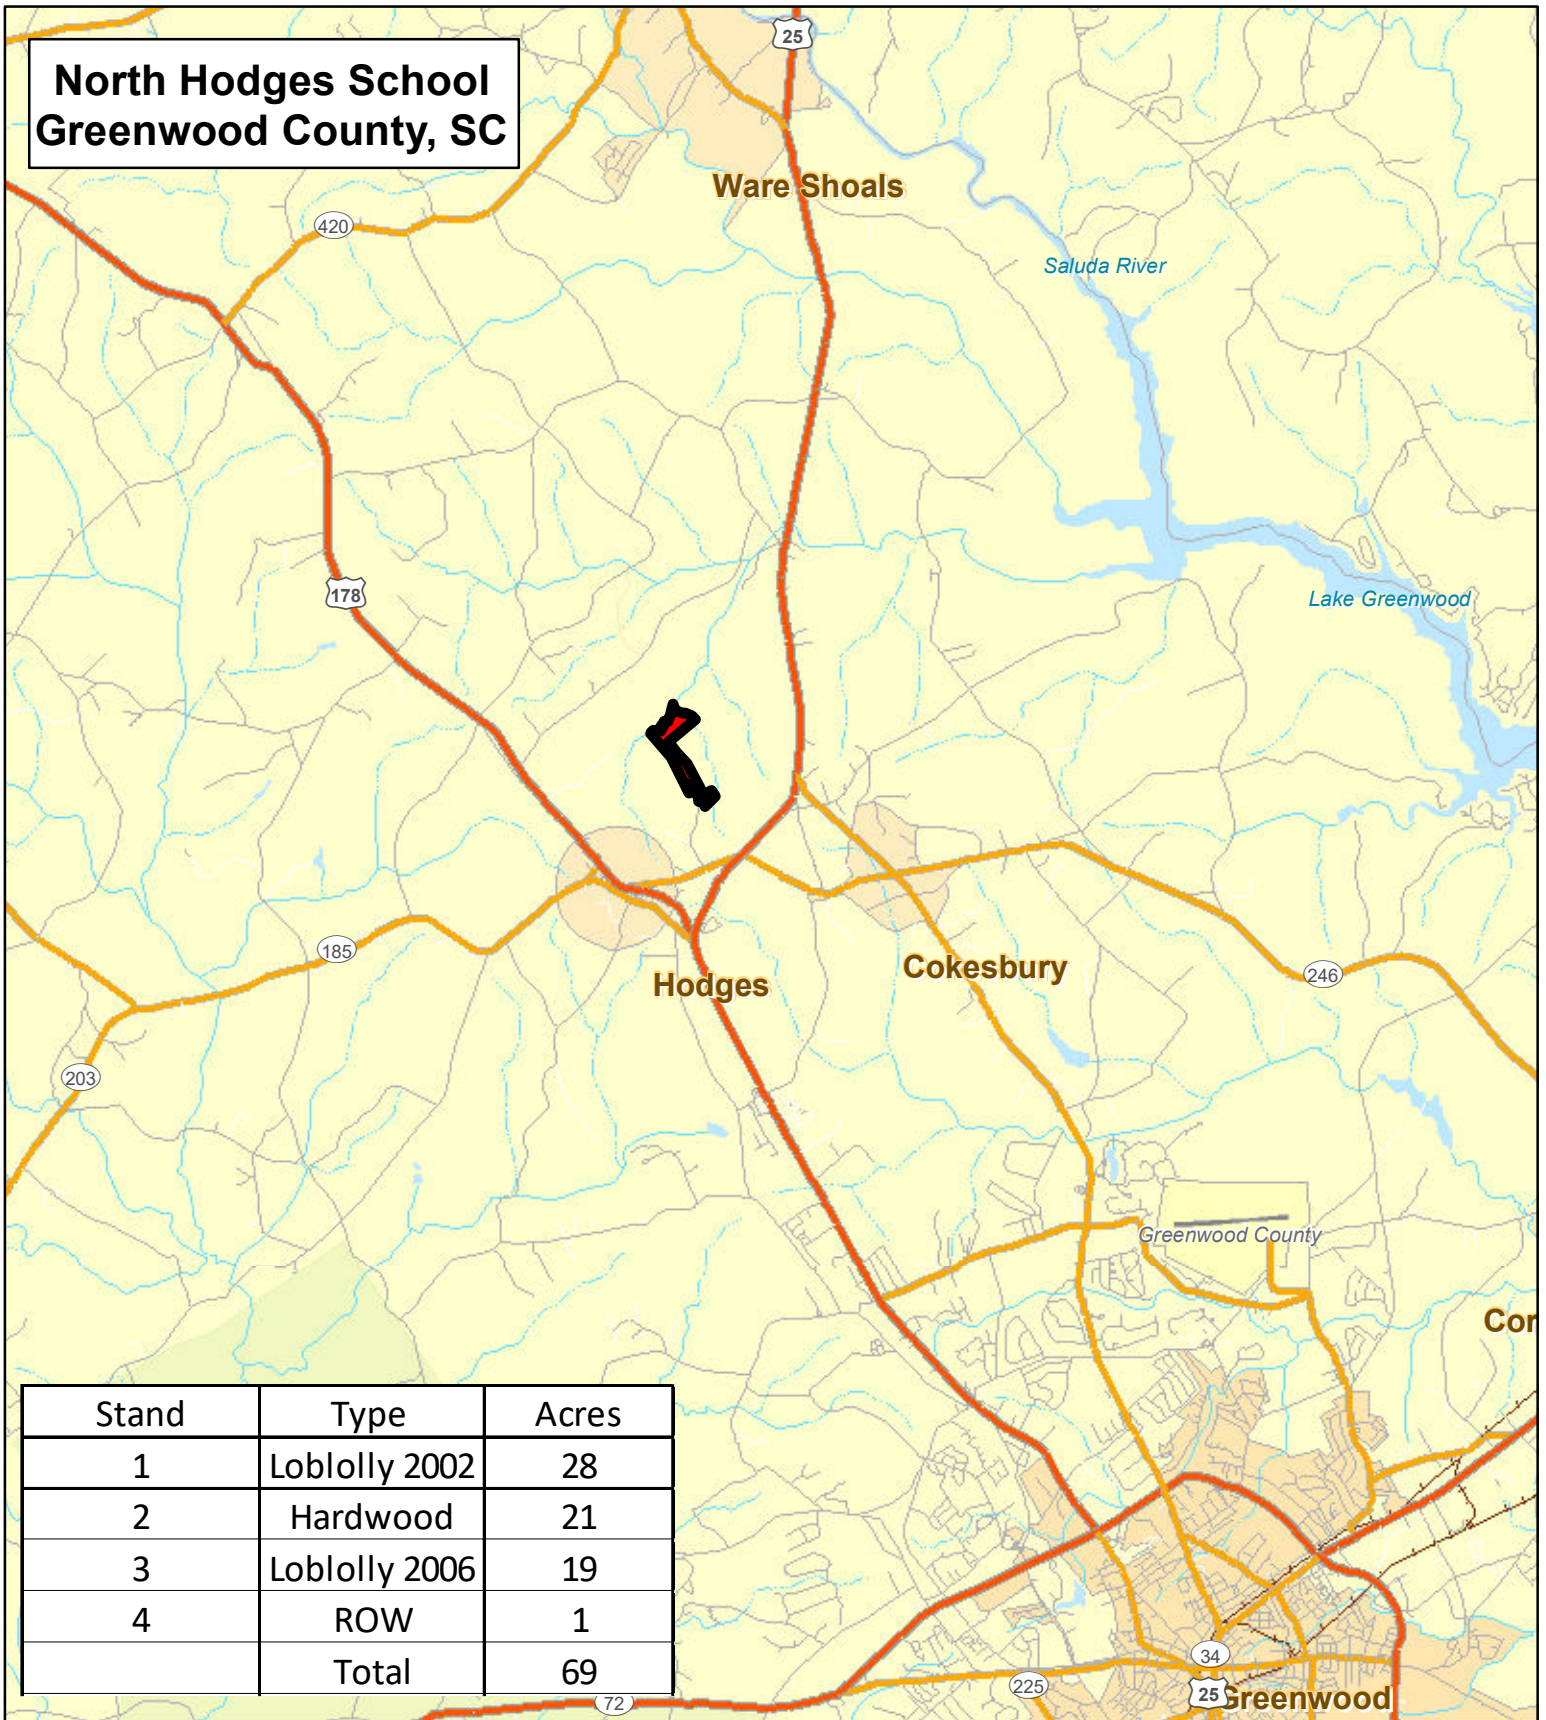

North Hodges School Greenwood County, SC

Stand	Type	Acres
1	Loblolly 2002	28
2	Hardwood	21
3	Loblolly 2006	19
4	ROW	1
	Total	69

Lat, Long: 34.296516, -82.236362

11/29/2022 9:04:31 AM

1 inch = 8,333 feet

This map is considered accurate; however, no warranty is given or implied.