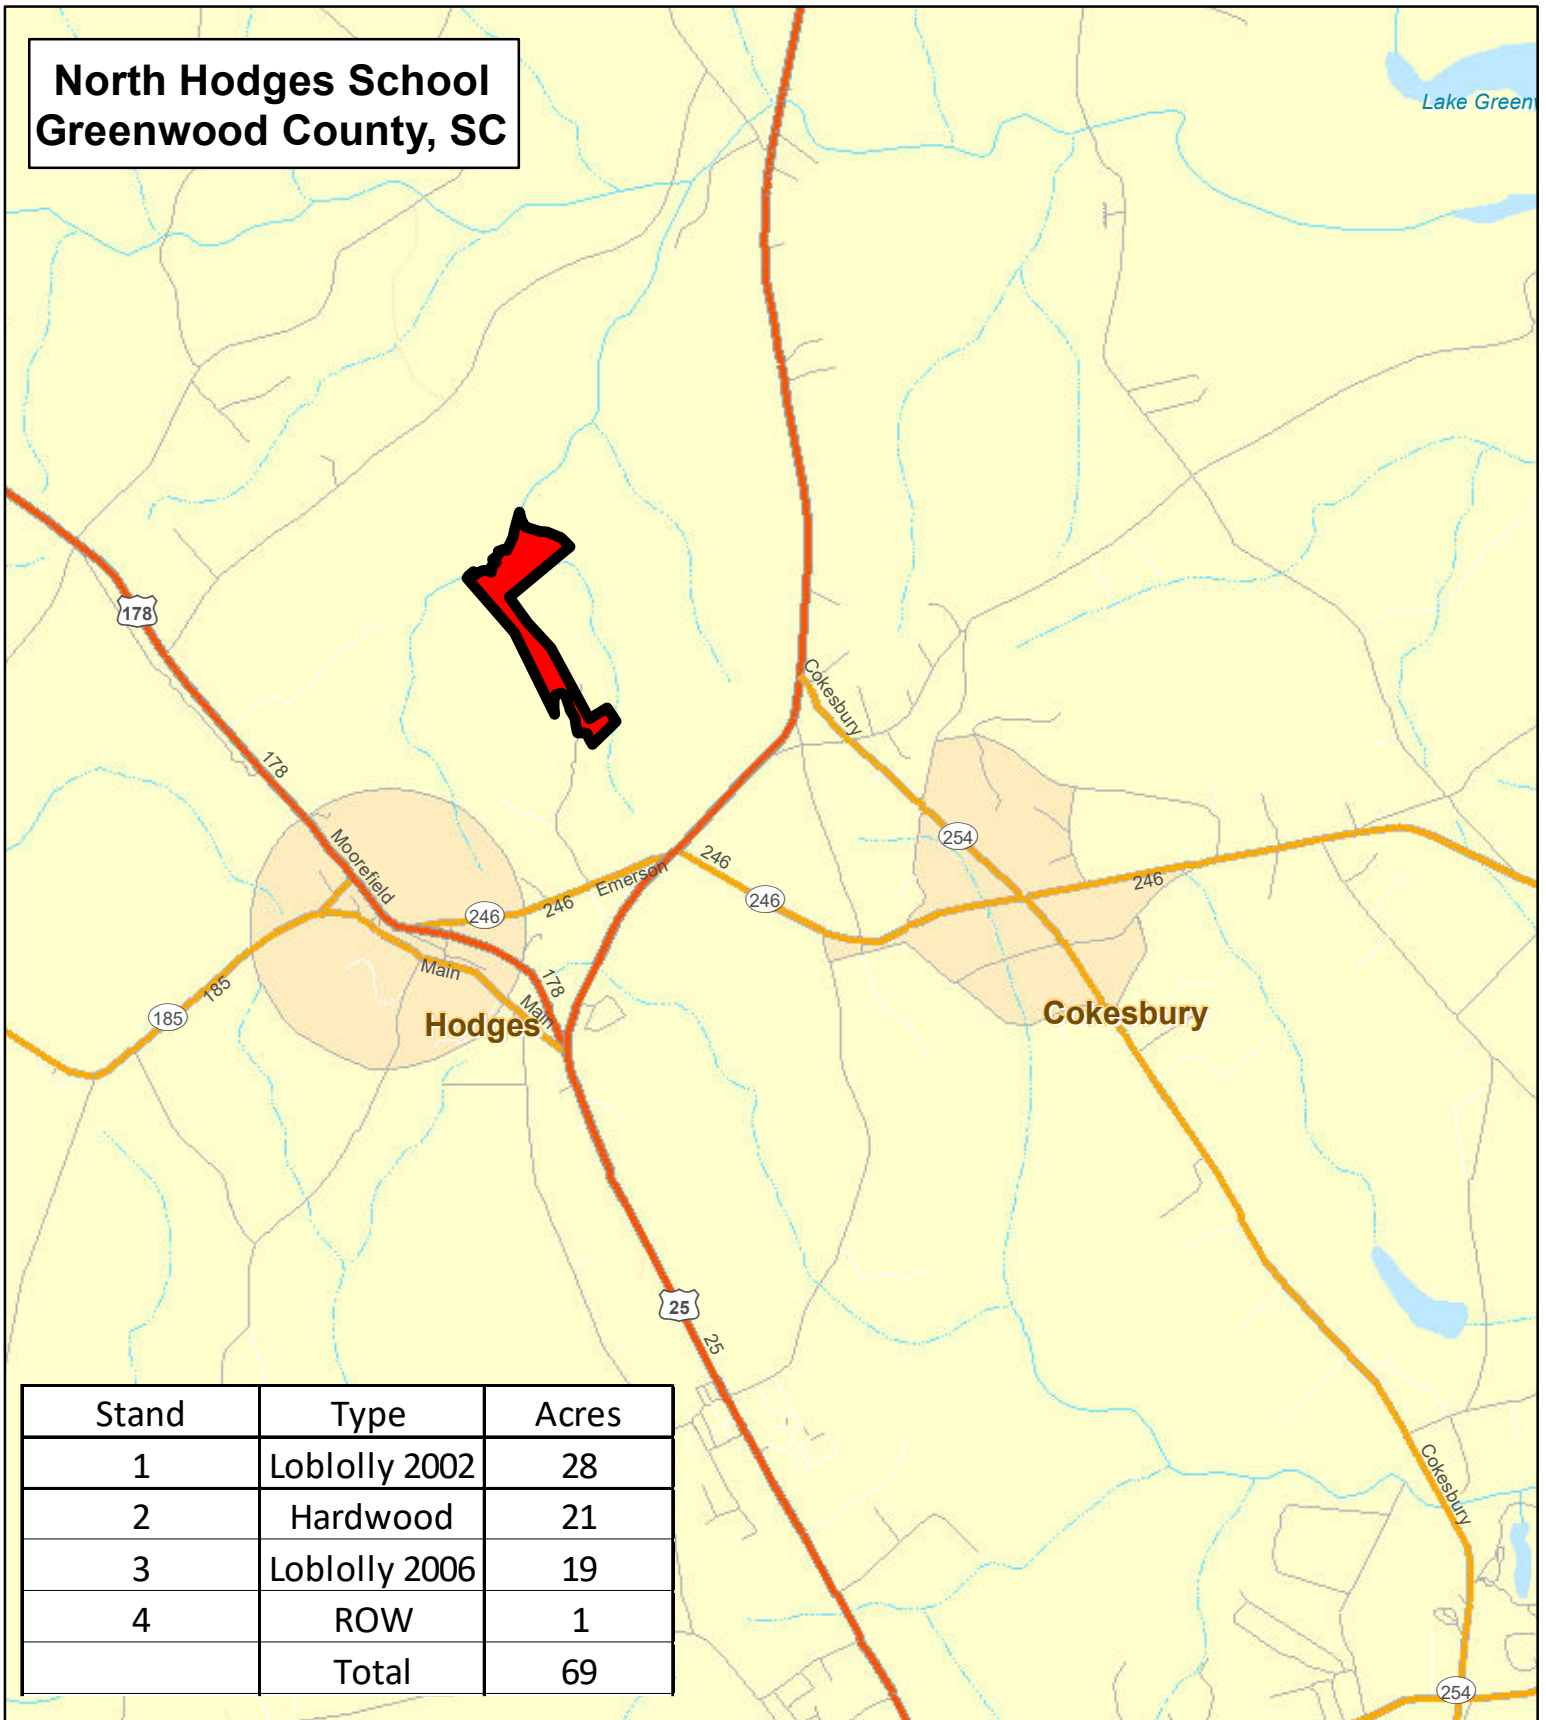

**North Hodges School  
Greenwood County, SC**

Stand	Type	Acres
1	Loblolly 2002	28
2	Hardwood	21
3	Loblolly 2006	19
4	ROW	1
	<b>Total</b>	<b>69</b>

Lat, Long: 34.296516, -82.236362

11/29/2022 9:04:31 AM

1 inch = 3,655 feet