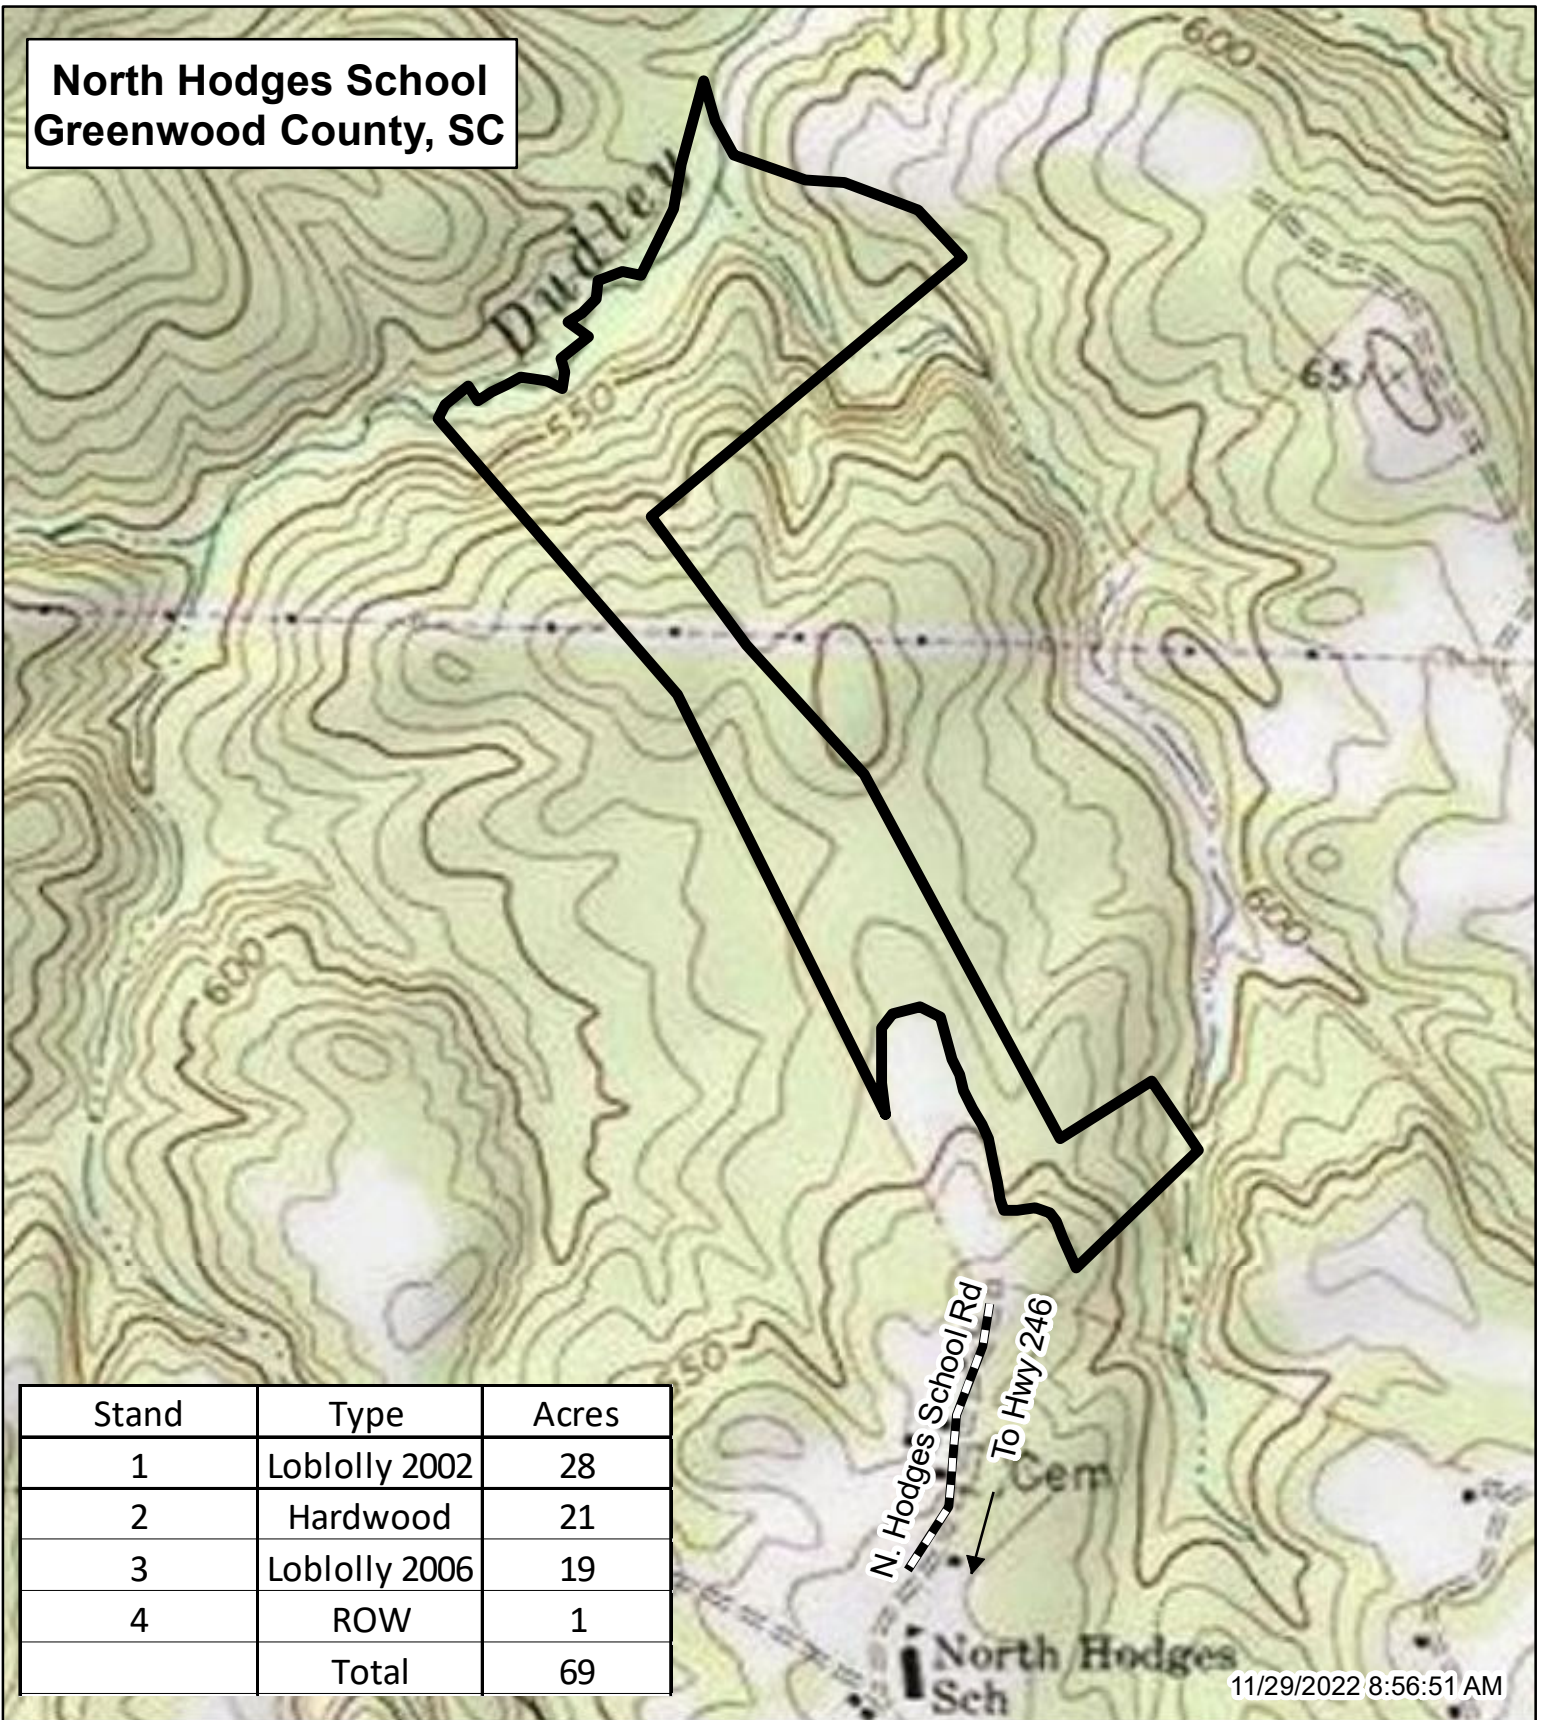

**North Hodges School
Greenwood County, SC**

Lat, Long: 34.296516, -82.236362

1 inch = 716 feet
0 330 660 1,320 Feet

This map is considered accurate; however, no warranty is given or implied.

864.229.0098
www.thompsonforest.com