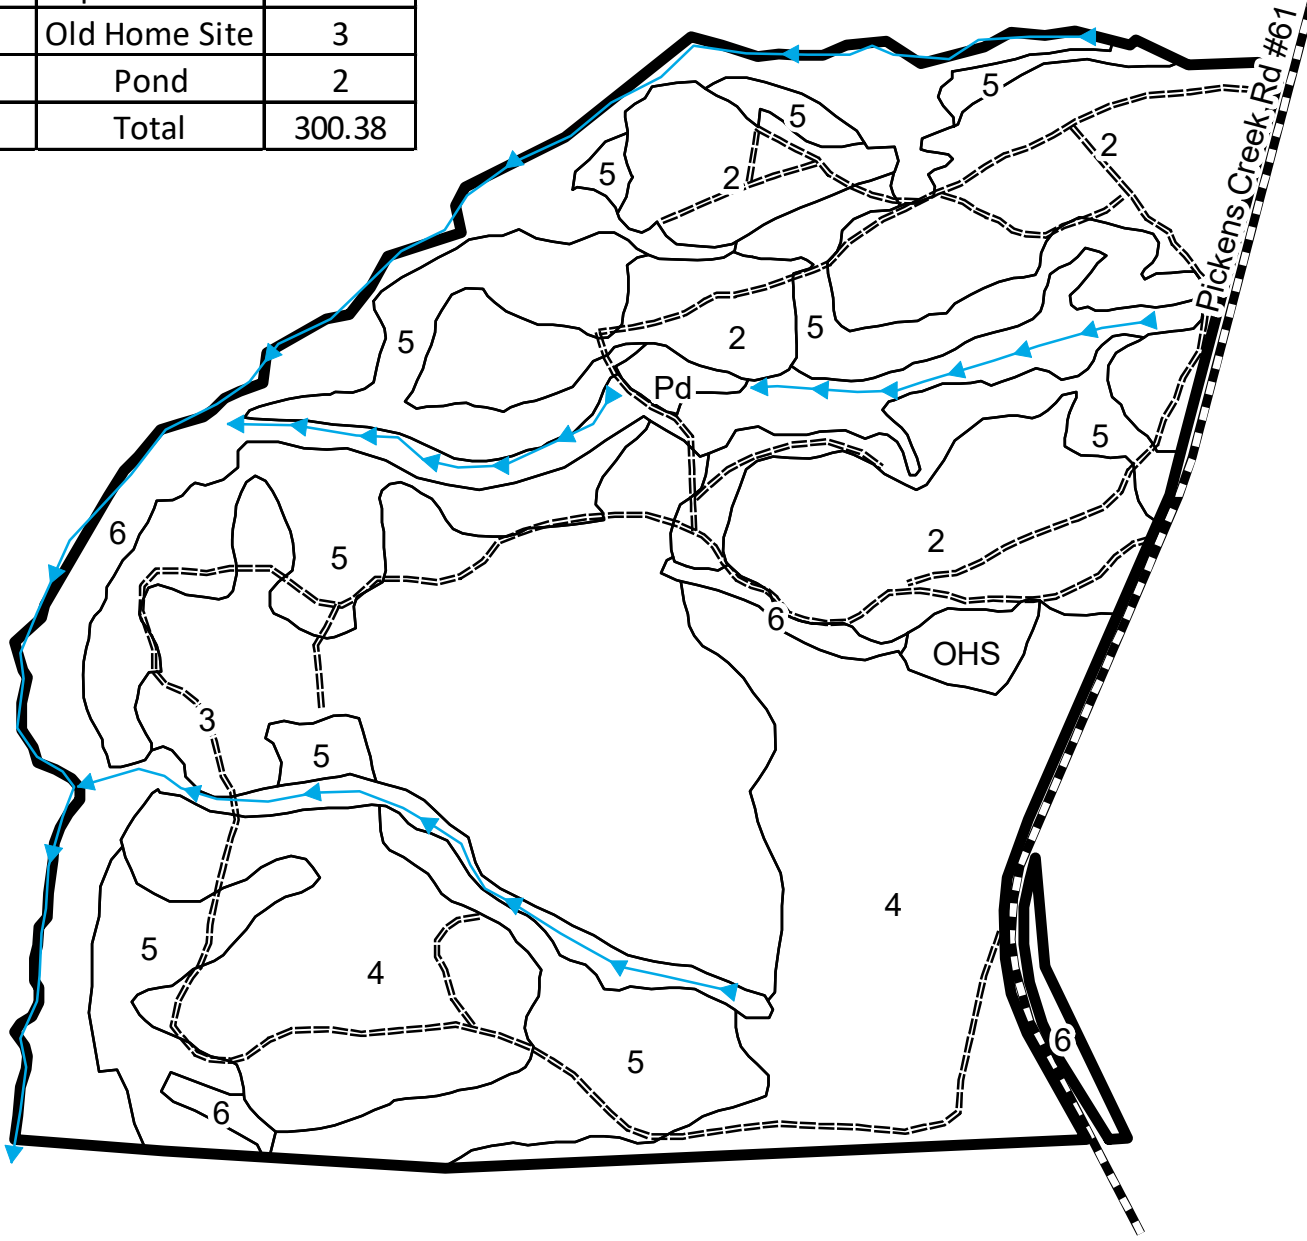

Home Place - West		
Stand	Type	Acres
2	Loblolly 2002	57
3	Loblolly 2004	51
4	Loblolly 2005	65
5	Loblolly 2007	67
6	Riparian Area	55.38
OHS	Old Home Site	3
Pd	Pond	2
	Total	300.38

Home Place Tract - East
Abbeville County, SC
Greenwood County, SC

Lat, Long: 34.265465, -82.295007

6/5/2023 9:59:12 AM

This map is considered accurate; however, no warranty is given or implied.

864.229.0098
www.thompsonforest.com