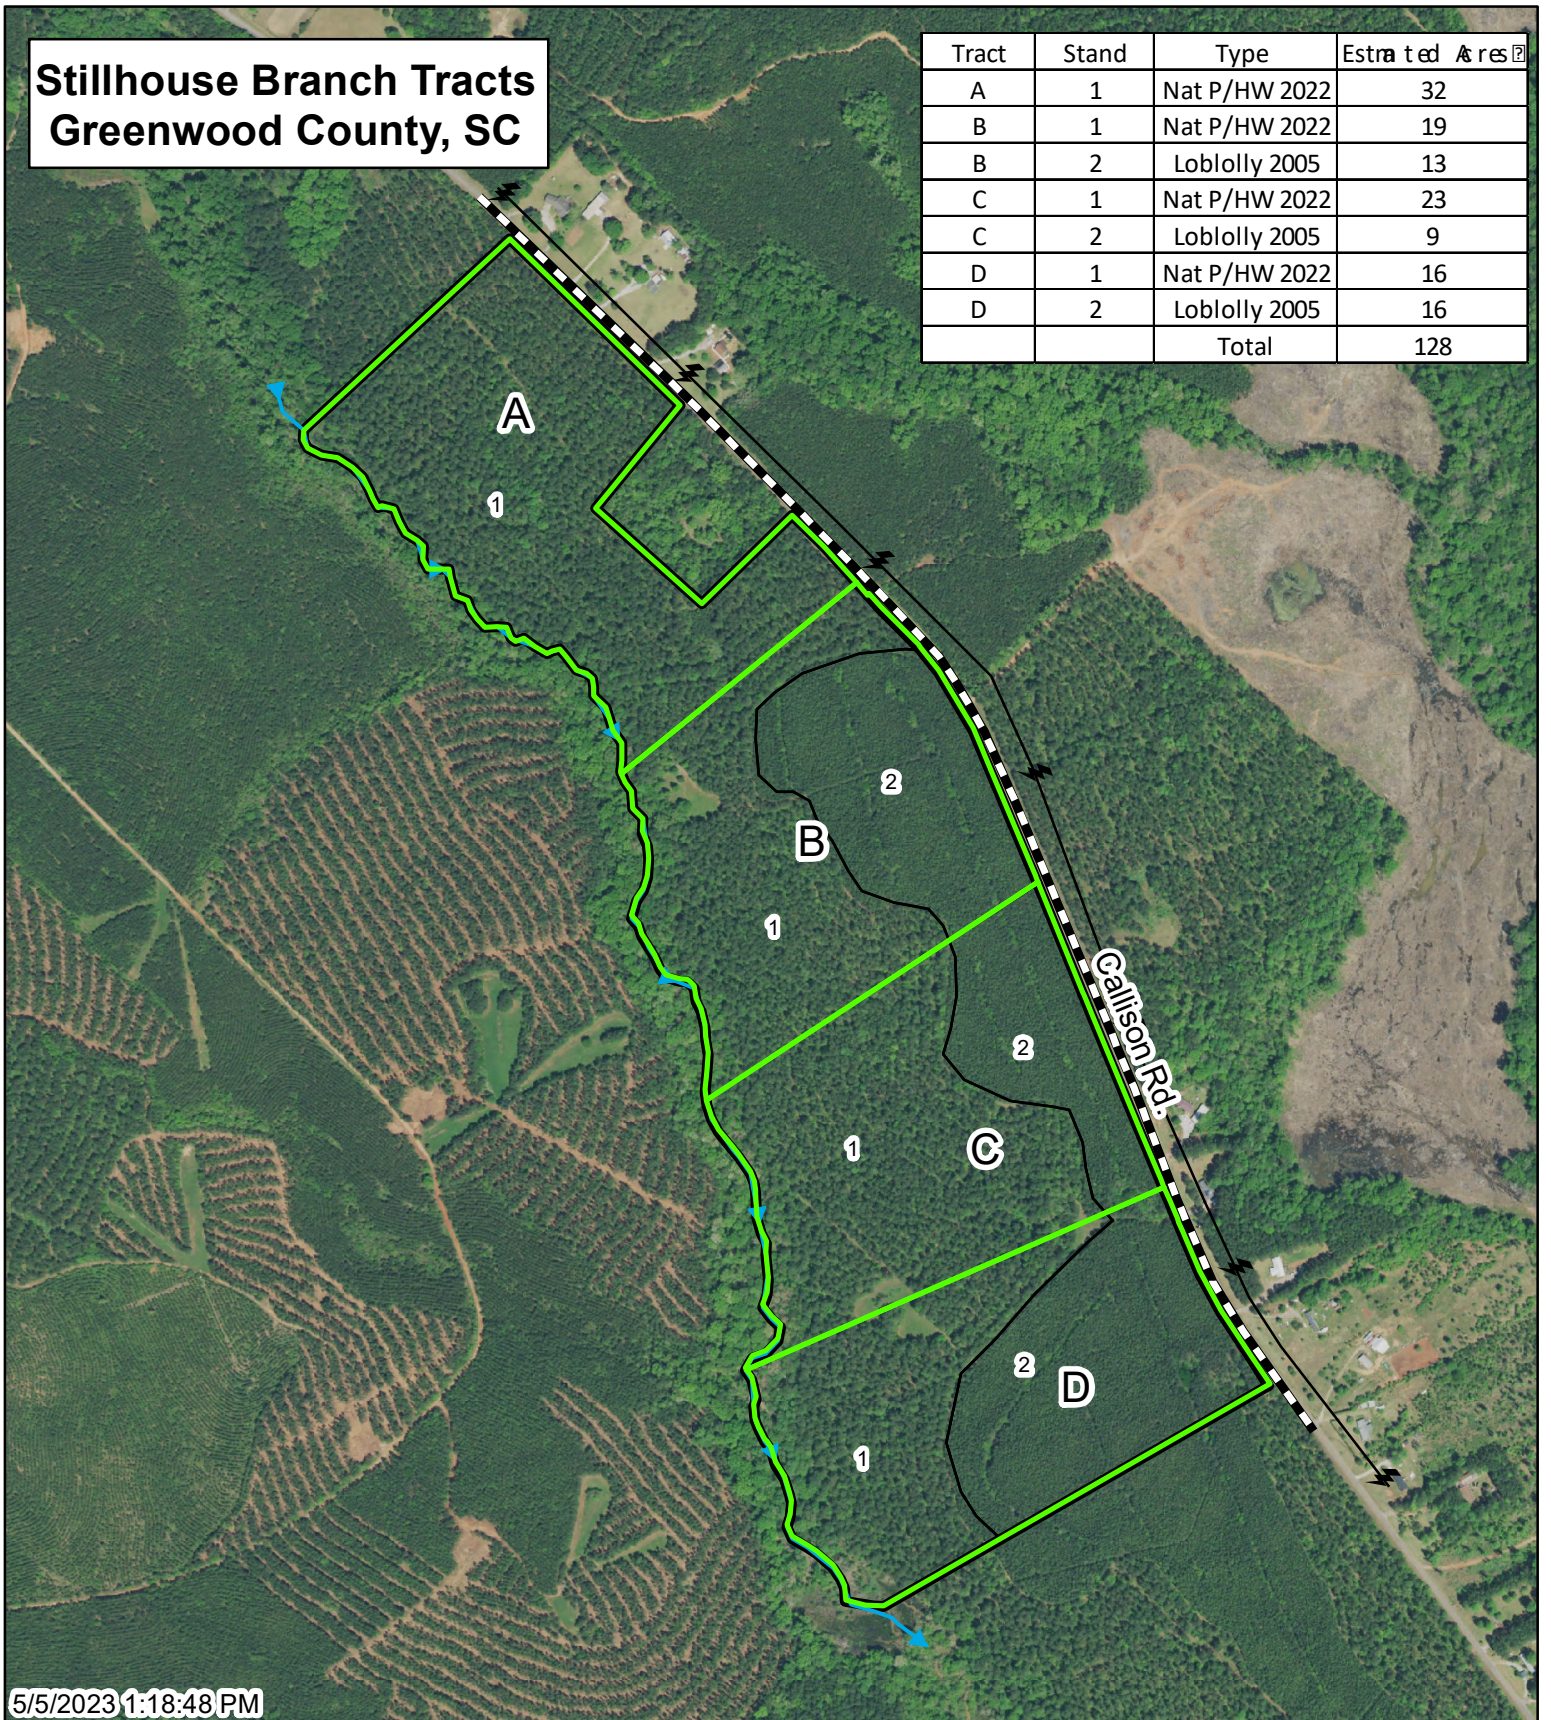

# Stillhouse Branch Tracts Greenwood County, SC

Tract	Stand	Type	Estimated Acres
A	1	Nat P/HW 2022	32
B	1	Nat P/HW 2022	19
B	2	Loblolly 2005	13
C	1	Nat P/HW 2022	23
C	2	Loblolly 2005	9
D	1	Nat P/HW 2022	16
D	2	Loblolly 2005	16
Total			128

5/5/2023 1:18:48 PM

Lat, Long: 34.034998, -82.223980

1 inch = 667 feet  
 0 330 660 1,320  
 Feet

This map is considered accurate; however, no warranty is given or implied.

864.229.0098  
 www.thompsonforest.com