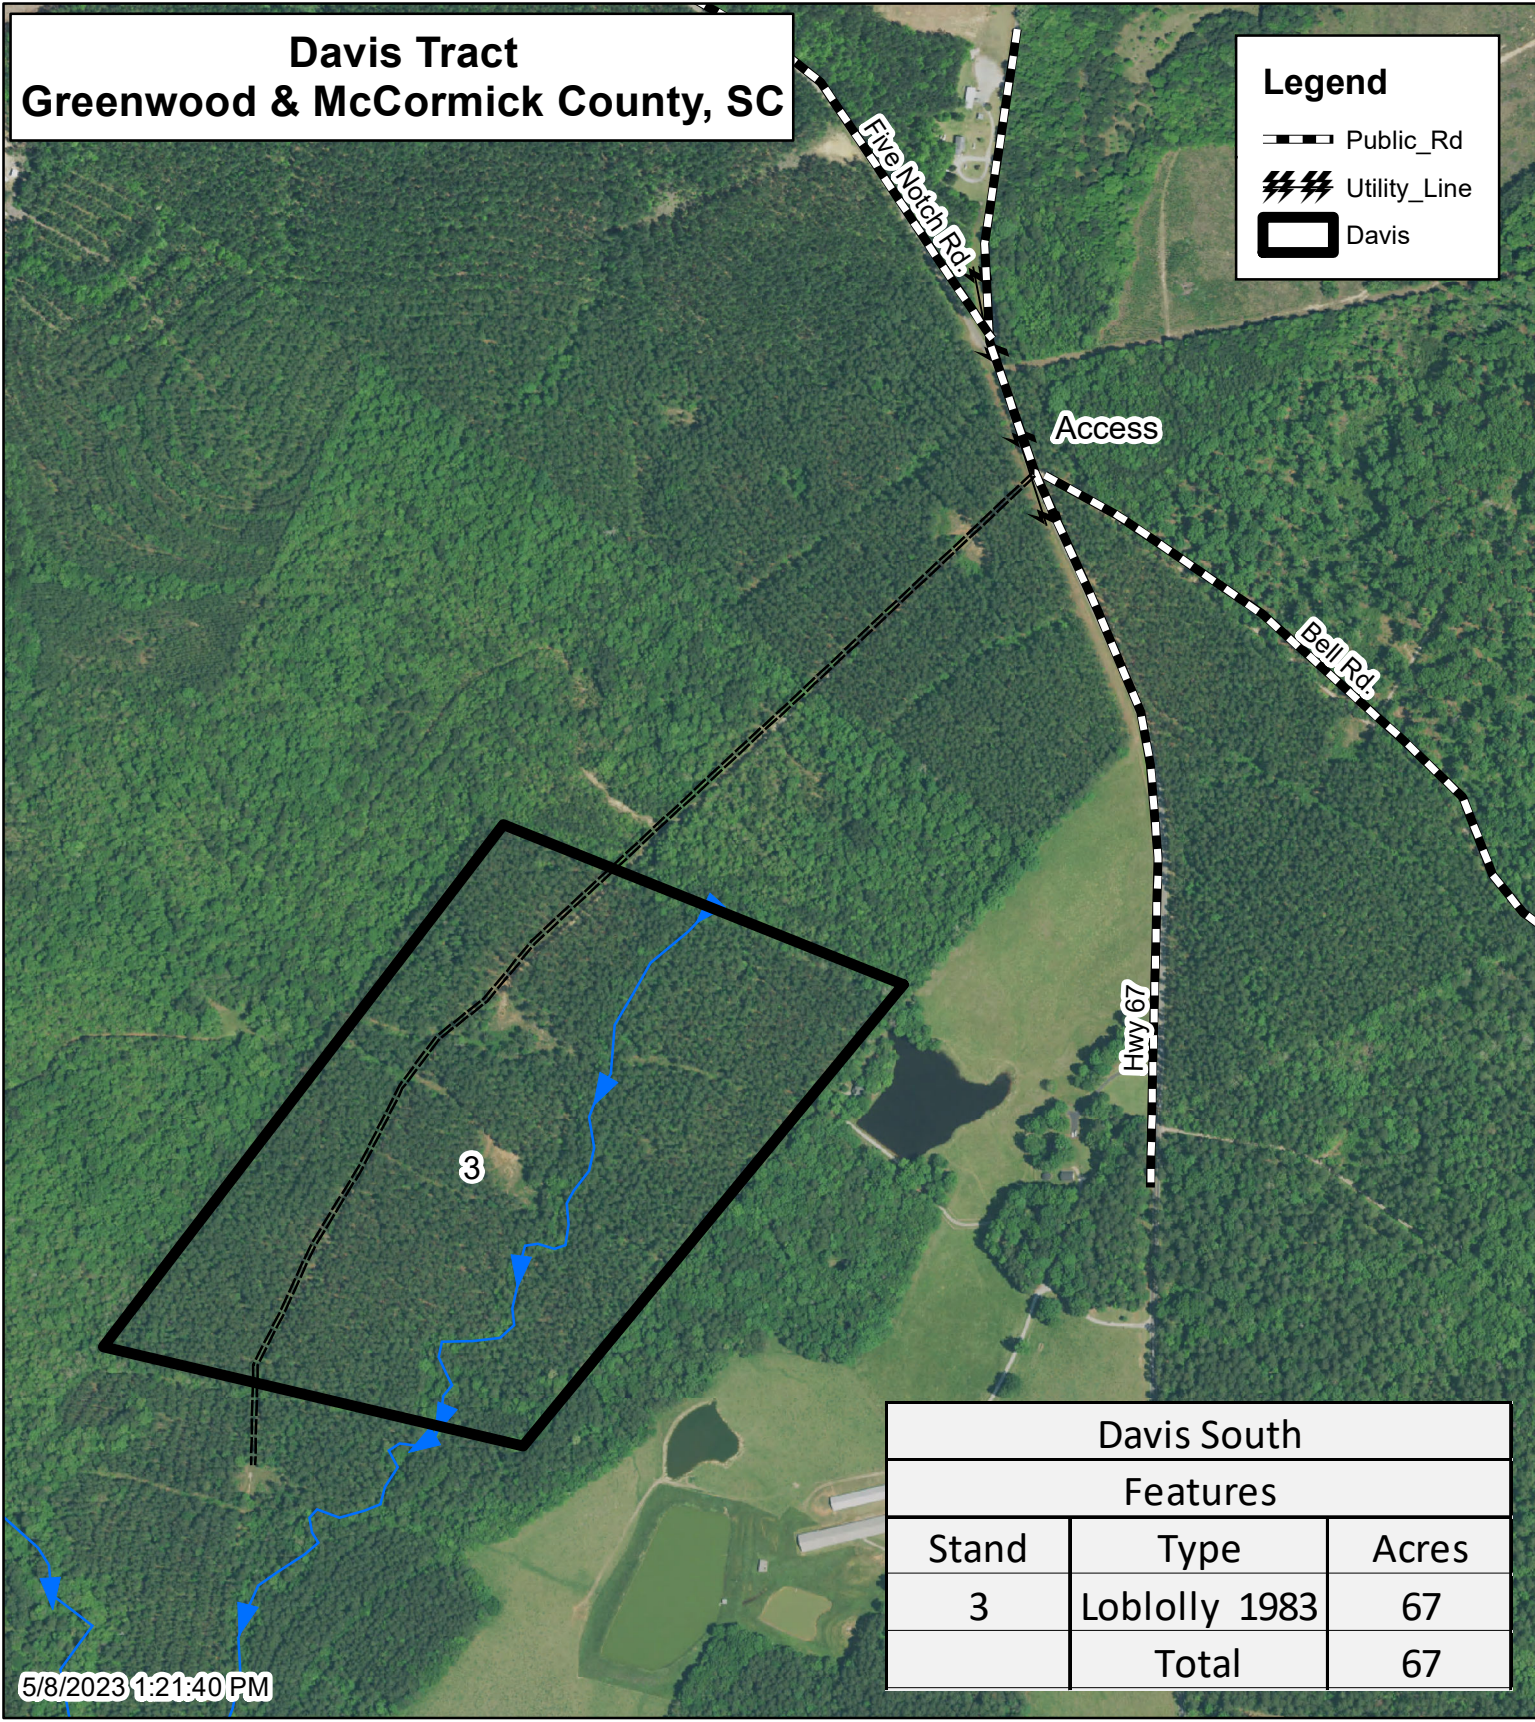

**Davis Tract
Greenwood & McCormick County, SC**

Legend

-  Public_Rd
-  Utility_Line
-  Davis

5/8/2023 1:21:40 PM

Davis South		
Features		
Stand	Type	Acres
3	Loblolly 1983	67
	Total	67

Lat, Long: 33.99356, -82.13357

This map is considered accurate; however, no warranty is given or implied.

864.229.0098
www.thompsonforest.com