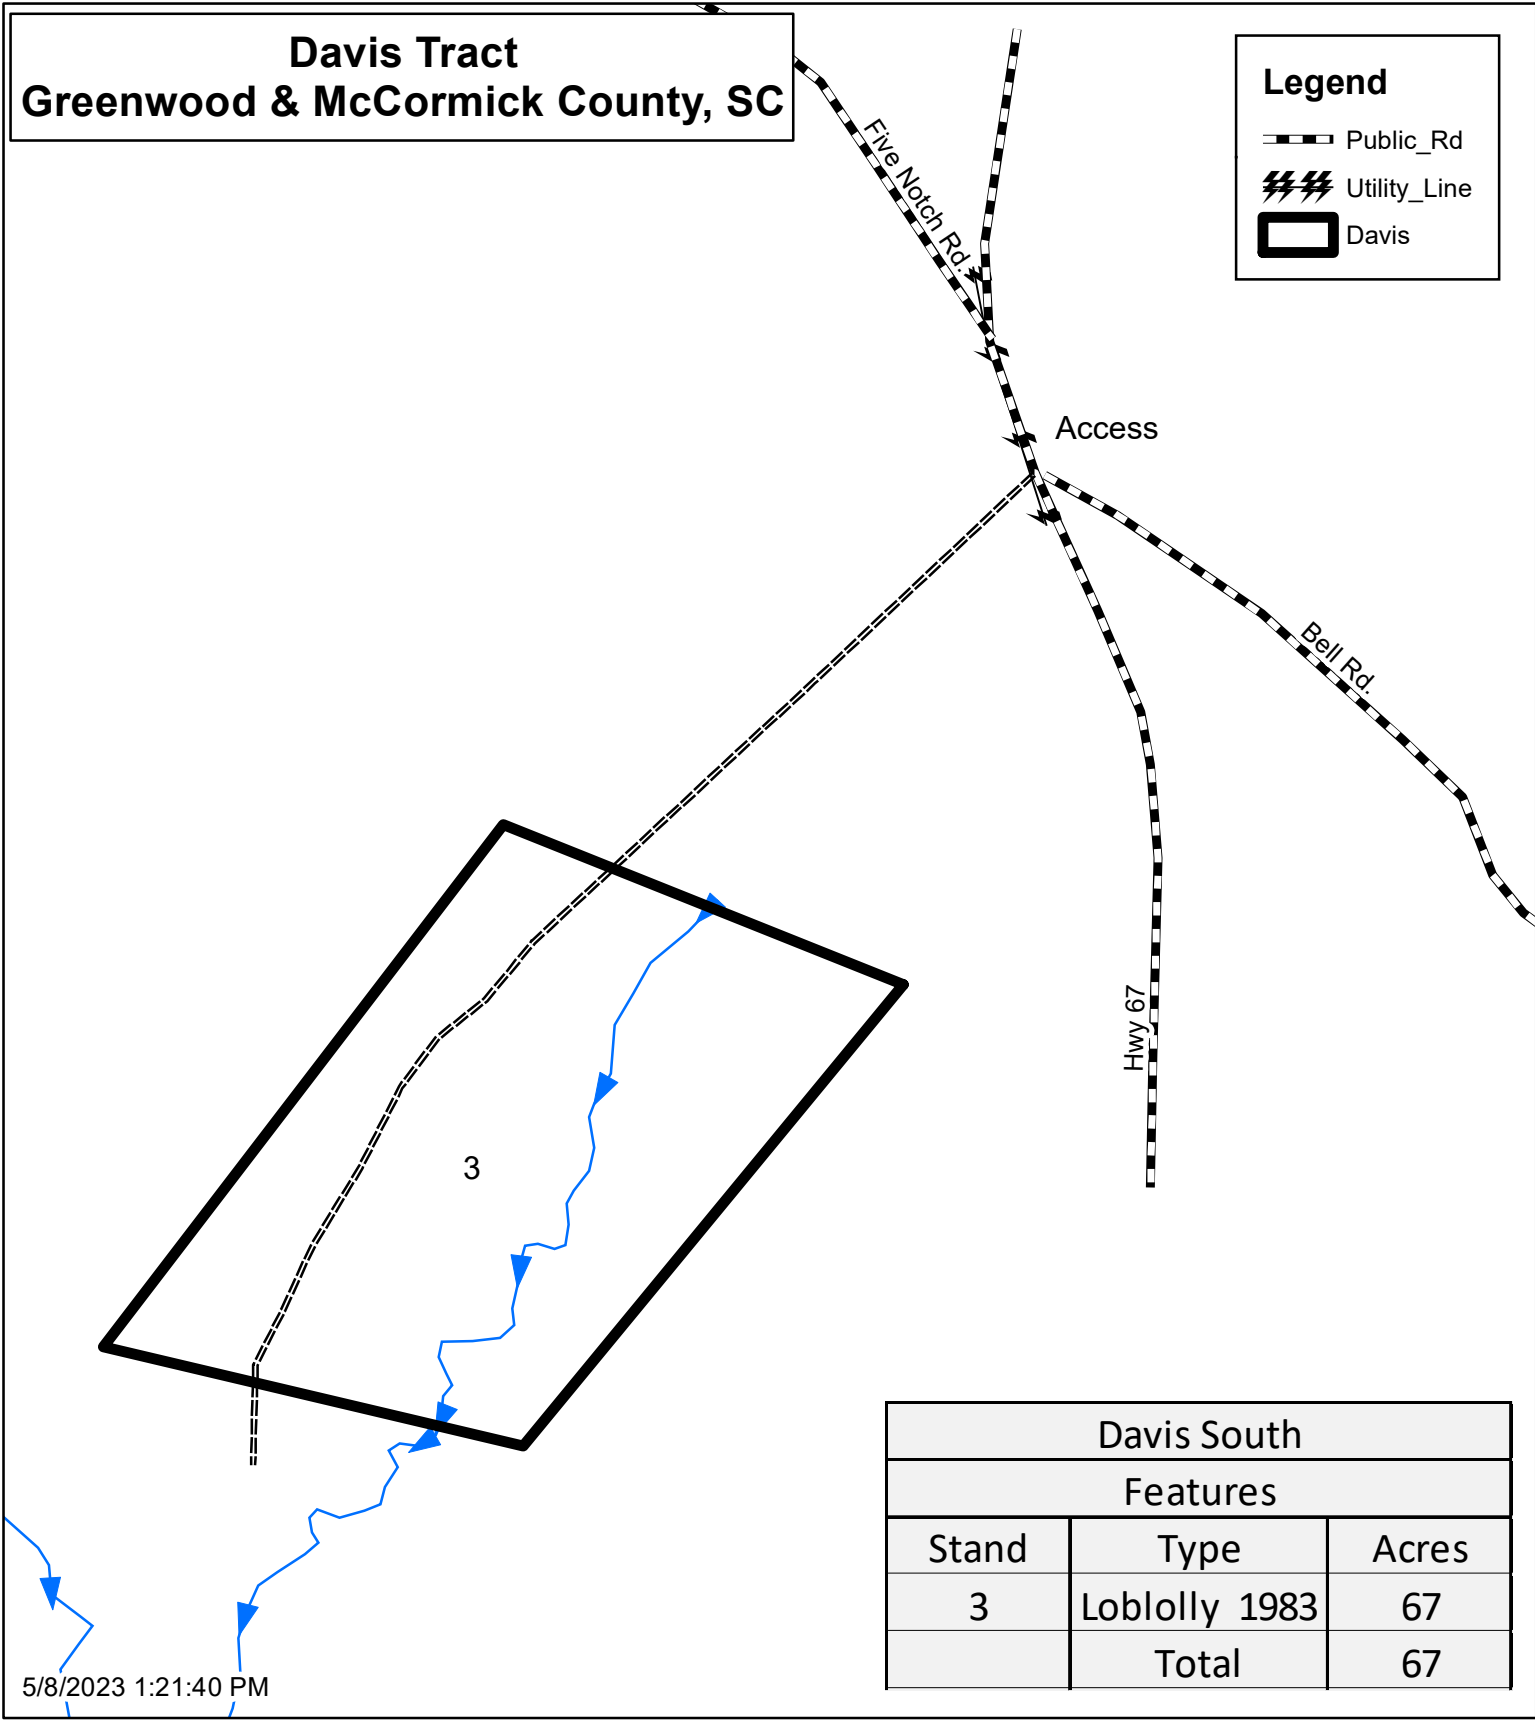

# Davis Tract Greenwood & McCormick County, SC

## Legend

-  Public\_Rd
-  Utility\_Line
-  Davis

5/8/2023 1:21:40 PM

Lat, Long: 33.99356, -82.13357

1 inch = 667 feet

This map is considered accurate; however, no warranty is given or implied.