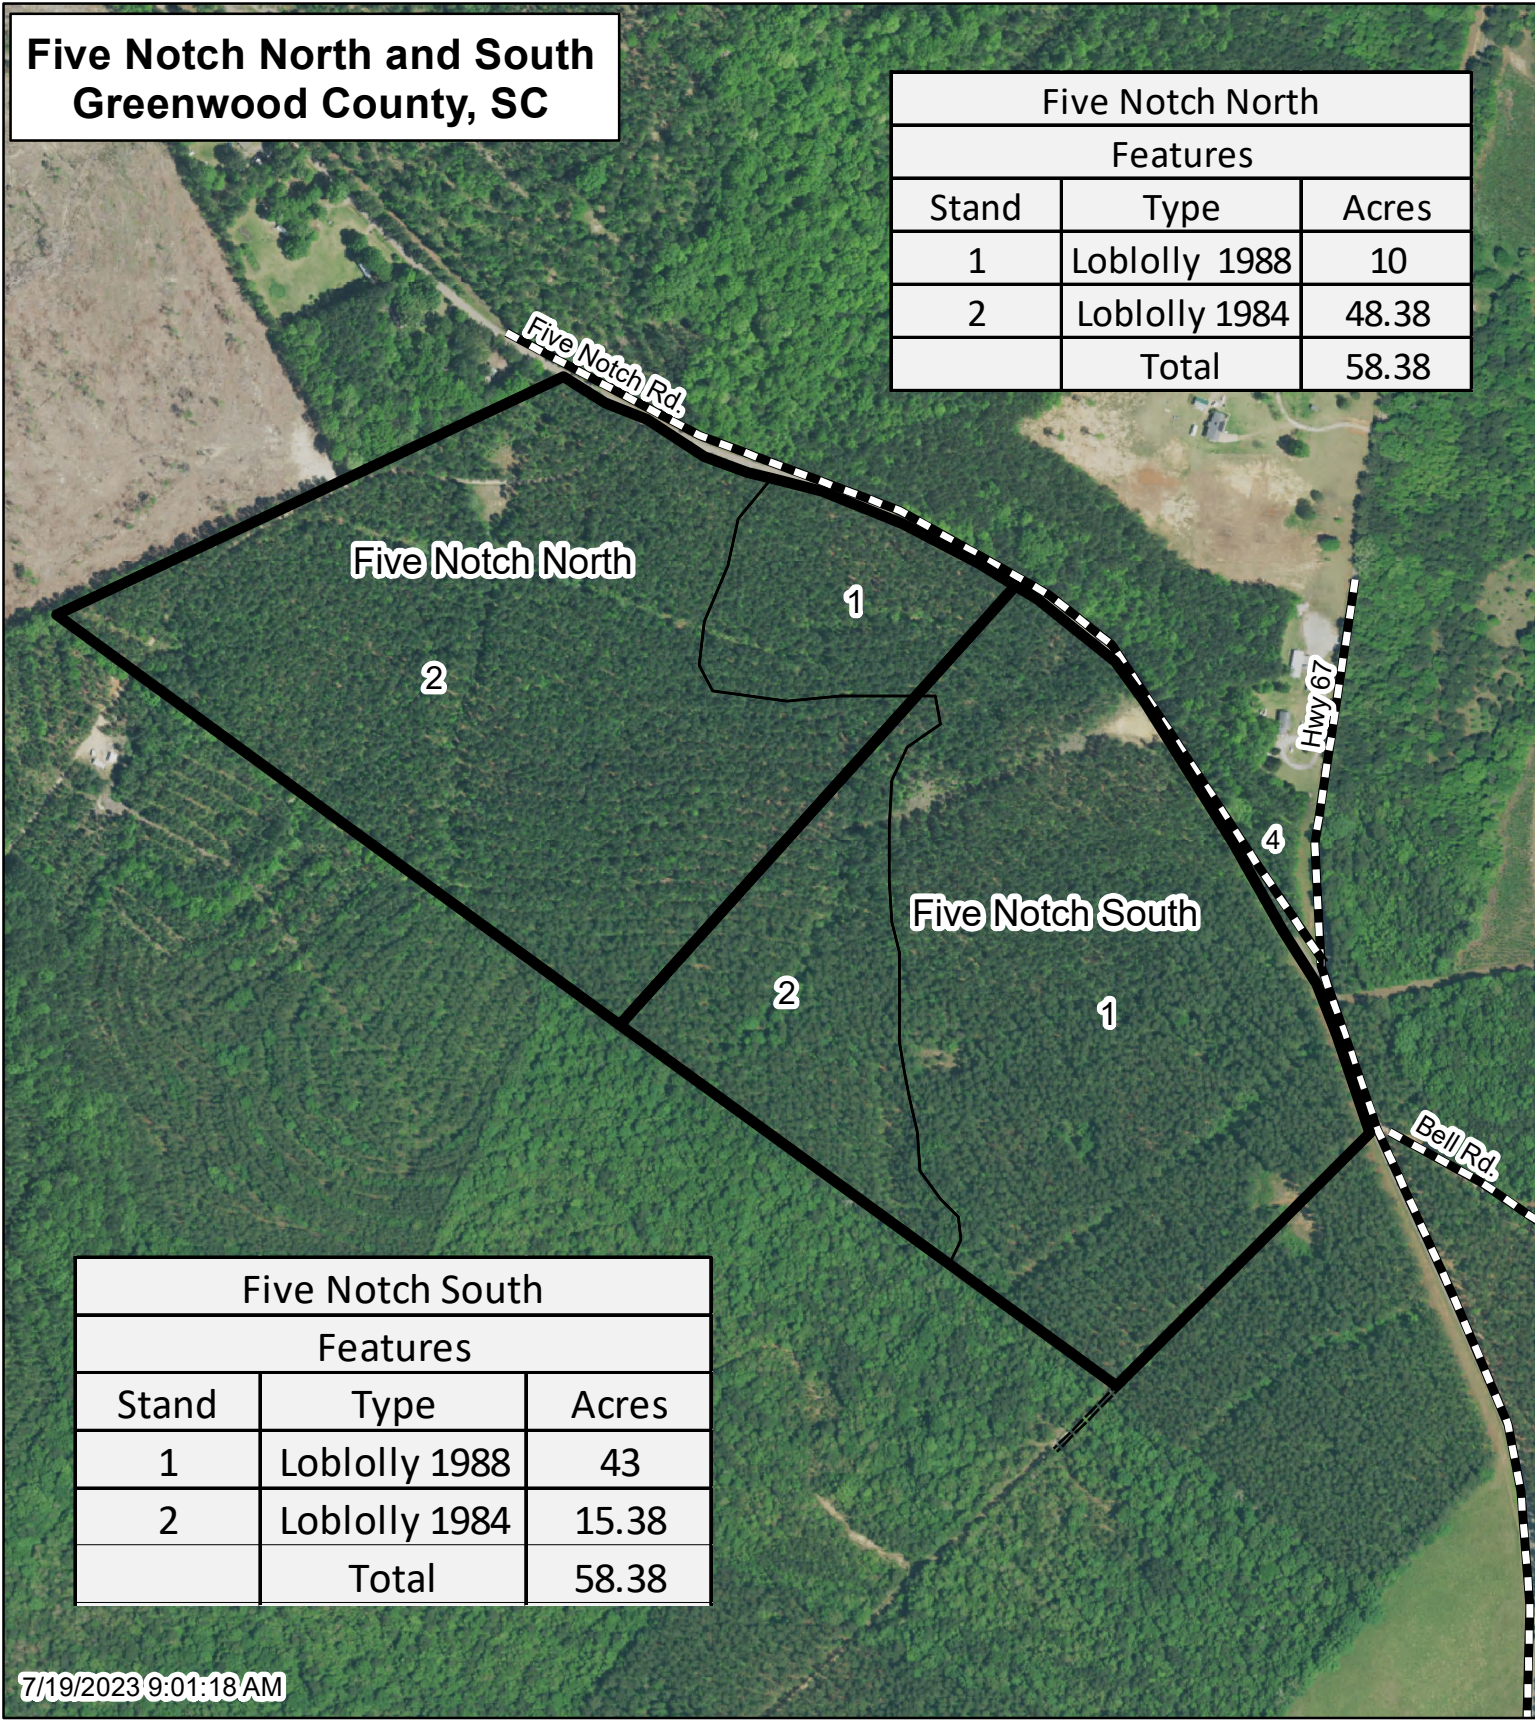

**Five Notch North and South
Greenwood County, SC**

Five Notch North		
Features		
Stand	Type	Acres
1	Loblolly 1988	10
2	Loblolly 1984	48.38
	Total	58.38

Five Notch South		
Features		
Stand	Type	Acres
1	Loblolly 1988	43
2	Loblolly 1984	15.38
	Total	58.38

7/19/2023 9:01:18 AM

Lat, Long: 33.99356, -82.13357

1 inch = 538 feet

This map is considered accurate; however, no warranty is given or implied.

864.229.0098
www.thompsonforest.com