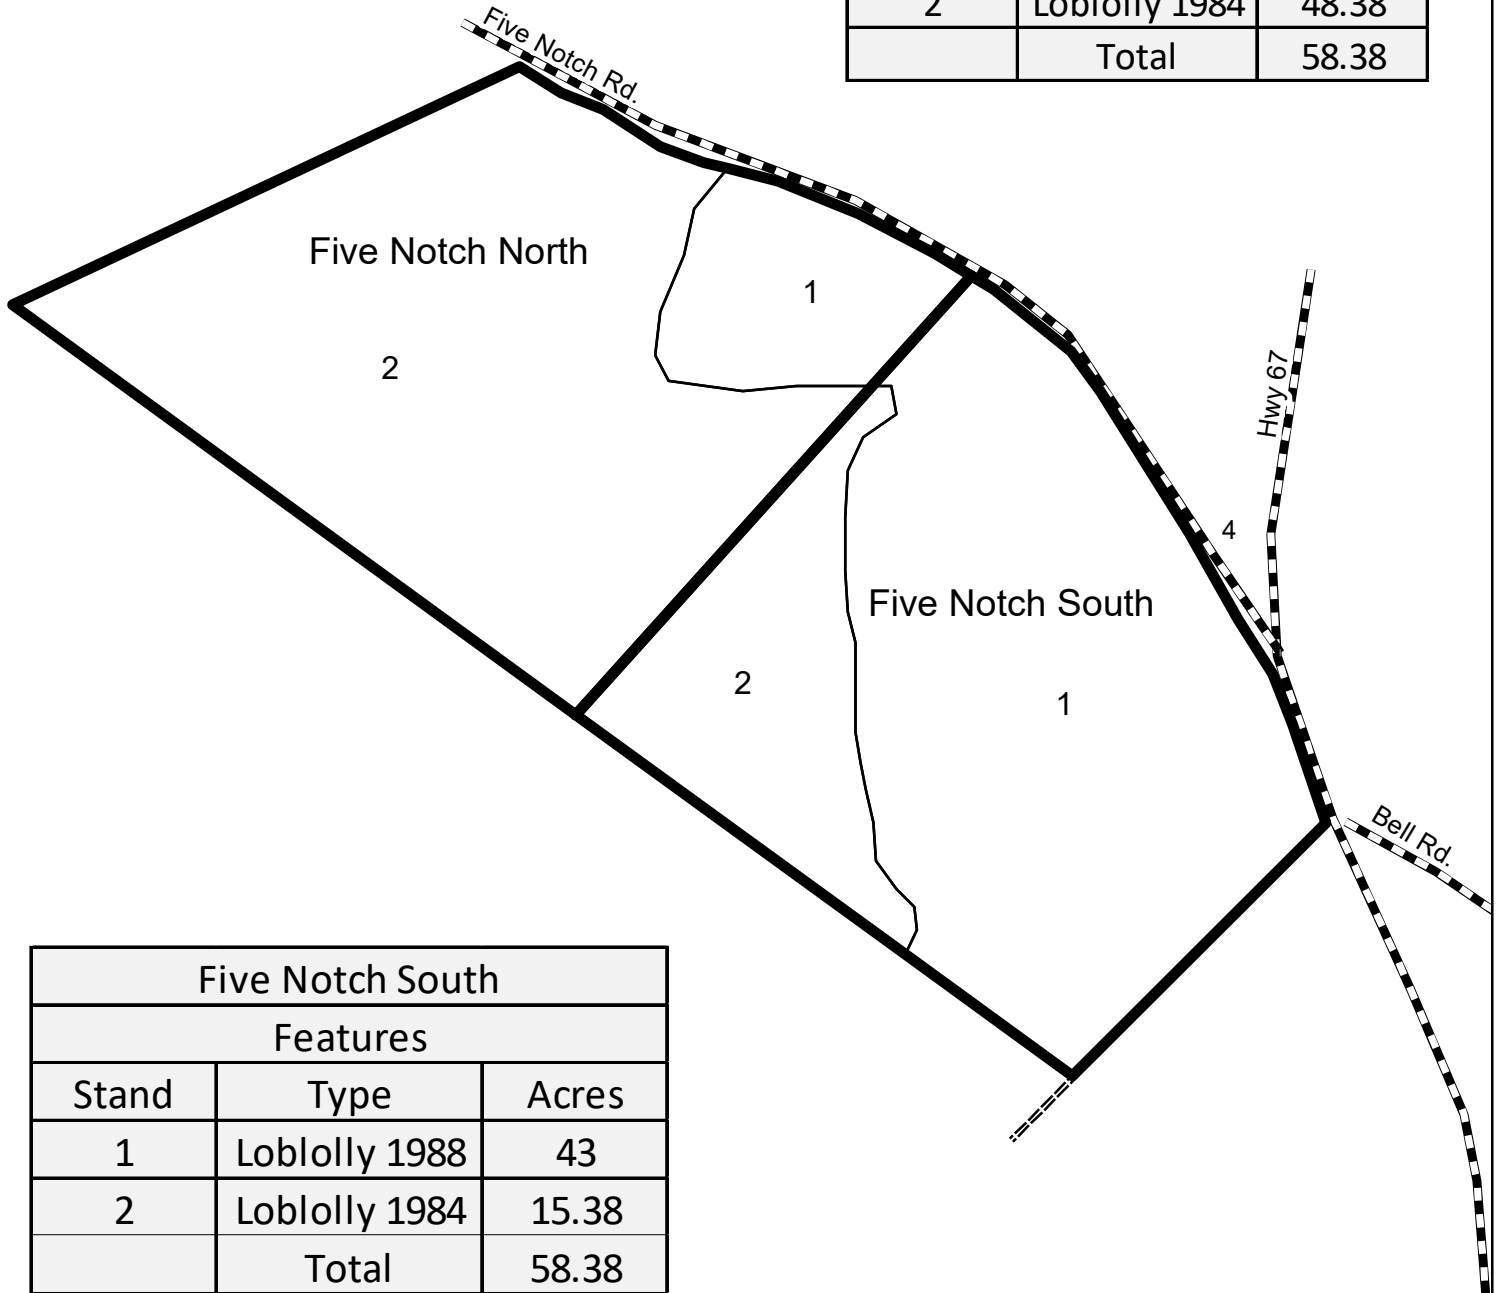

**Five Notch North and South
Greenwood County, SC**

Five Notch North		
Features		
Stand	Type	Acres
1	Loblolly 1988	10
2	Loblolly 1984	48.38
	Total	58.38

Five Notch South		
Features		
Stand	Type	Acres
1	Loblolly 1988	43
2	Loblolly 1984	15.38
	Total	58.38

7/19/2023 9:01:18 AM

Lat, Long: 33.99356, -82.13357

1 inch = 538 feet

This map is considered accurate; however, no warranty is given or implied.

864.229.0098
www.thompsonforest.com