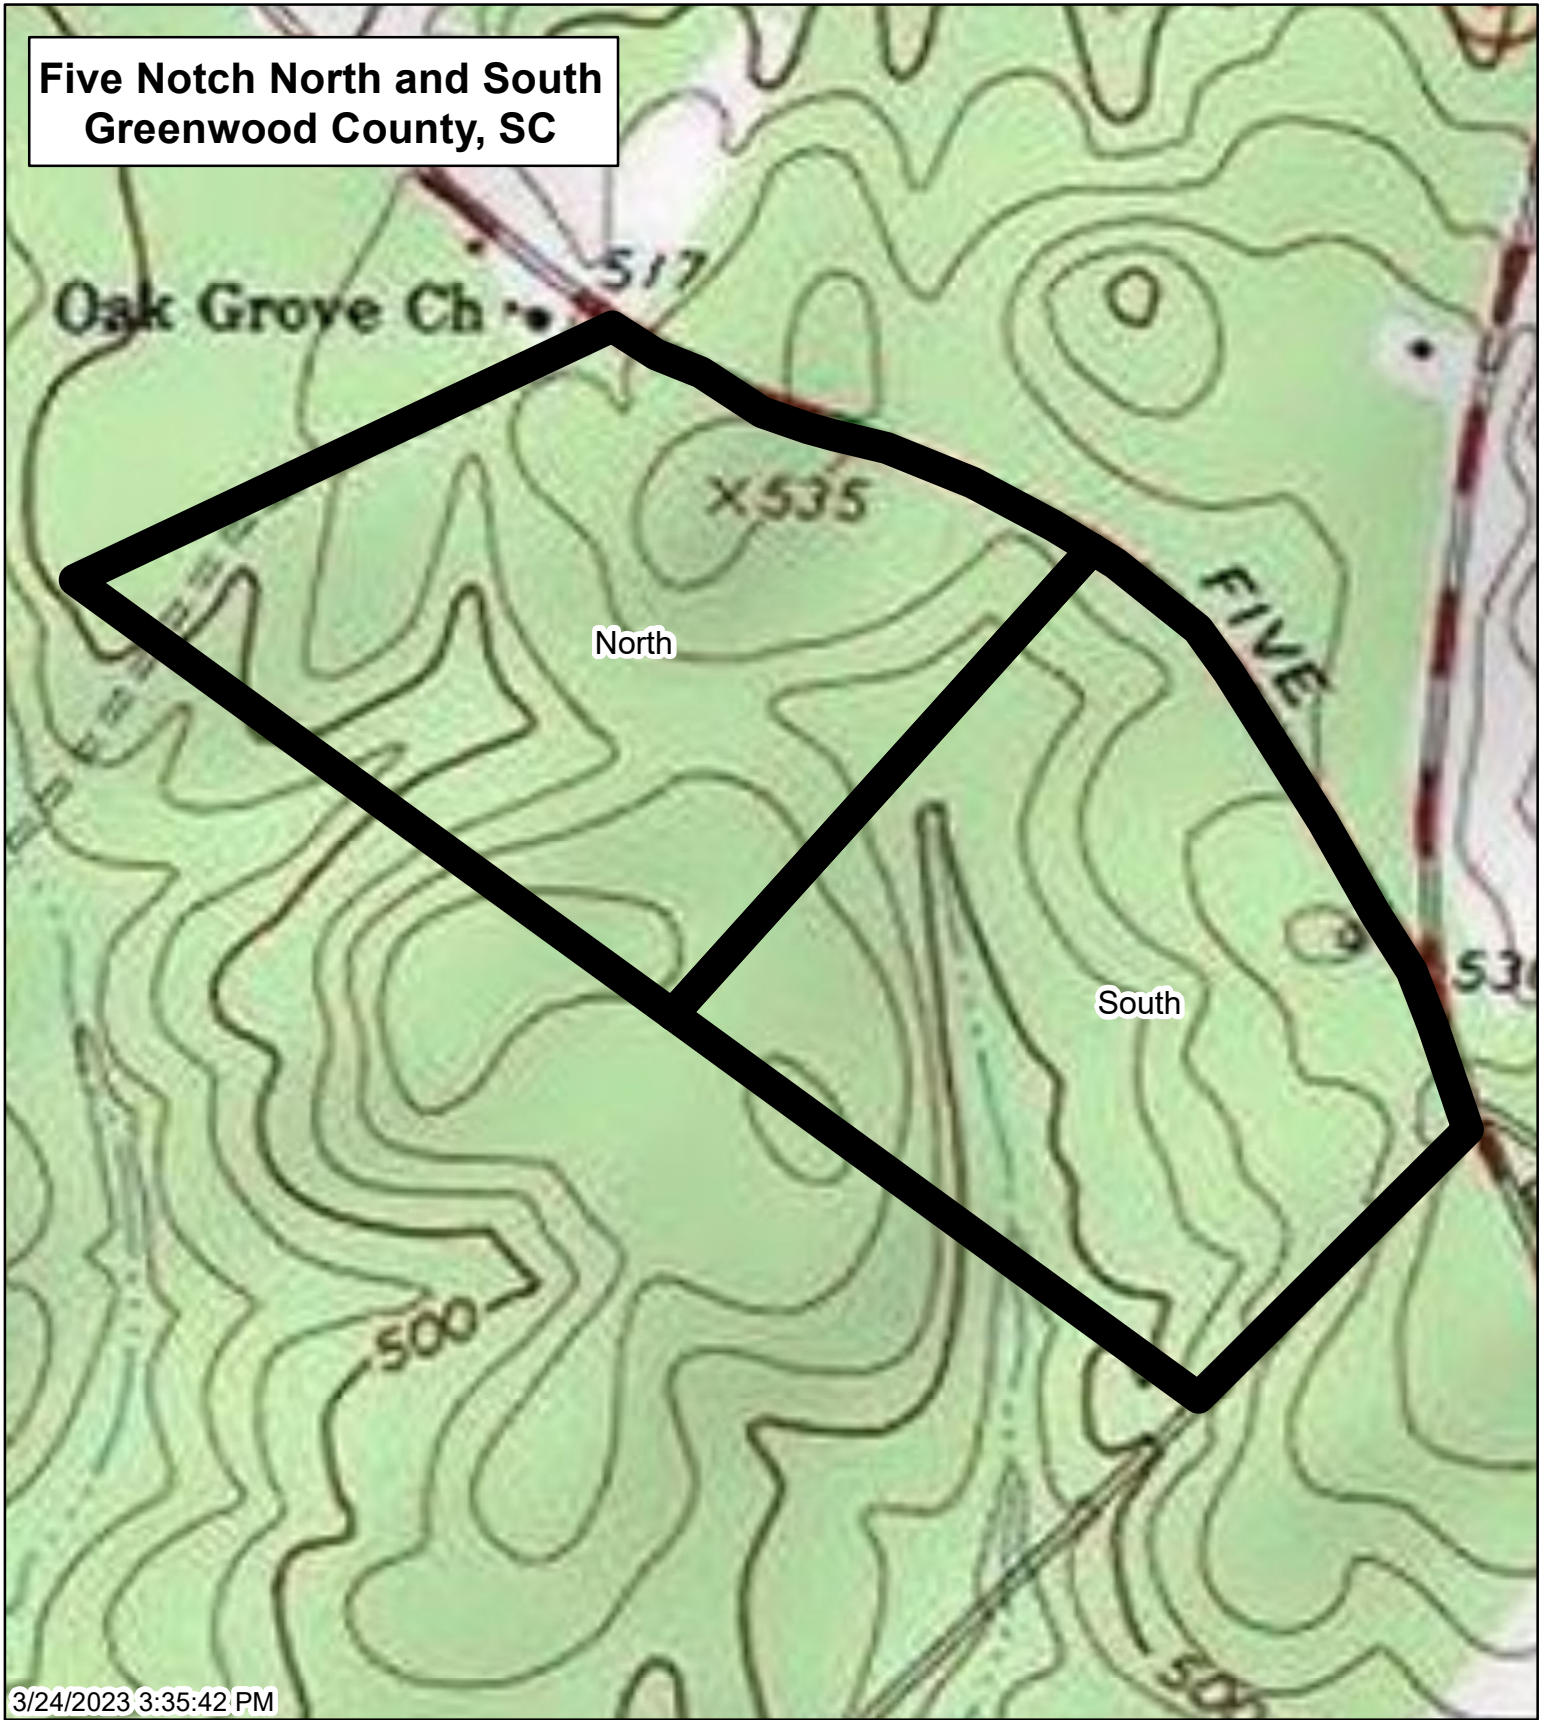

**Five Notch North and South
Greenwood County, SC**

3/24/2023 3:35:42 PM

Lat, Long:

1 inch = 507 feet
0 330 660
Feet

This map is considered accurate; however, no warranty is given or implied.

864.229.0098
www.thompsonforest.com