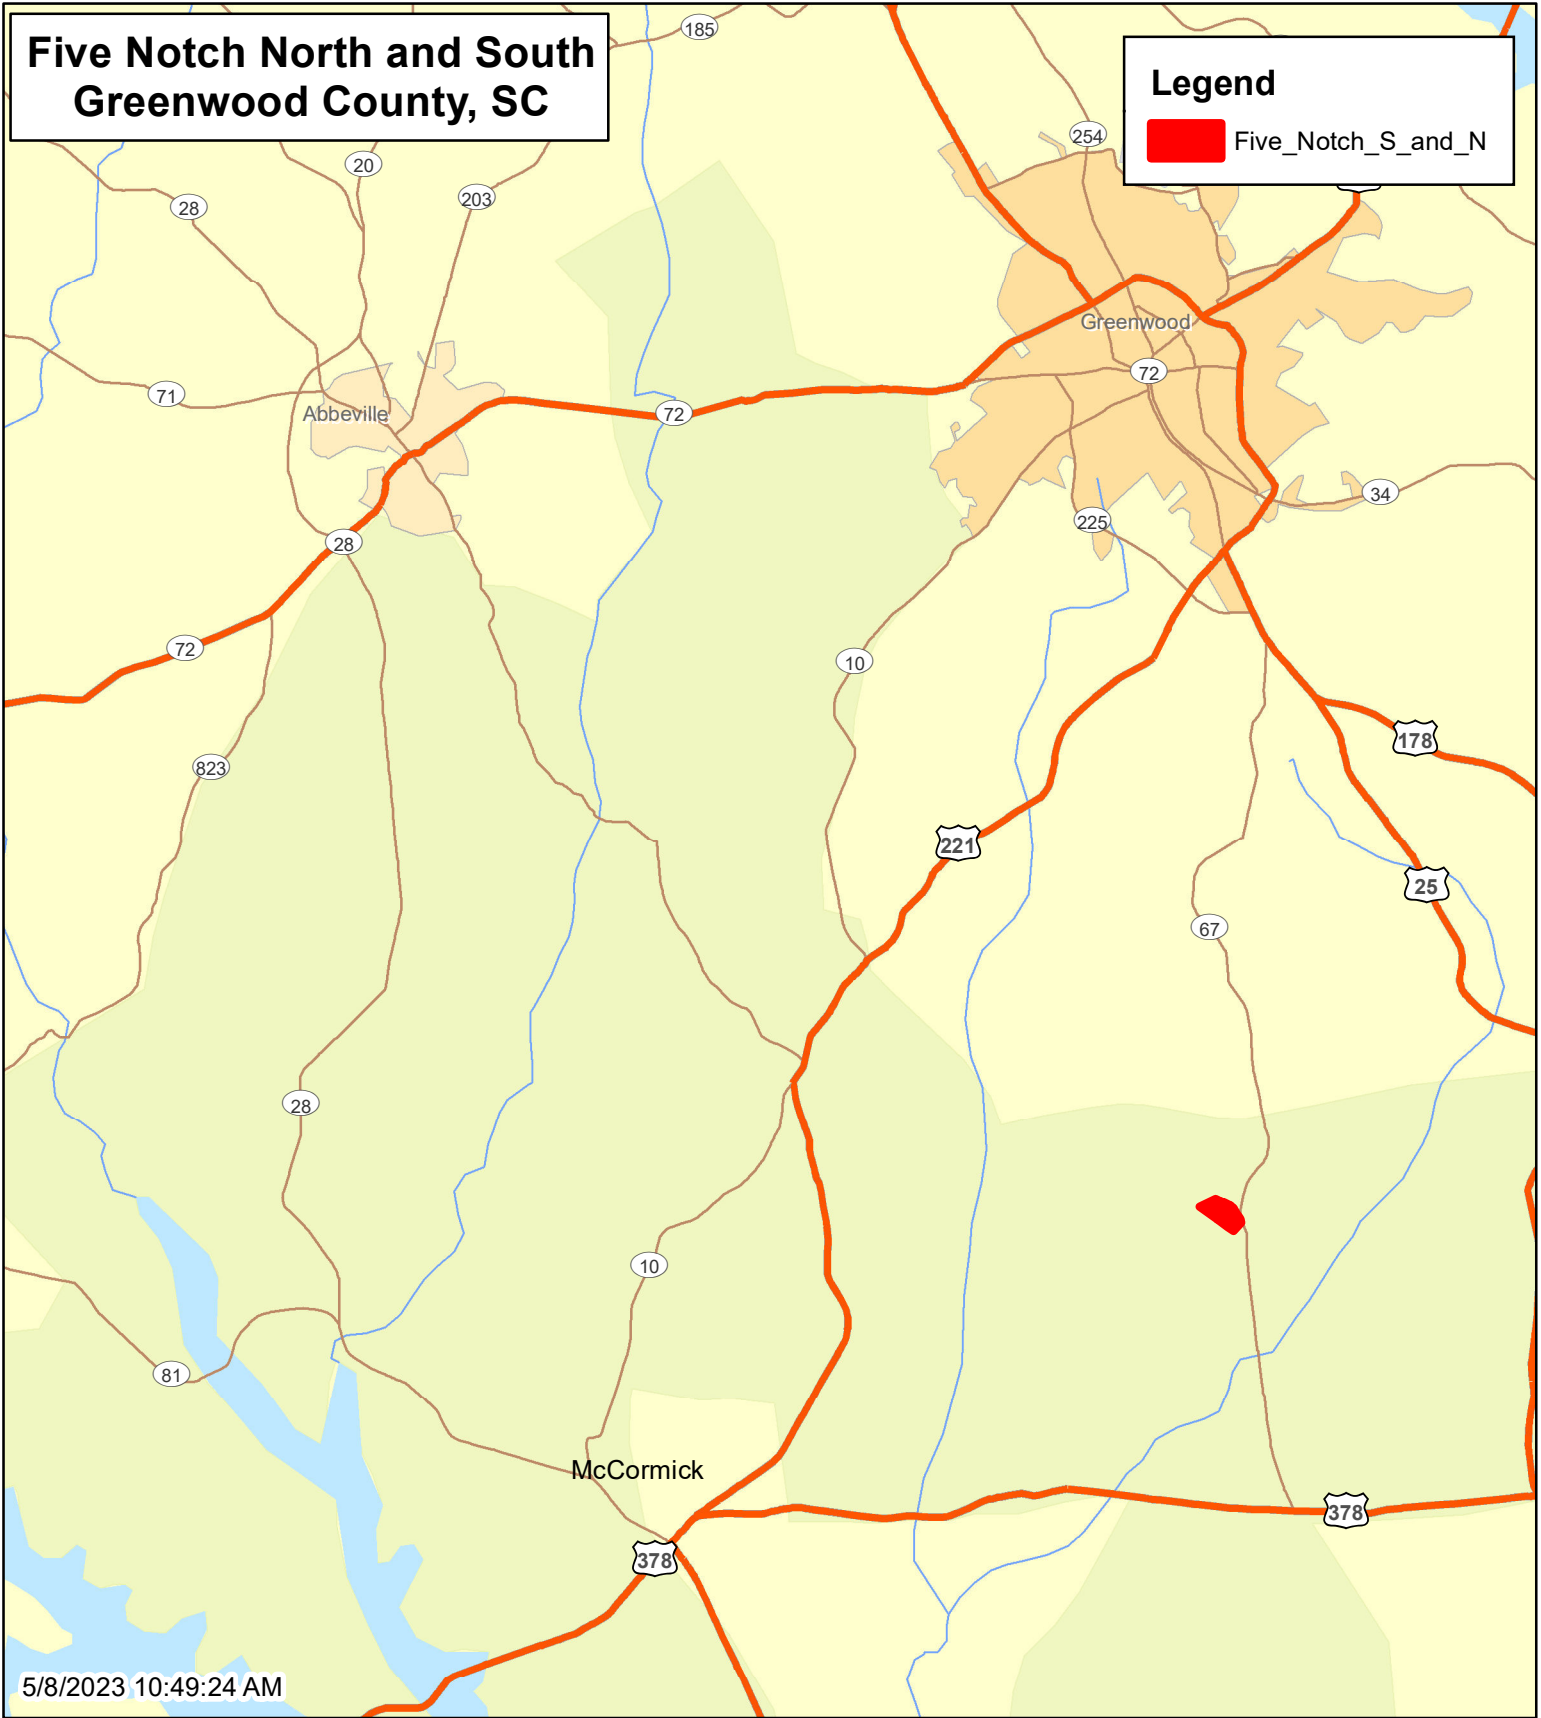

# Five Notch North and South Greenwood County, SC

## Legend

 Five\_Notch\_S\_and\_N

5/8/2023 10:49:24 AM

Lat, Long: 33.99356, -82.13357

1 inch = 16,829 feet

0 100 200 300 400 500 600 700 800 900 1000 Feet

This map is considered accurate; however, no warranty is given or implied.