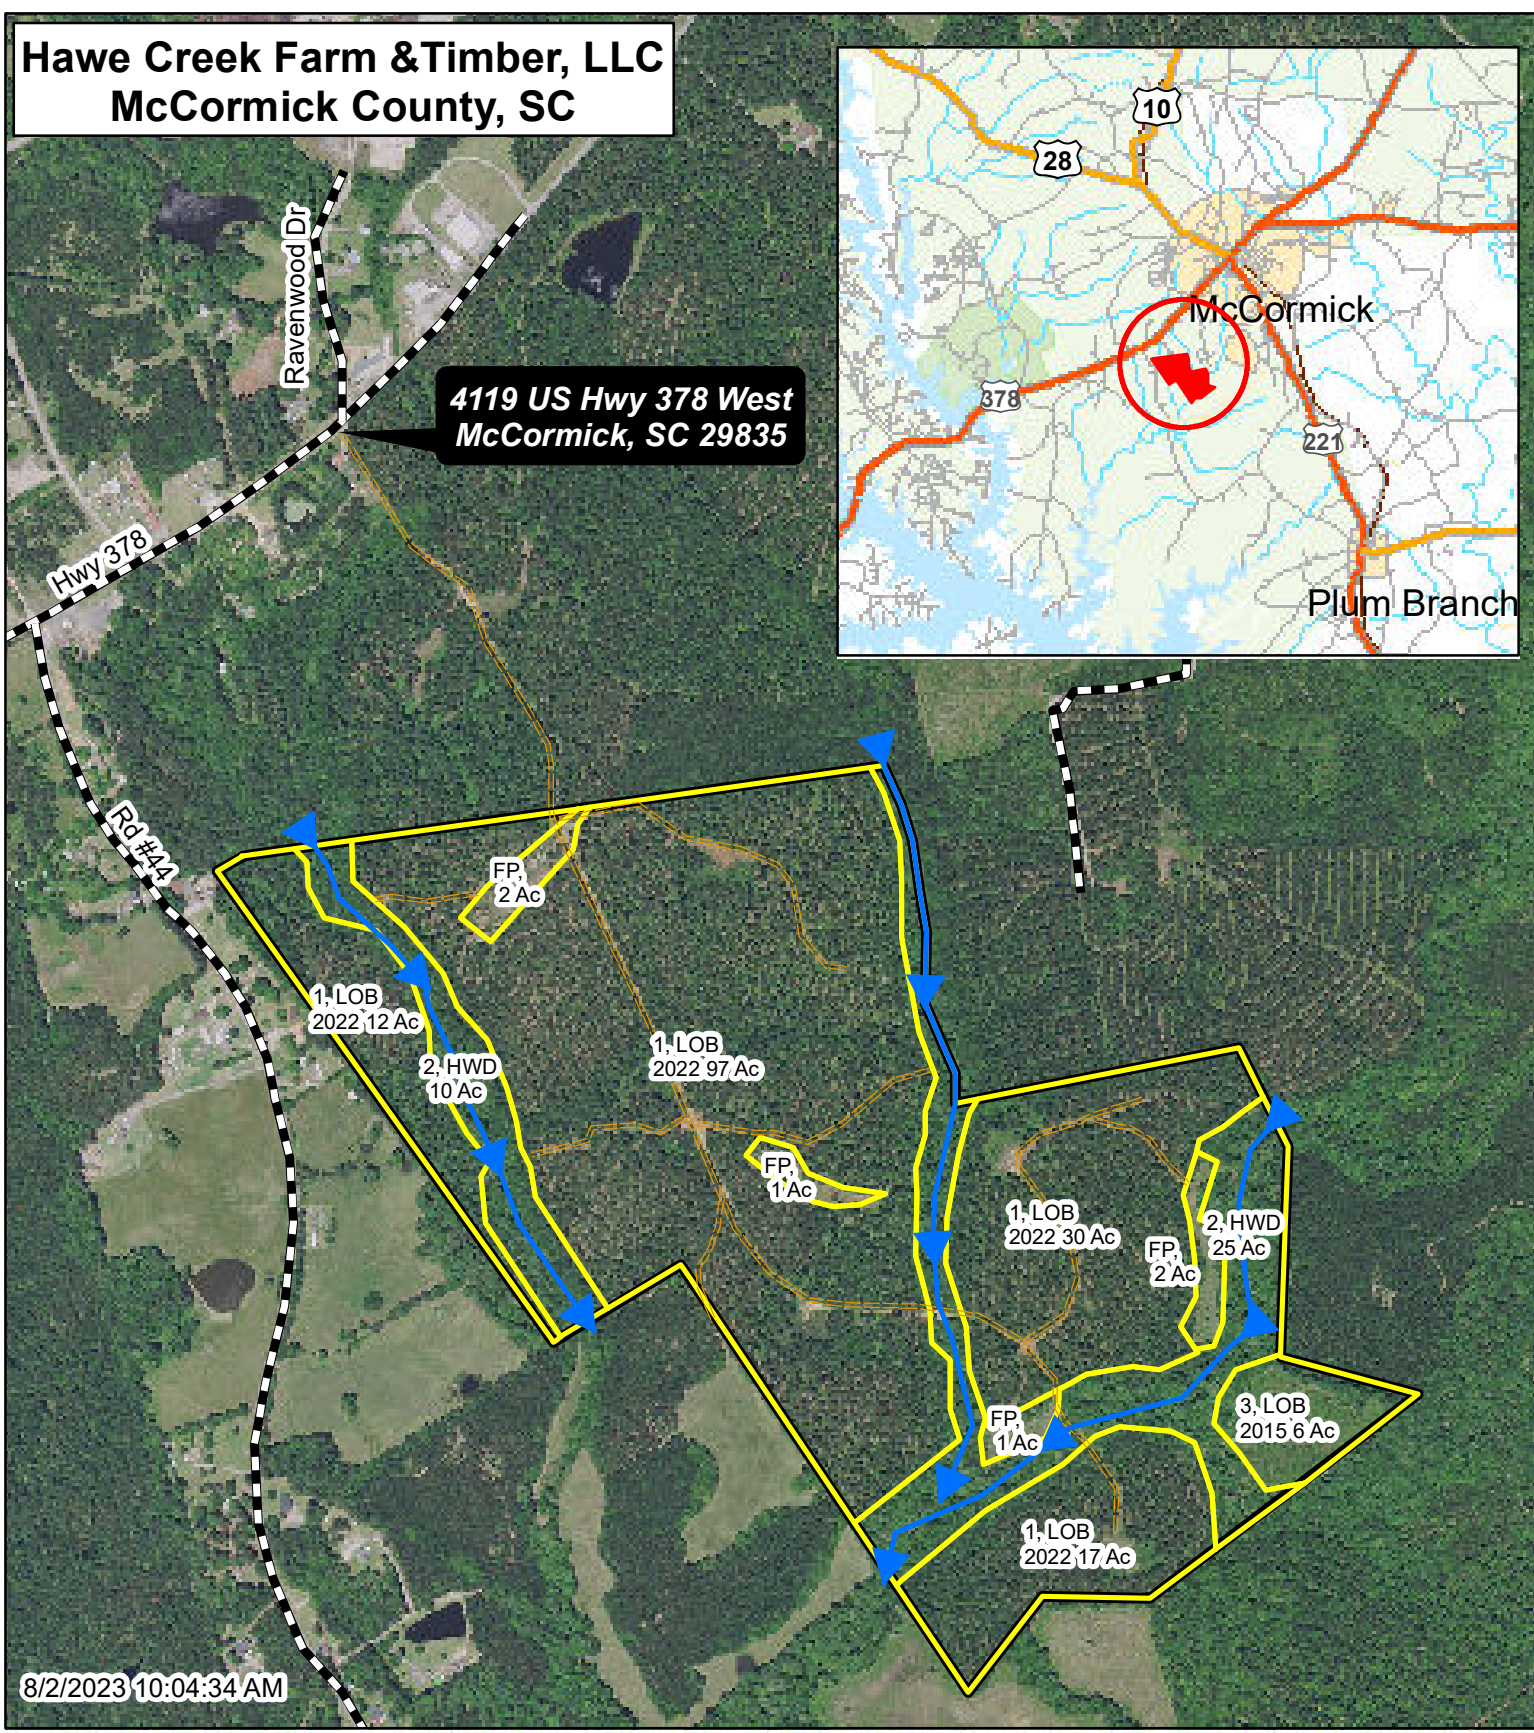

Hawe Creek Farm & Timber, LLC McCormick County, SC

4119 US Hwy 378 West
McCormick, SC 29835

8/2/2023 10:04:34 AM

This map is considered accurate; however, no warranty is given or implied.

864.229.0098
www.thompsonforest.com