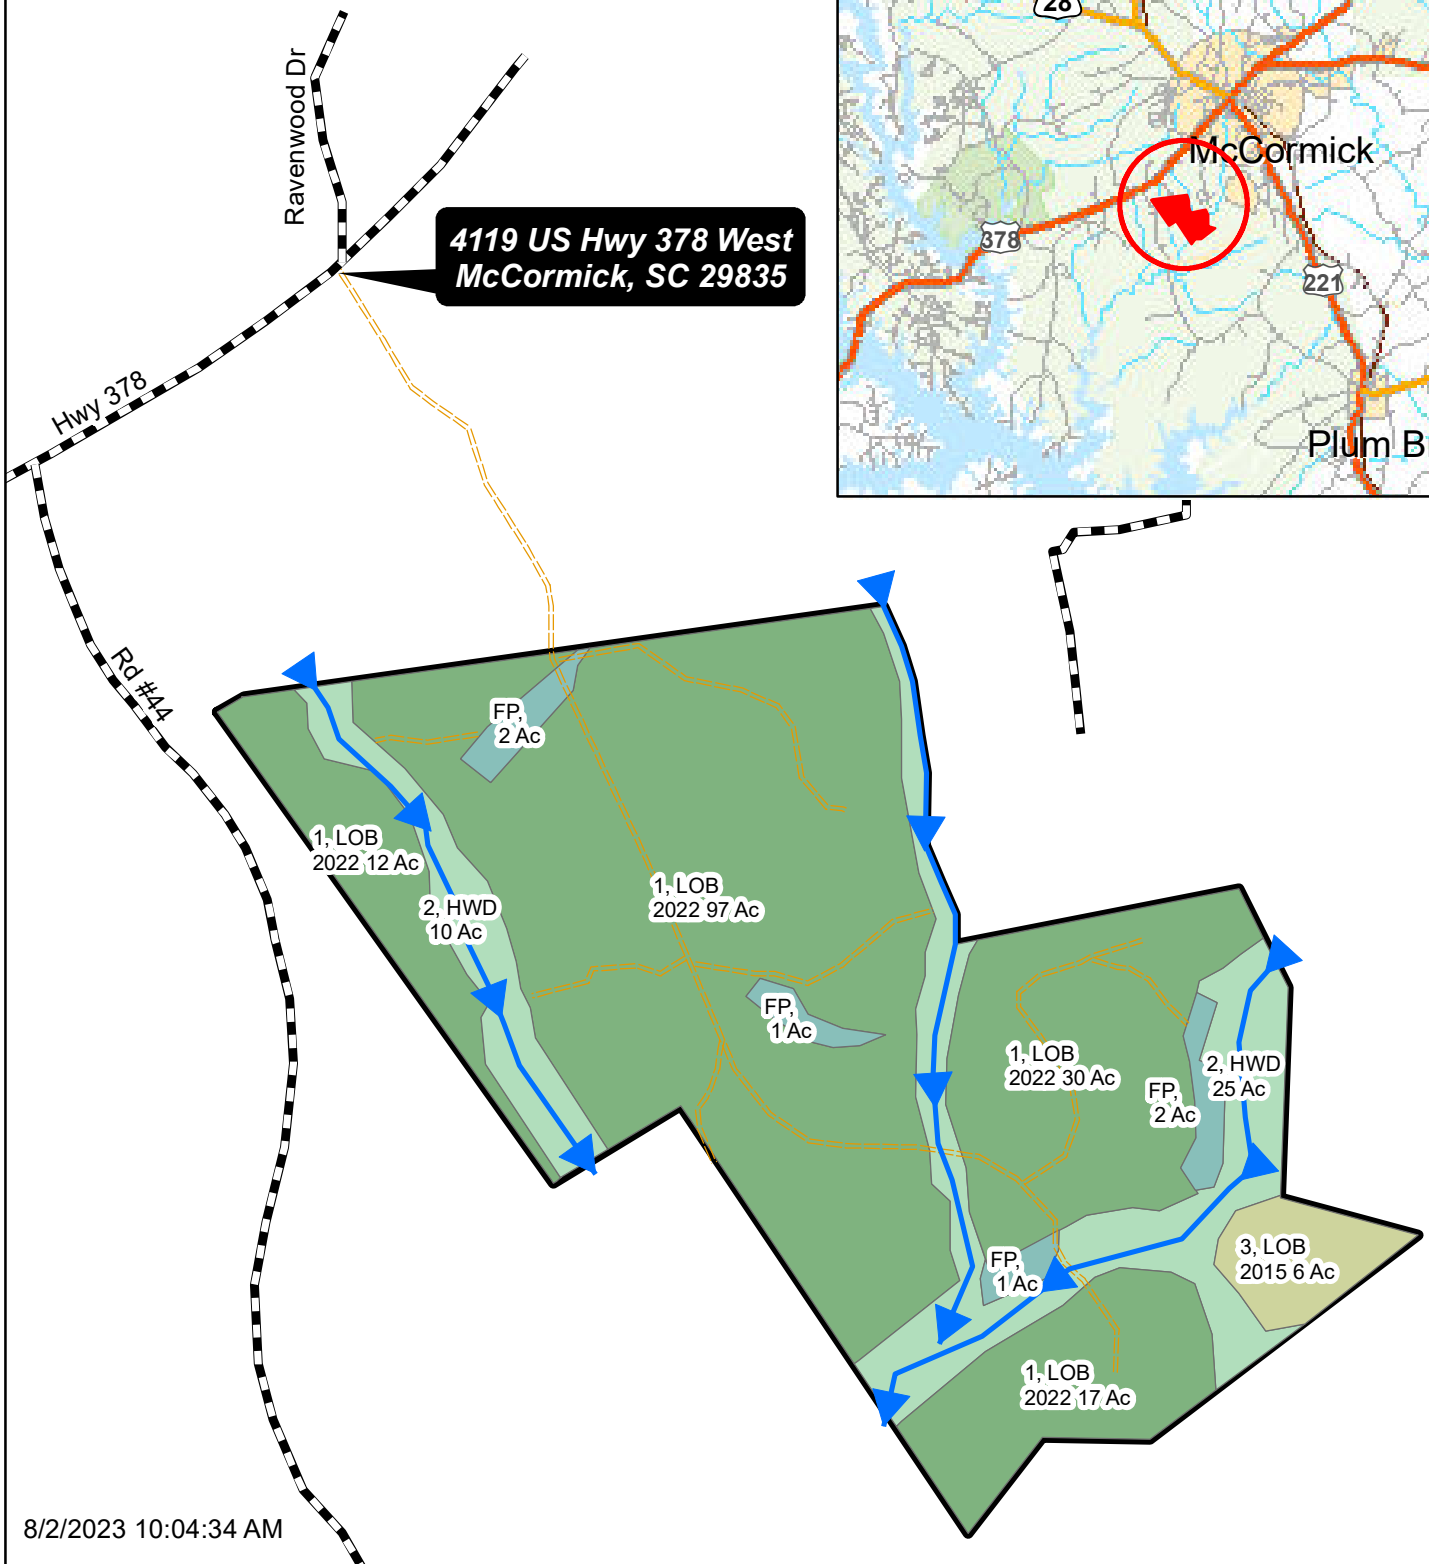

**Hawe Creek Farm & Timber, LLC
McCormick County, SC**

Ravenwood Dr
**4119 US Hwy 378 West
McCormick, SC 29835**

8/2/2023 10:04:34 AM

This map is considered accurate; however, no warranty is given or implied.