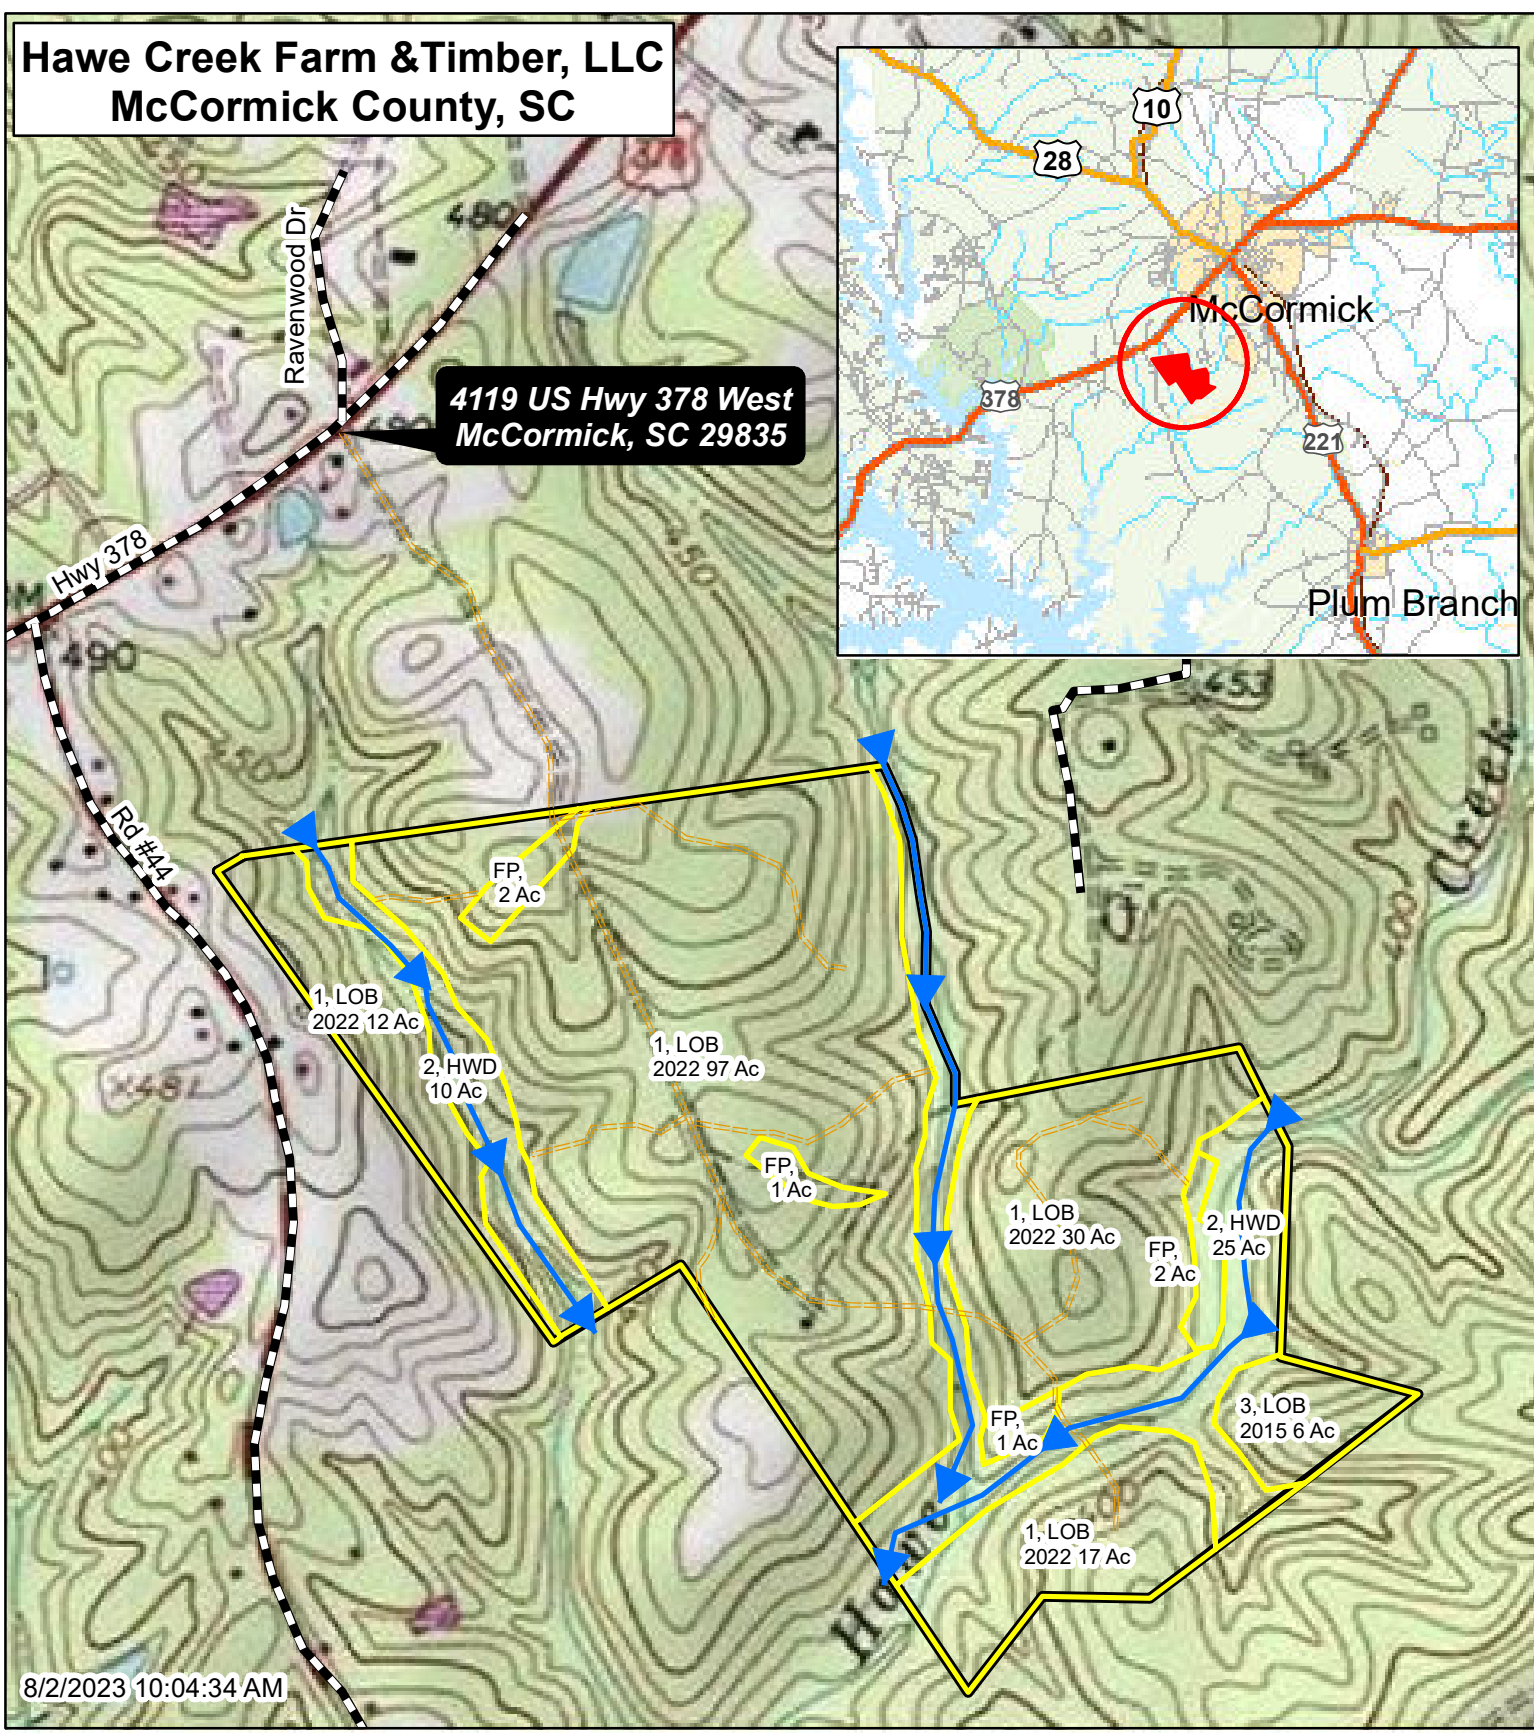

**Hawe Creek Farm & Timber, LLC  
McCormick County, SC**

**4119 US Hwy 378 West  
McCormick, SC 29835**

8/2/2023 10:04:34 AM

This map is considered accurate; however, no warranty is given or implied.

864.229.0098  
www.thompsonforest.com