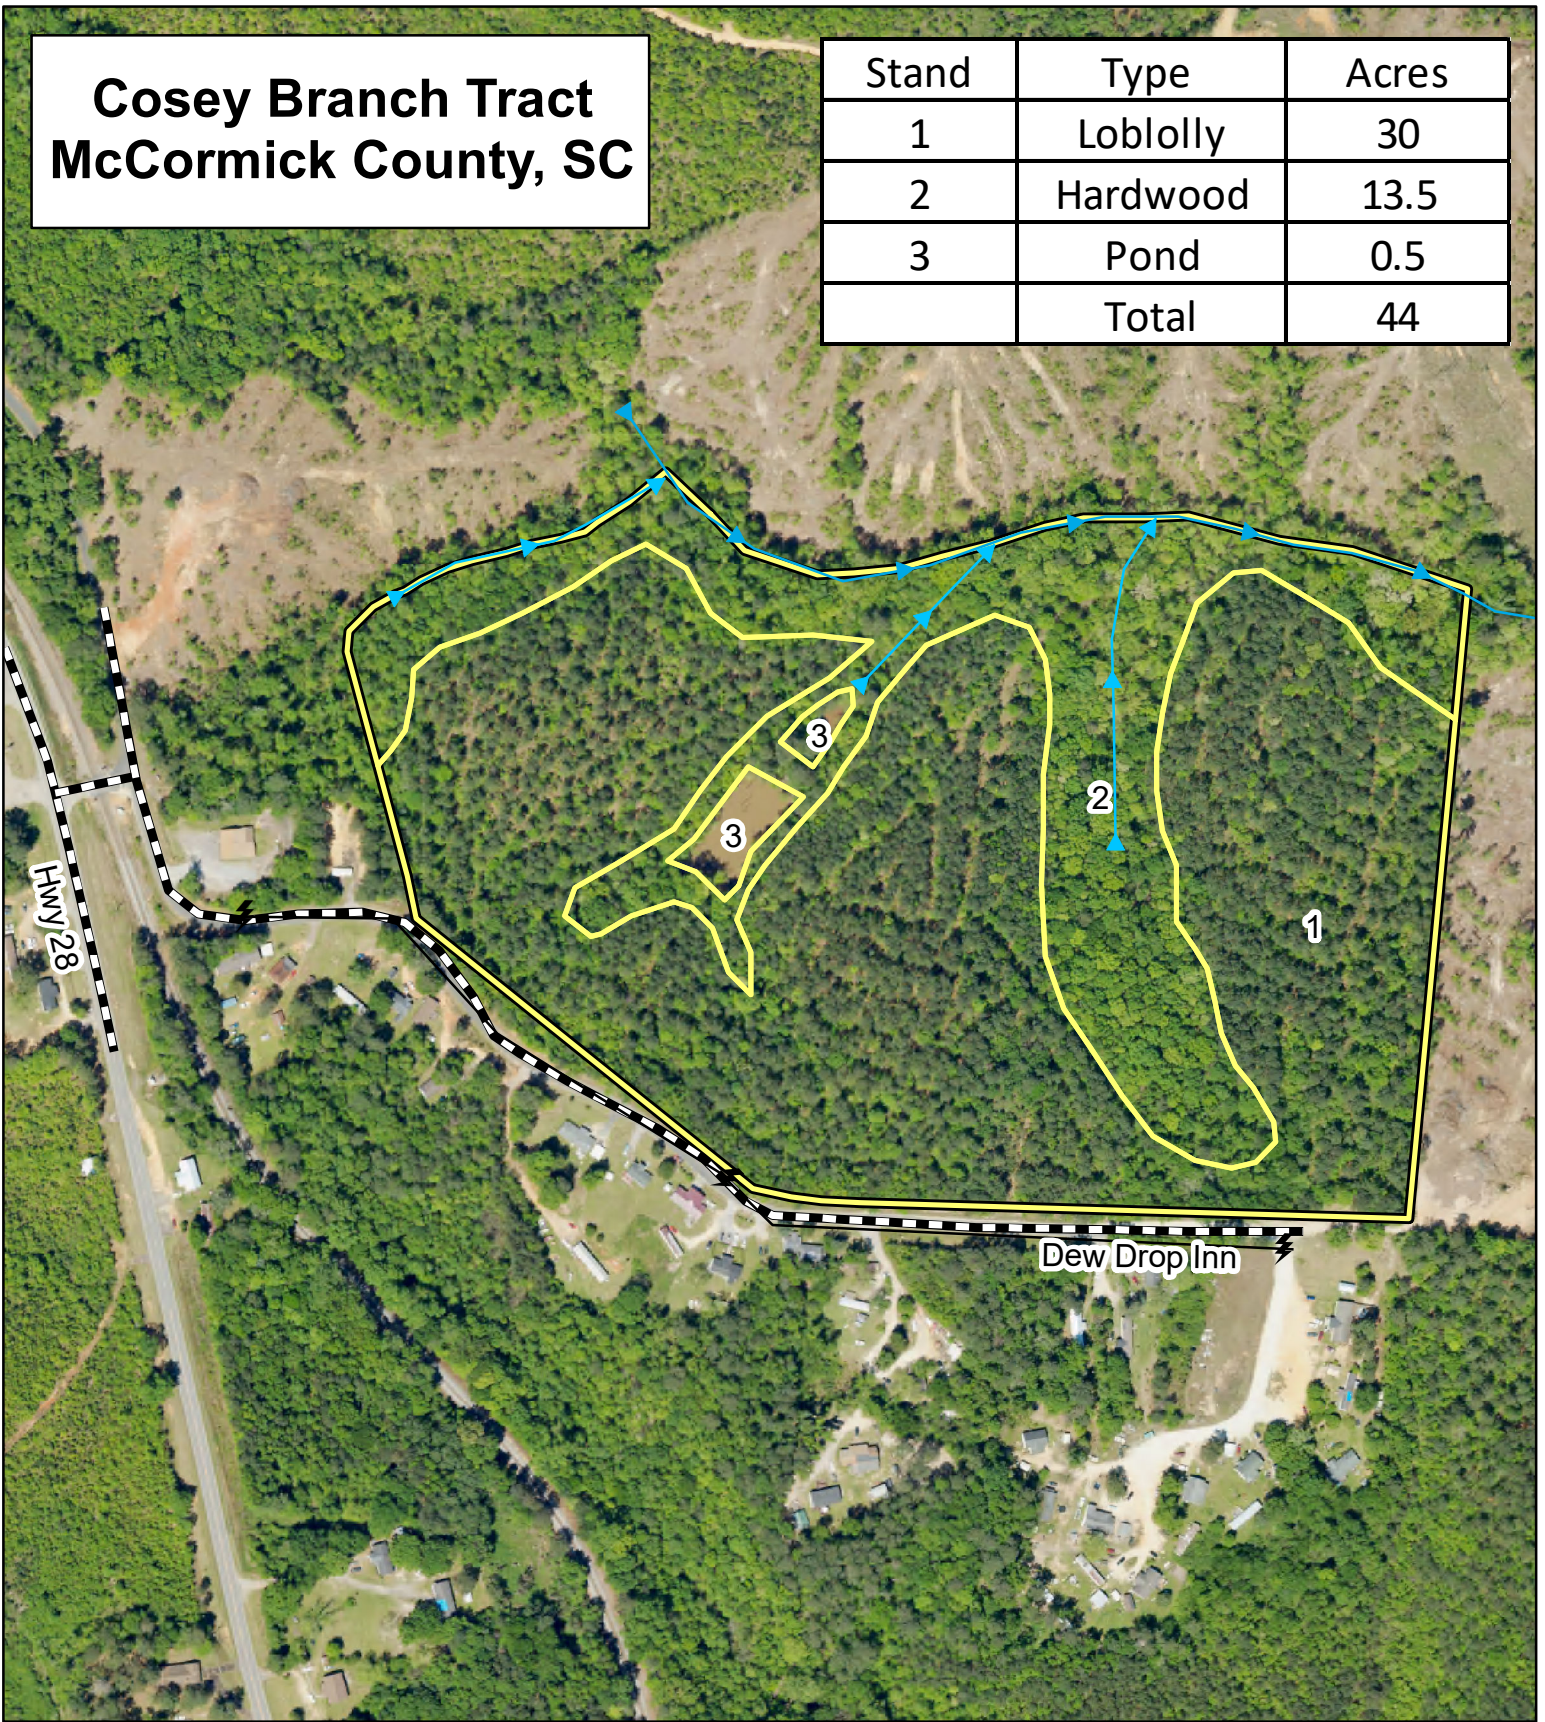

Cosey Branch Tract McCormick County, SC

| Stand | Type | Acres |
|-------|----------|-------|
| 1 | Loblolly | 30 |
| 2 | Hardwood | 13.5 |
| 3 | Pond | 0.5 |
| | Total | 44 |

Lat, Long: 33.667338, -82.169313

11/3/2023 1:18:37 PM

This map is considered accurate; however, no warranty is given or implied.

864.229.0098
www.thompsonforest.com