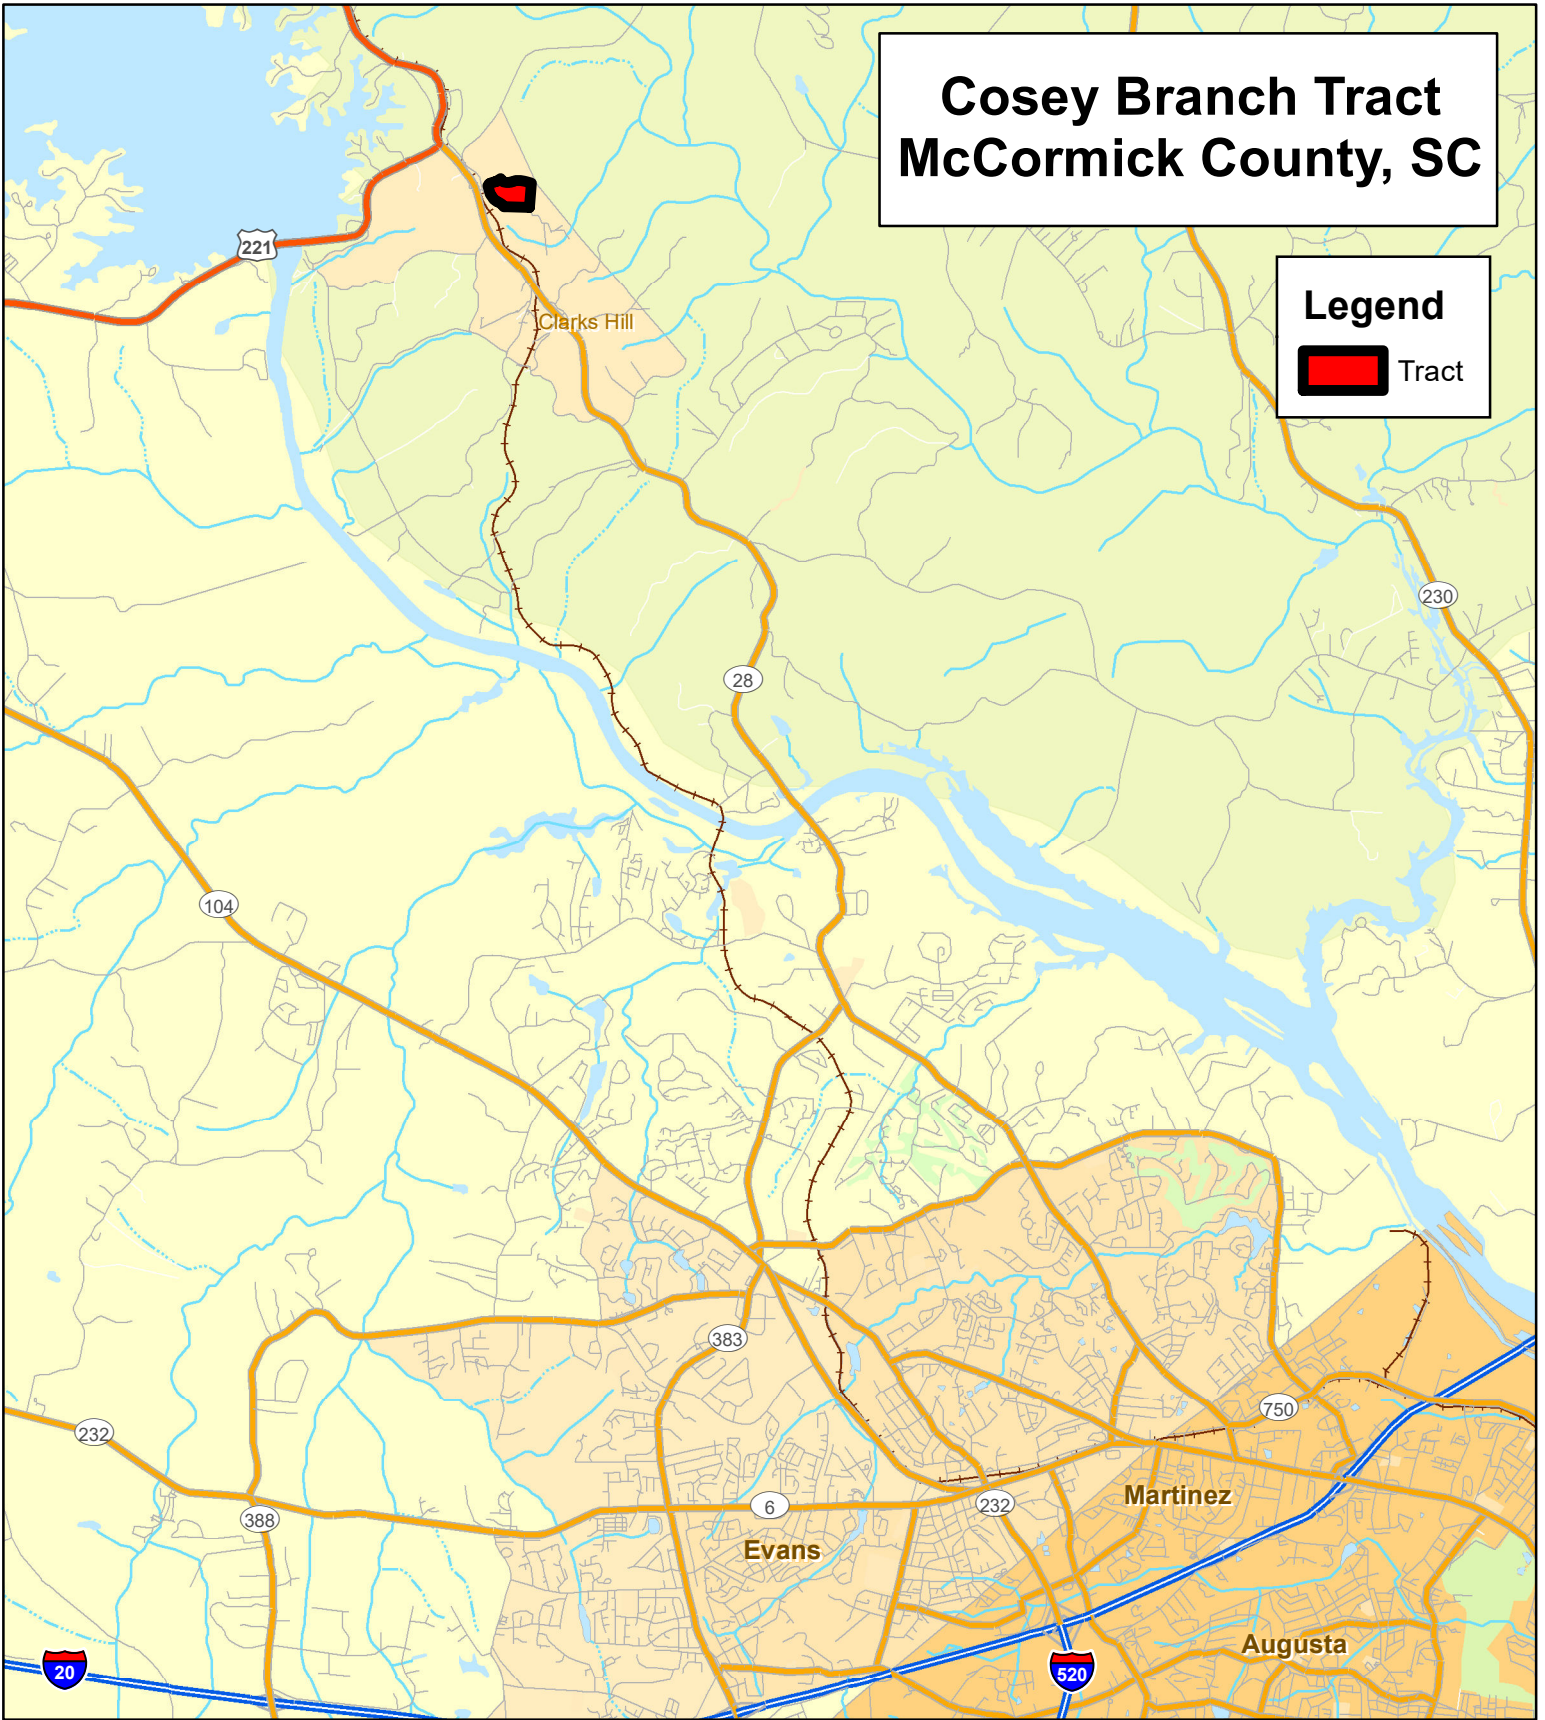

Cosey Branch Tract McCormick County, SC

Legend
 Tract

Lat, Long: 33.667338, -82.169313

11/3/2023 11:28:48 AM

1 inch = 8,565 feet

This map is considered accurate; however, no warranty is given or implied.

864.229.0098
www.thompsonforest.com