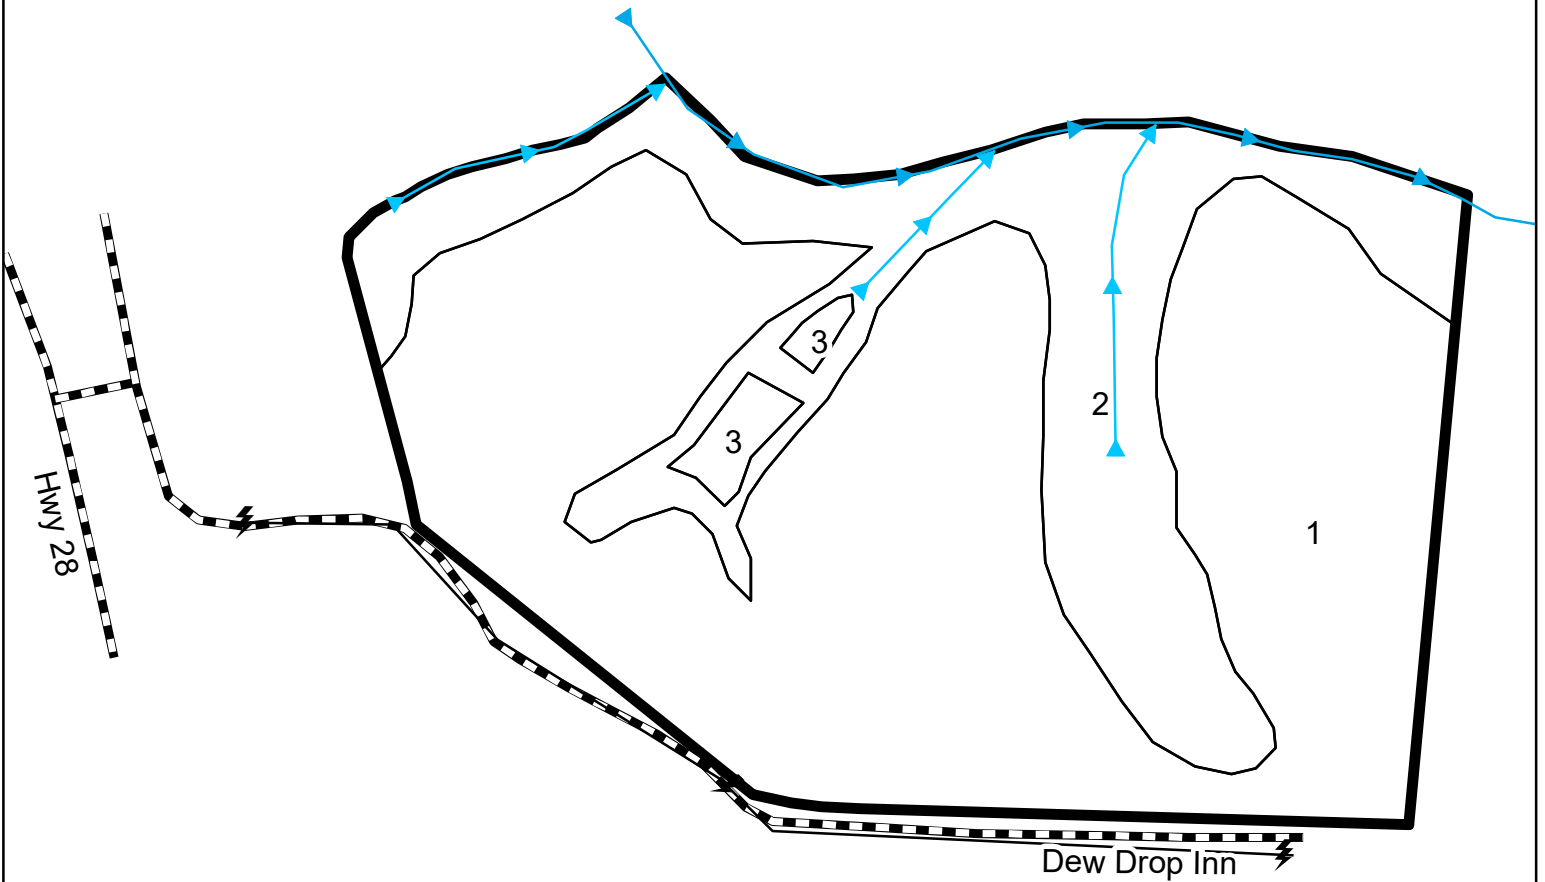

# Cosey Branch Tract McCormick County, SC

Stand	Type	Acres
1	Loblolly	30
2	Hardwood	13.5
3	Pond	0.5
	Total	44

Lat, Long: 33.667338, -82.169313

11/3/2023 1:18:37 PM

This map is considered accurate; however, no warranty is given or implied.