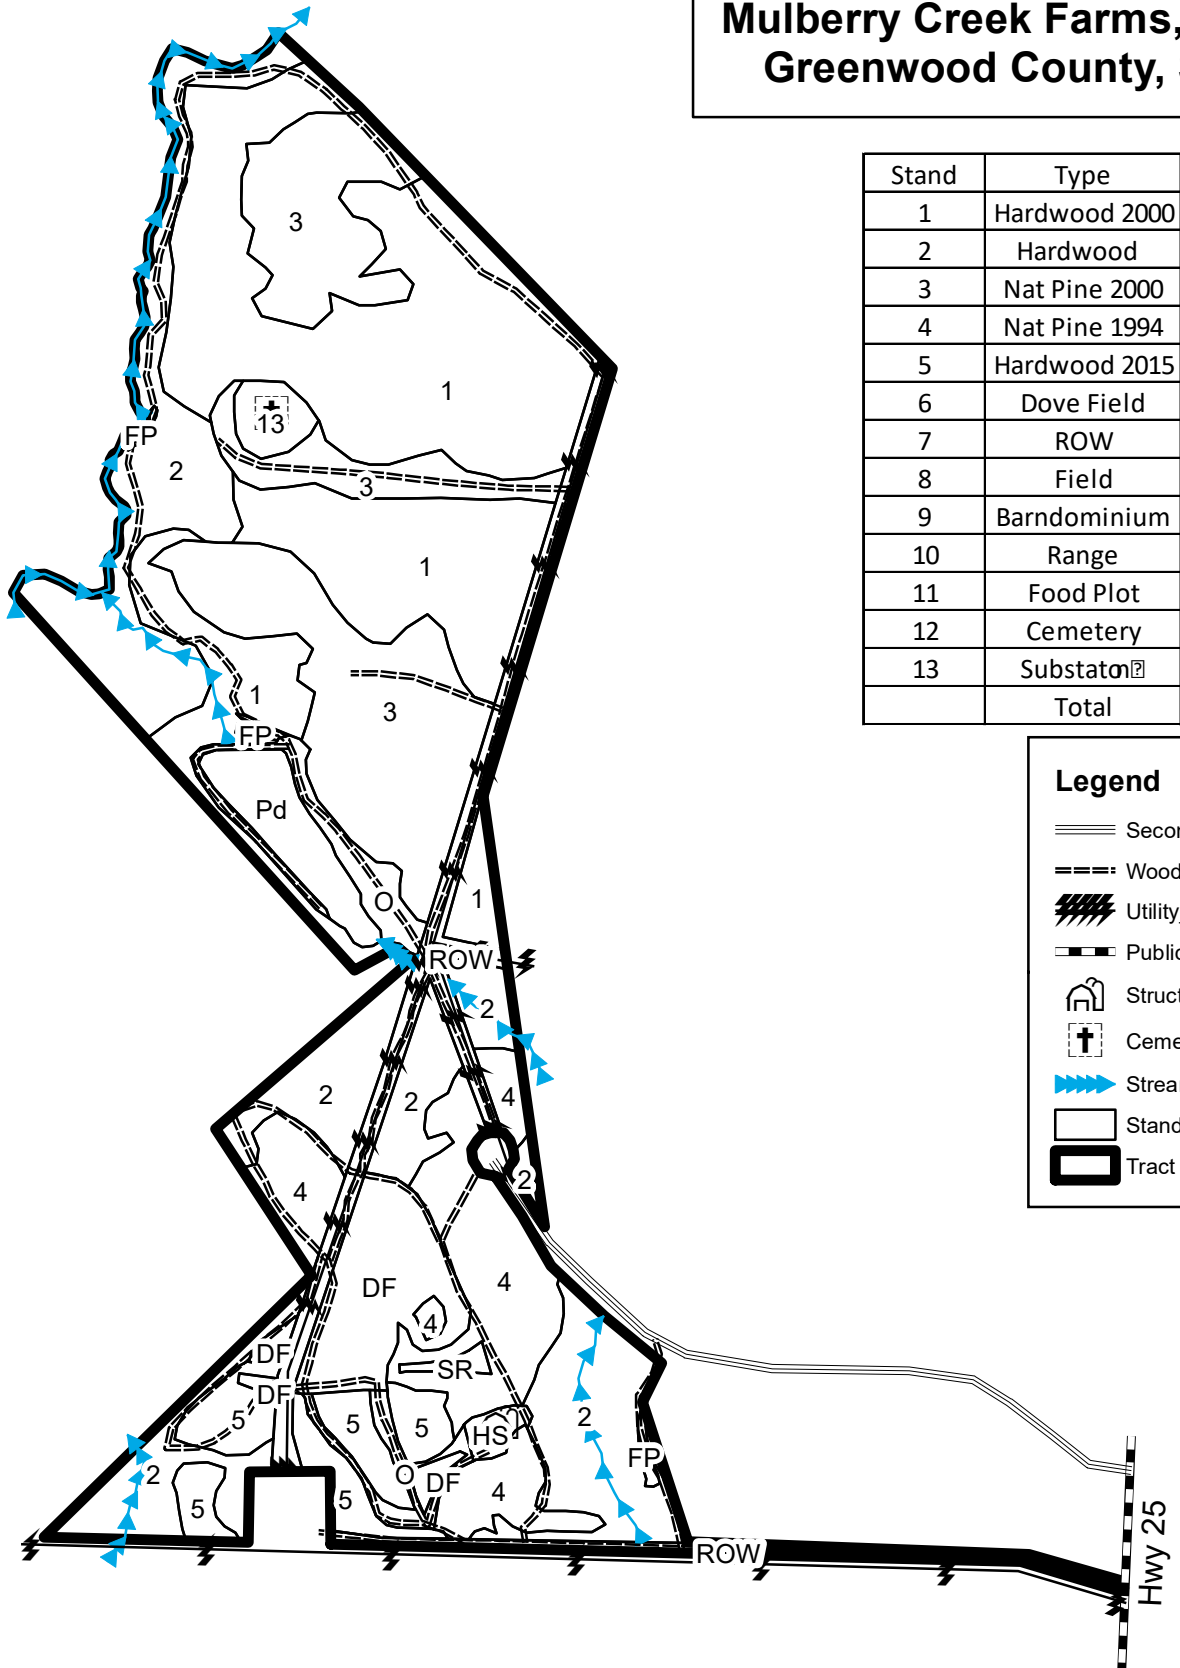

Mulberry Creek Farms, LLC Greenwood County, SC

Stand	Type	Acres
1	Hardwood 2000	49
2	Hardwood	37
3	Nat Pine 2000	29
4	Nat Pine 1994	16
5	Hardwood 2015	7
6	Dove Field	9
7	ROW	4
8	Field	10
9	Barndominium	5
10	Range	1
11	Food Plot	1
12	Cemetery	5
13	Substation	1
Total		174

Legend

- Secondary Rd.
- Woods_Rd
- Utility_Line
- Public_Rd
- Structure
- Cemetery
- Stream
- Stand
- Tract

Lat, Long: 34.303380, -82.222296

3/1/2024 2:40:46 PM

1 inch = 742 feet
0 330 660 1,320 Feet

This map is considered accurate; however, no warranty is given or implied.