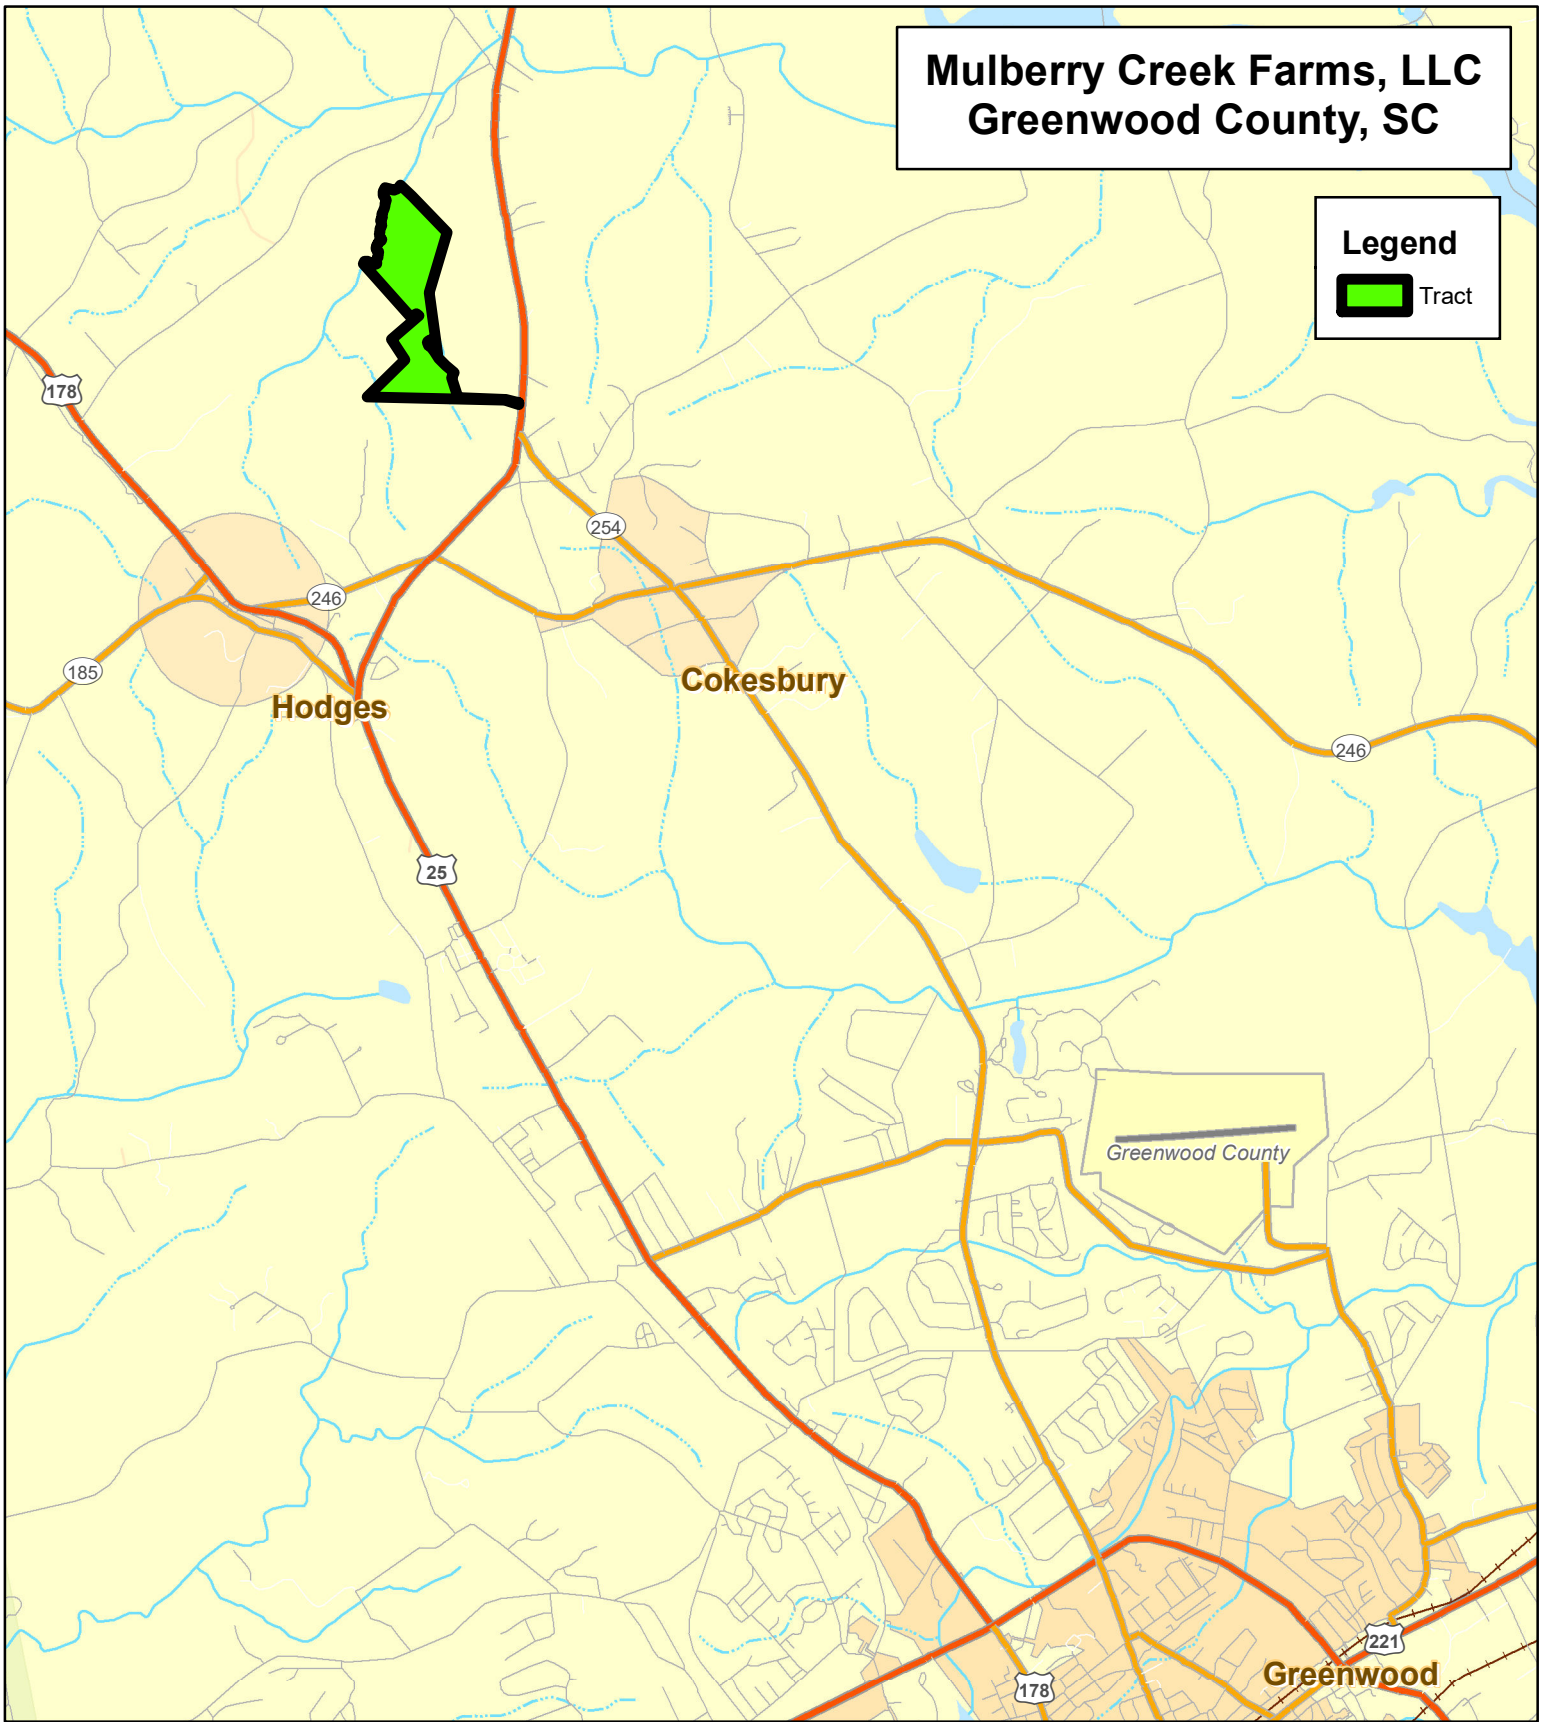

# Mulberry Creek Farms, LLC Greenwood County, SC

## Legend

Lat, Long: 34.303380, -82.222296

3/1/2024 2:09:40 PM

1 inch = 5,280 feet

This map is considered accurate; however, no warranty is given or implied.

864.229.0098  
www.thompsonforest.com