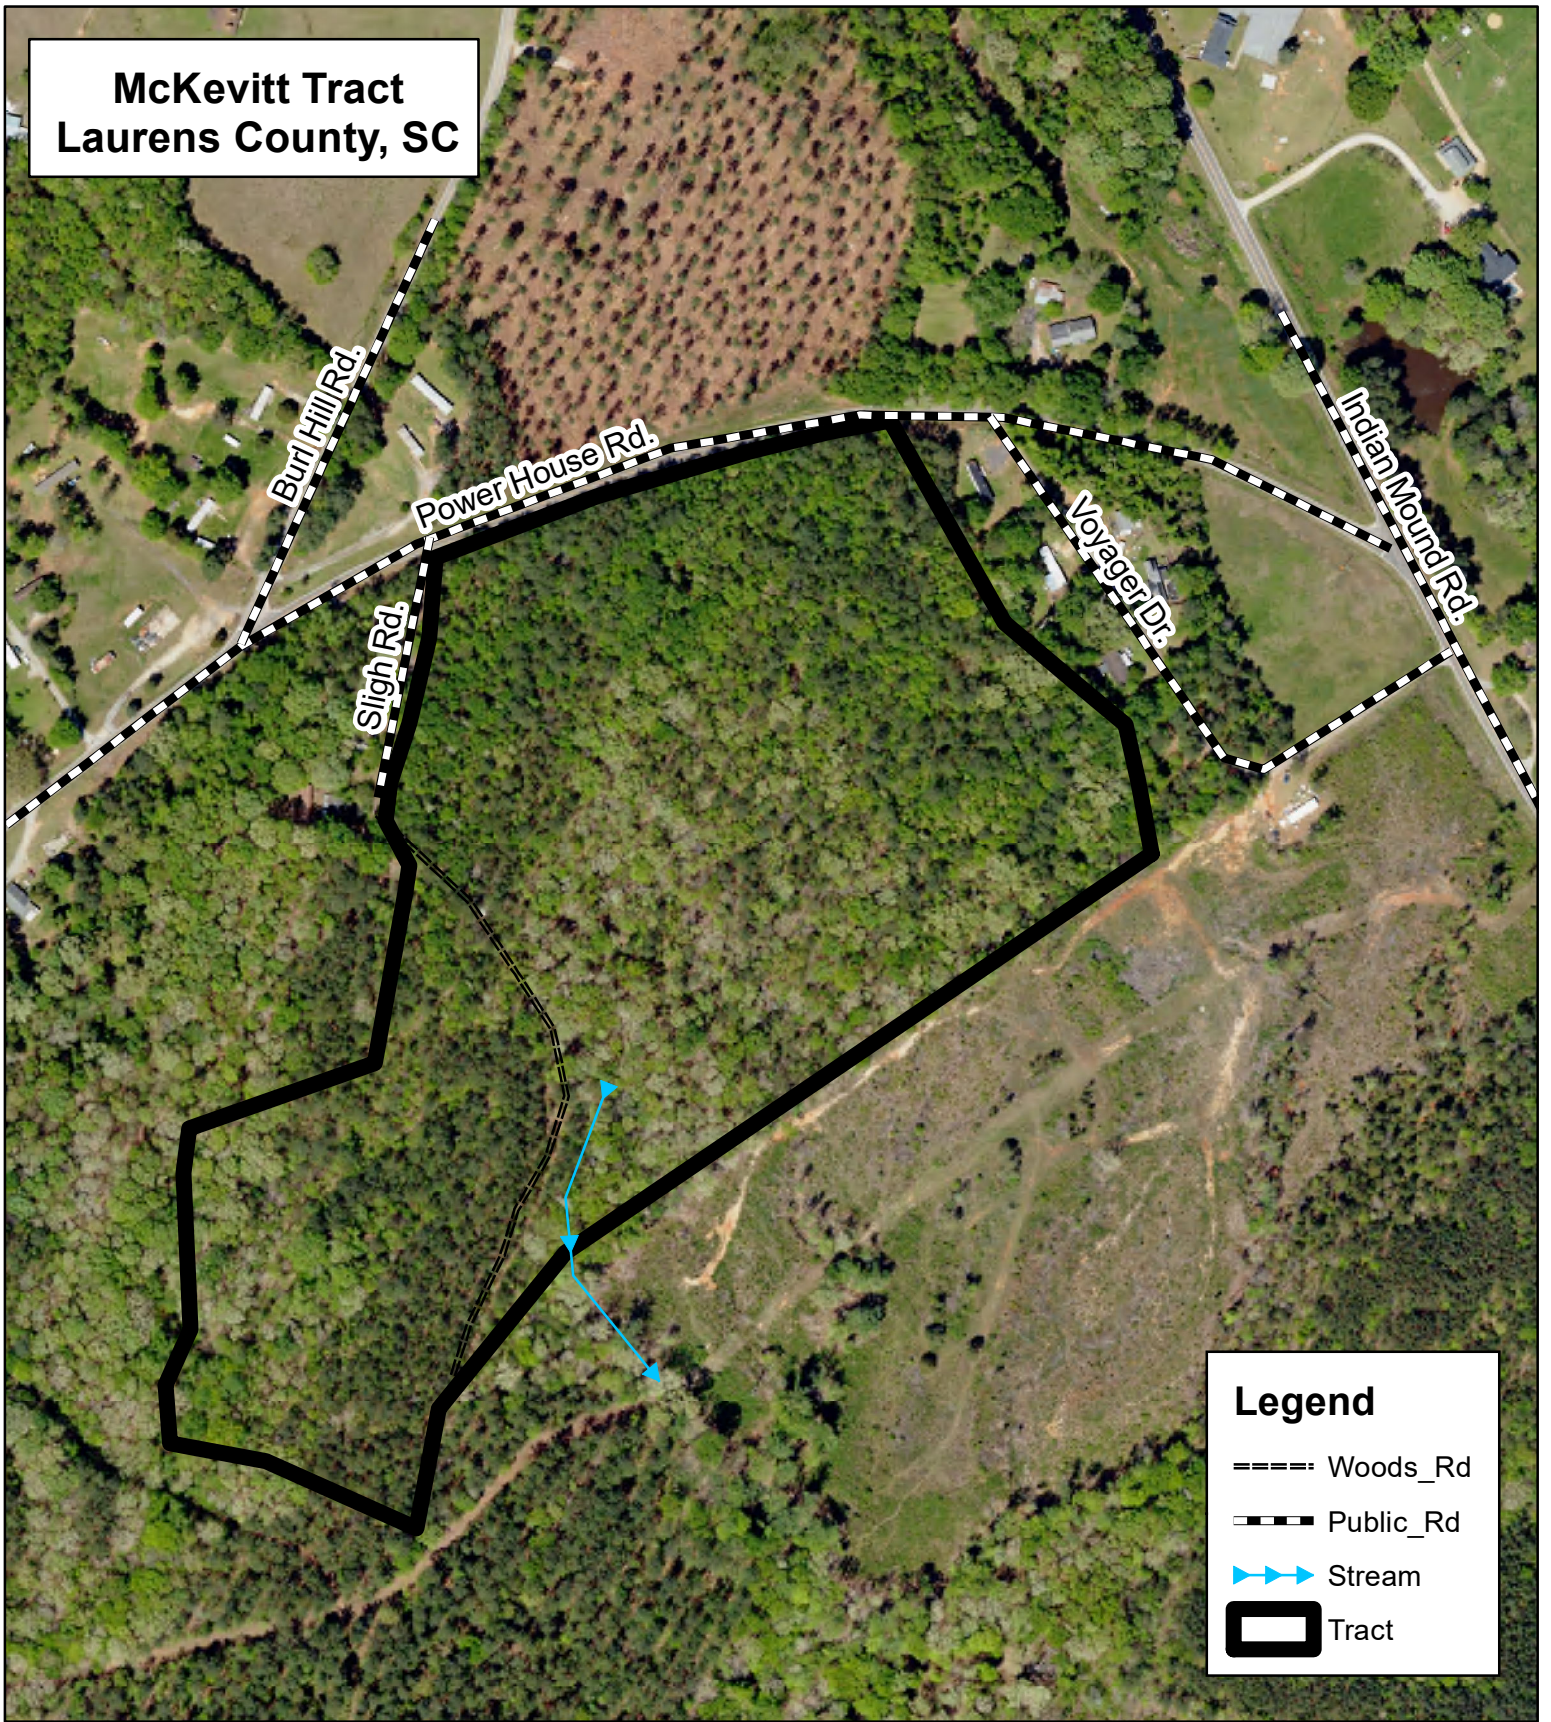

**McKevitt Tract  
Laurens County, SC**

**Legend**

- ==== Woods\_Rd
- - - - Public\_Rd
- ▶▶— Stream
- ▭ Tract

Lat, Long: 34.405497, -82.208381

4/5/2024 5:13:25 PM

This map is considered accurate; however, no warranty is given or implied.