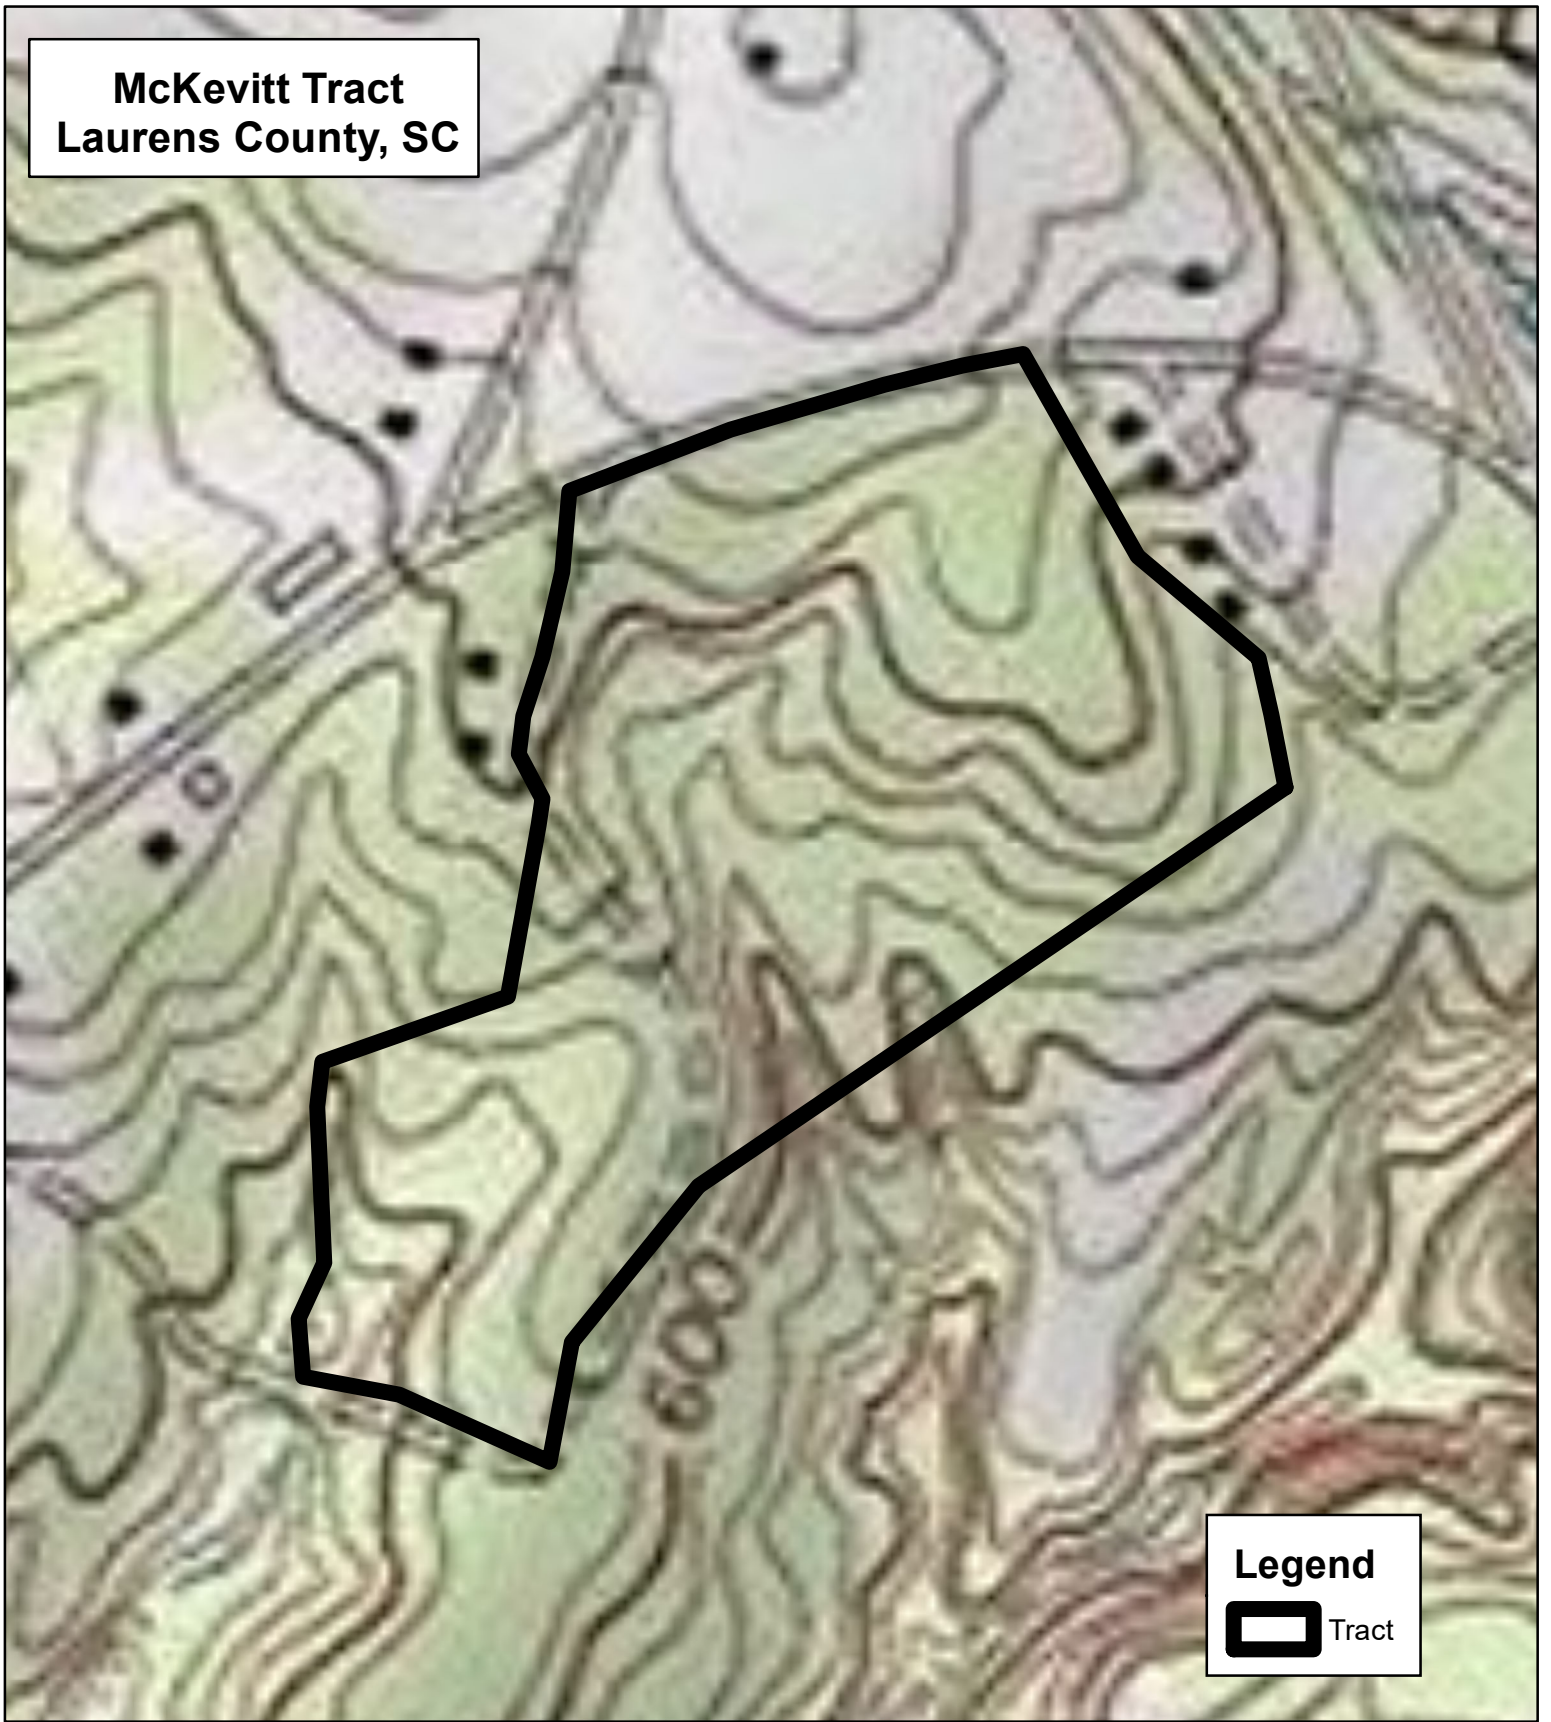

**McKevitt Tract
Laurens County, SC**

Lat, Long: 34.405497, -82.208381

4/5/2024 5:13:25 PM

This map is considered accurate; however, no warranty is given or implied.

Legend

Tract

864.229.0098
www.thompsonforest.com