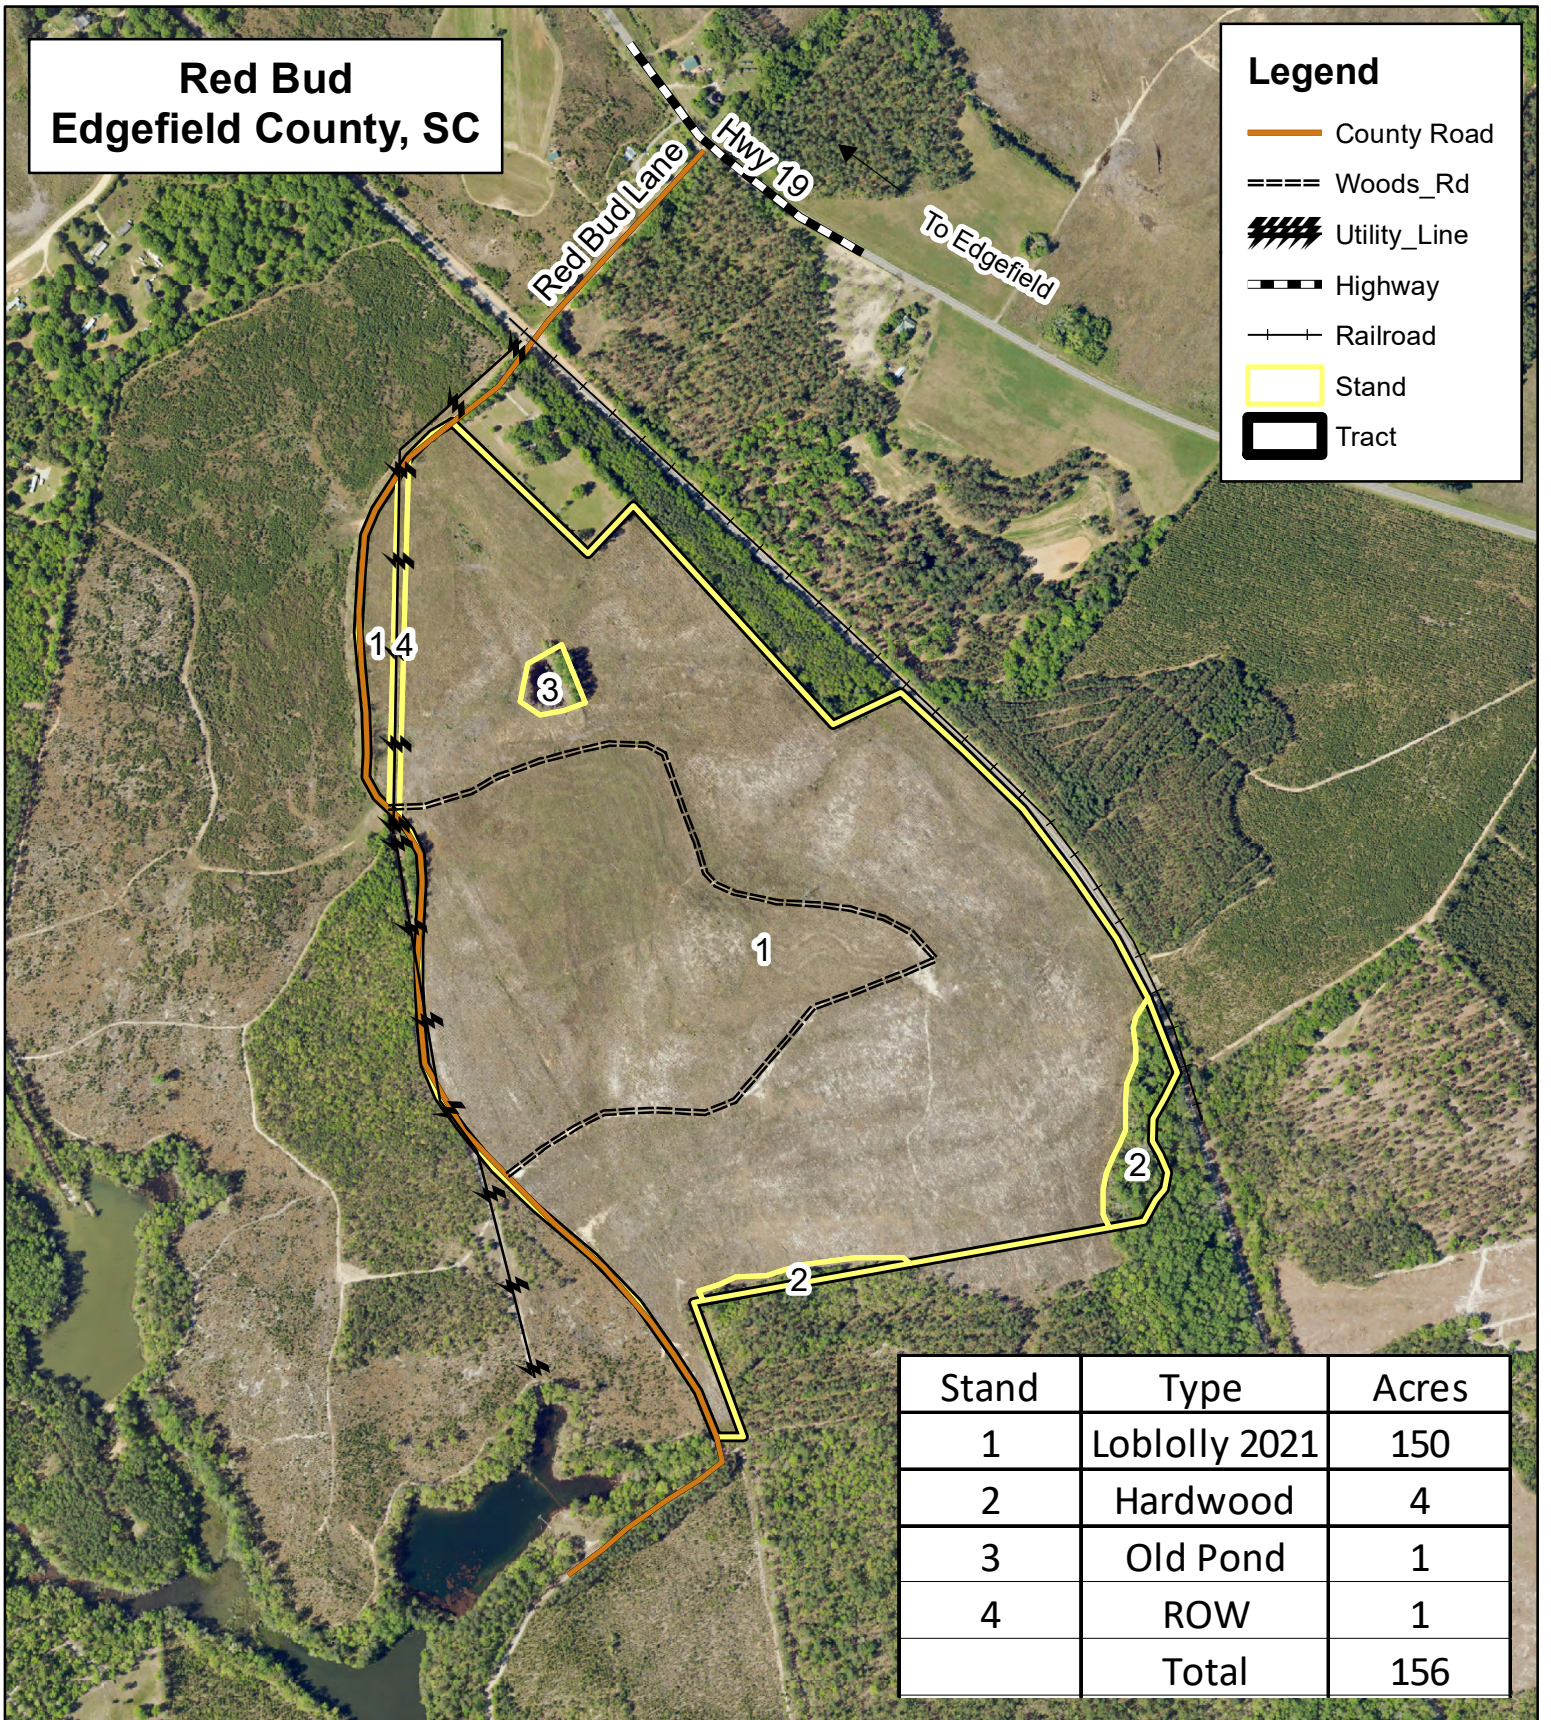

**Red Bud  
Edgefield County, SC**

**Legend**

-  County Road
-  Woods\_Rd
-  Utility\_Line
-  Highway
-  Railroad
-  Stand
-  Tract

Lat, Long: 33.705641, -81.832347

4/23/2024 2:30:22 PM

1 inch = 750 feet  
 0 330 660 1,320  
 Feet

This map is considered accurate; however, no warranty is given or implied.

864.229.0098  
 www.thompsonforest.com