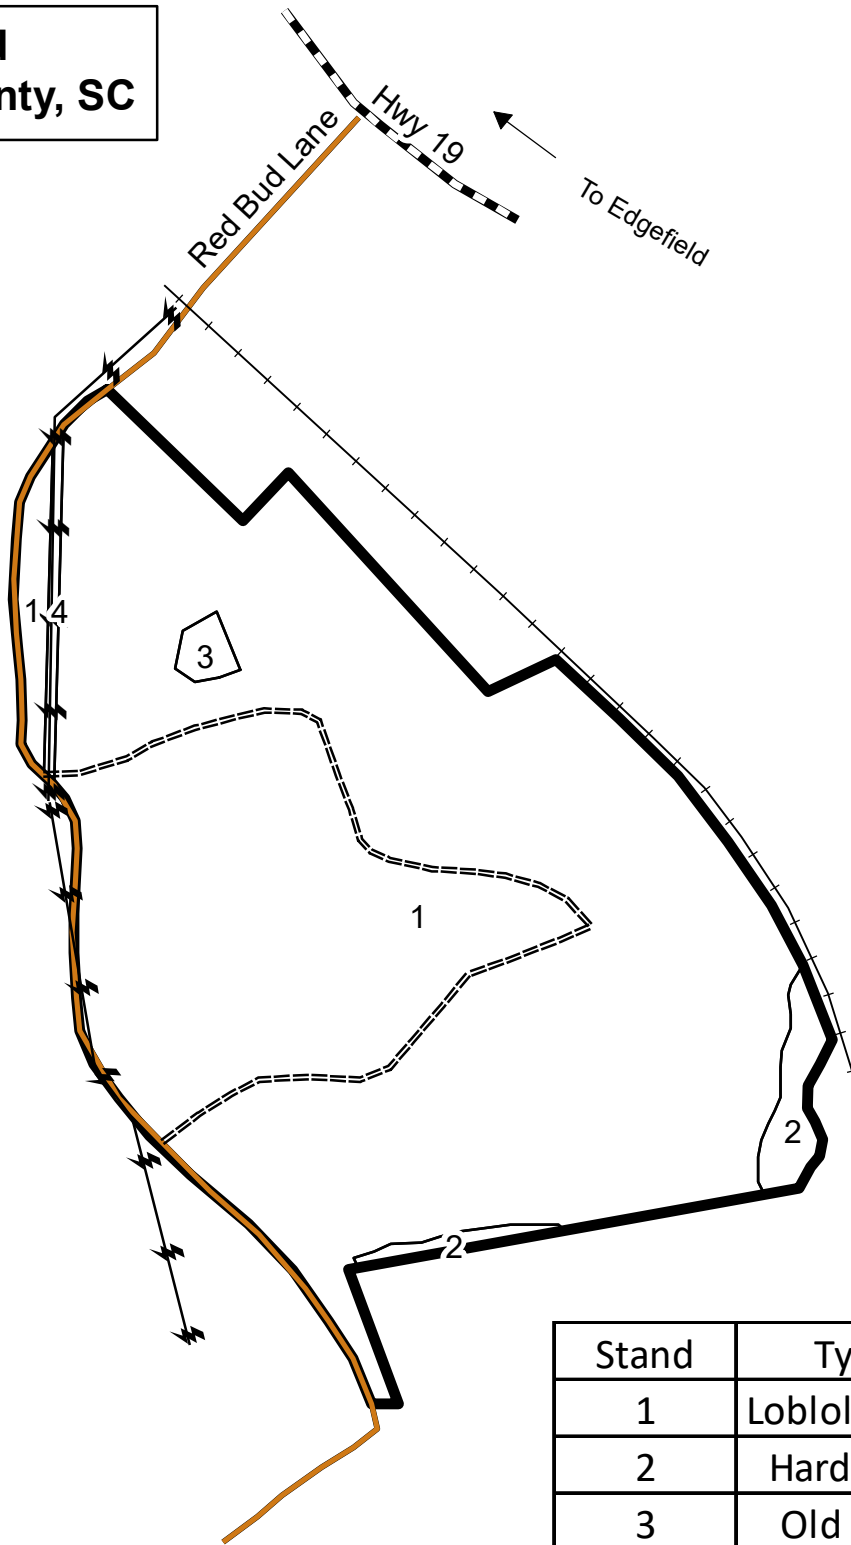

**Red Bud  
Edgefield County, SC**

**Legend**

-  County Road
-  Woods\_Rd
-  Utility\_Line
-  Highway
-  Railroad
-  Stand
-  Tract

Stand	Type	Acres
1	Loblolly 2021	150
2	Hardwood	4
3	Old Pond	1
4	ROW	1
	<b>Total</b>	<b>156</b>

Lat, Long: 33.705641, -81.832347

4/23/2024 2:30:22 PM

This map is considered accurate; however, no warranty is given or implied.

864.229.0098  
www.thompsonforest.com