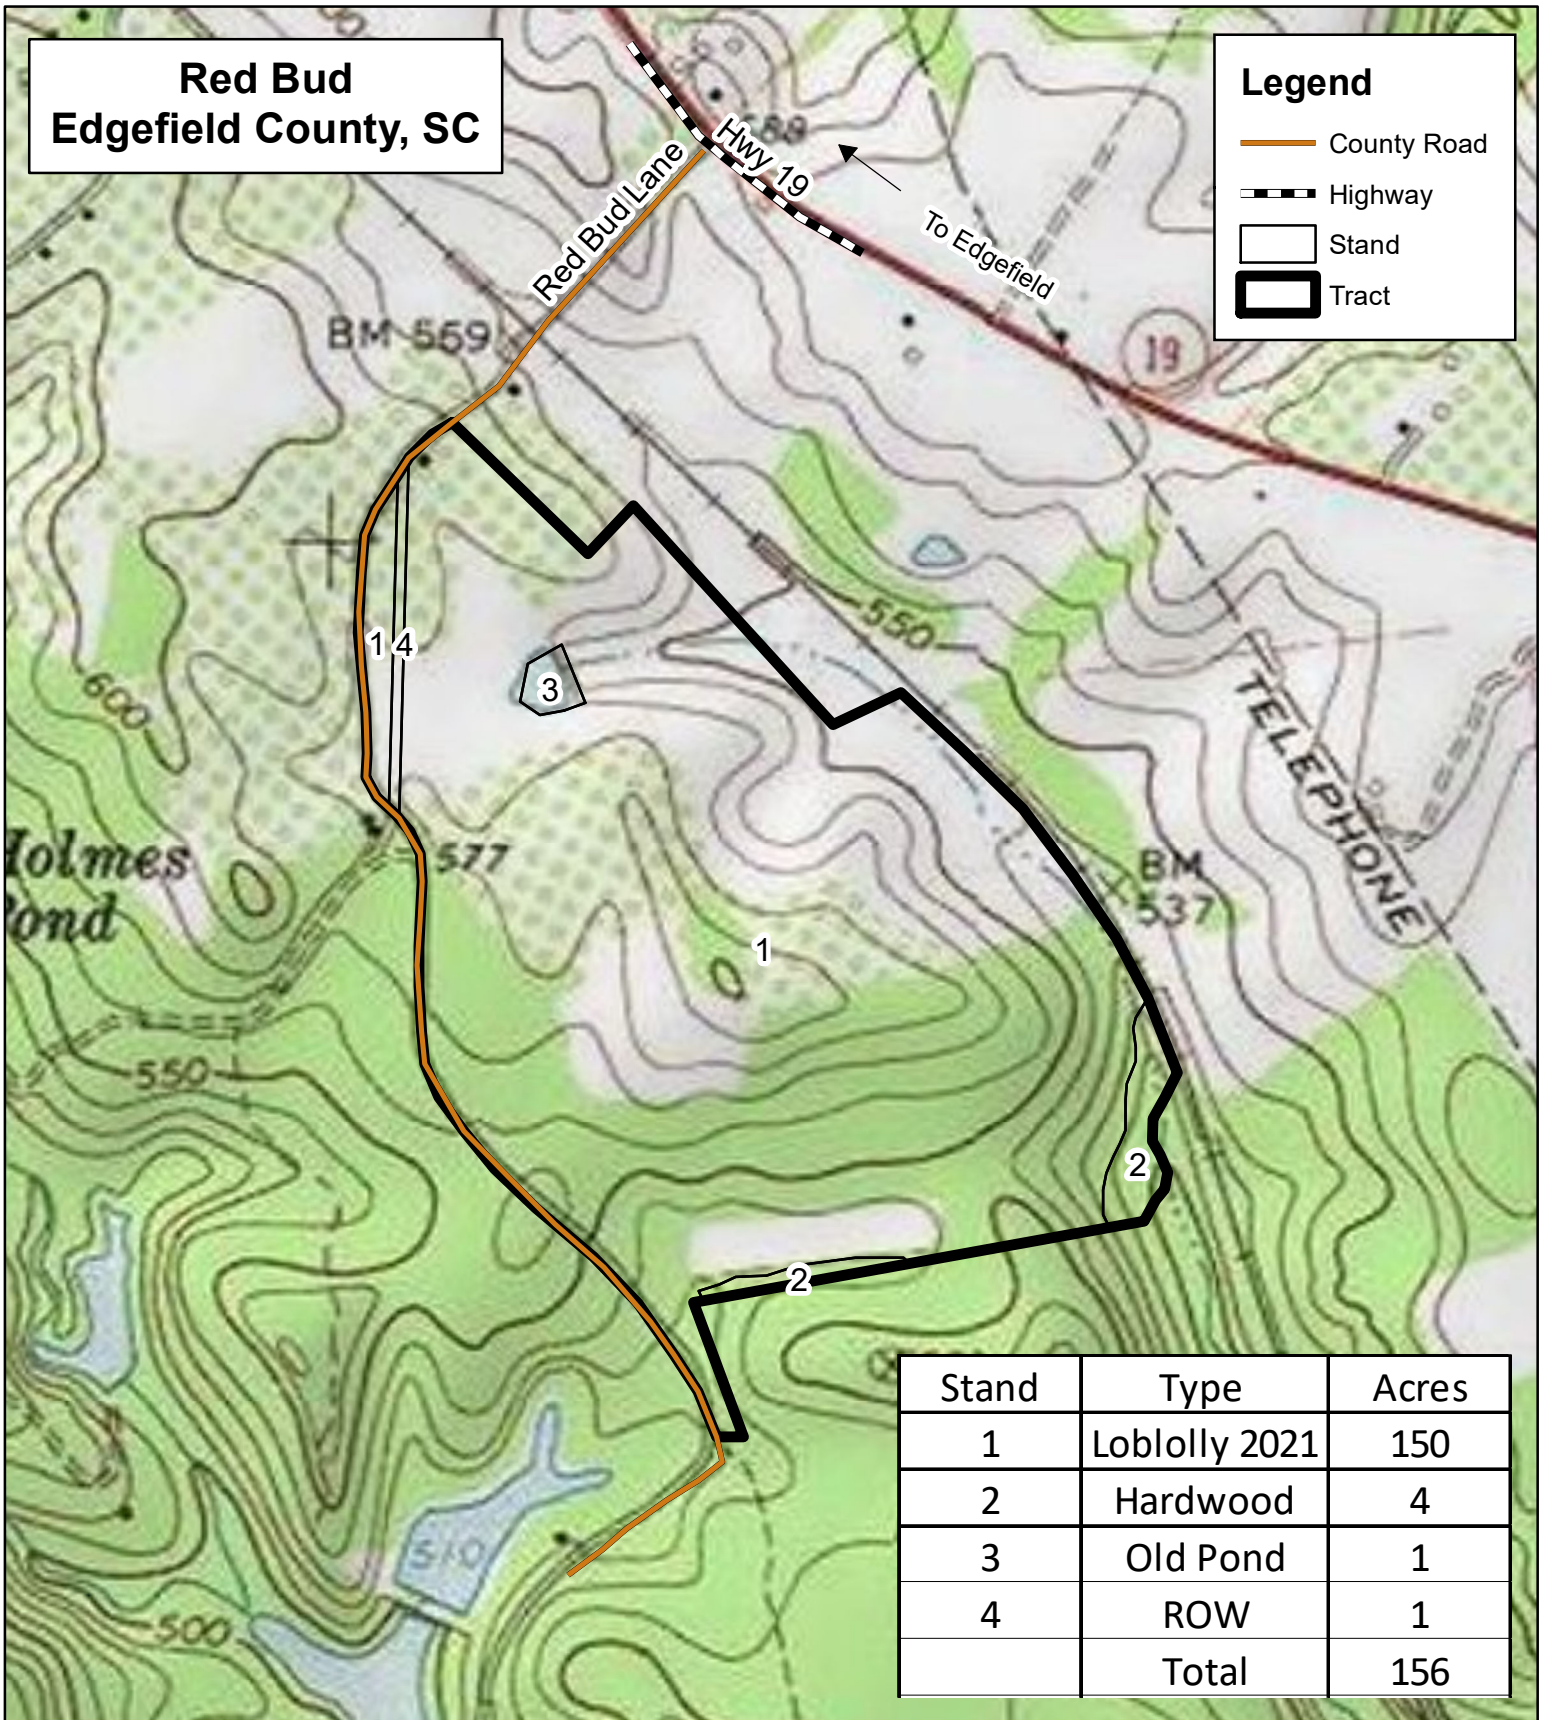

**Red Bud
Edgefield County, SC**

Legend

-  County Road
-  Highway
-  Stand
-  Tract

Lat, Long: 33.705641, -81.832347

4/23/2024 2:30:22 PM

This map is considered accurate; however, no warranty is given or implied.