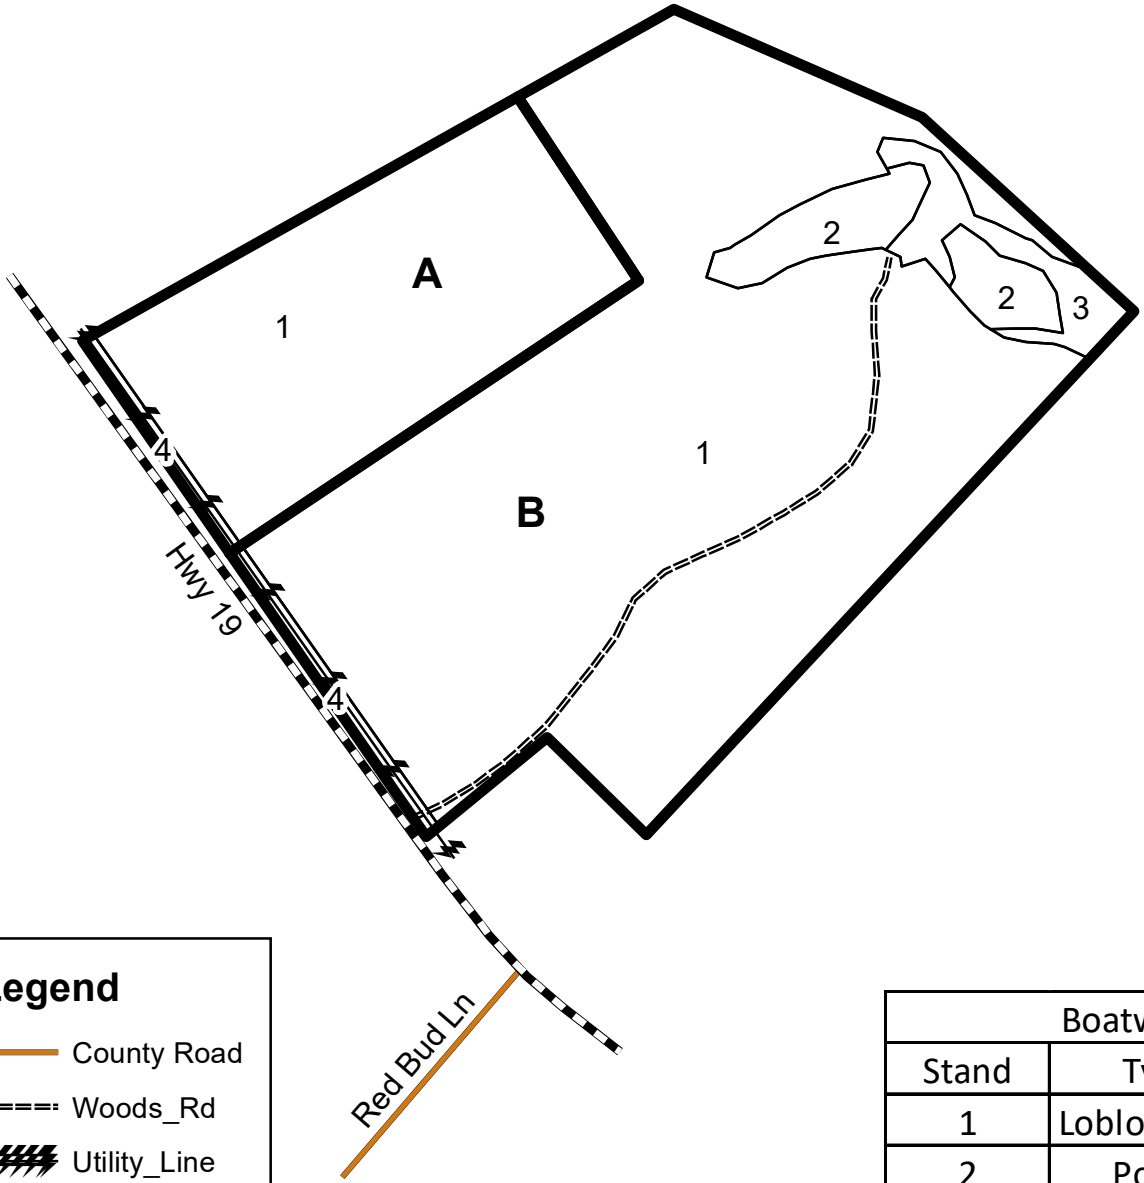

**Boatwright A & B
Edgefield County, SC**

Boatwright A		
Stand	Type	Acres
1	Loblolly 2021	12
4	ROW	0.5
	Total	12.5

Legend

- County Road
- Woods_Rd
- Utility_Line
- Highway
- Stand
- Tract

Boatwright B		
Stand	Type	Acres
1	Loblolly 2021	36.5
2	Ponds	2.5
3	Hardwood	1.5
4	ROW	0.5
	Total	41

A Lat, Long: 33.716329, -81.831279
 B Lat, Long: 33.714098, -81.829402

4/24/2024 4:46:47 PM

This map is considered accurate; however, no warranty is given or implied.

864.229.0098
 www.thompsonforest.com