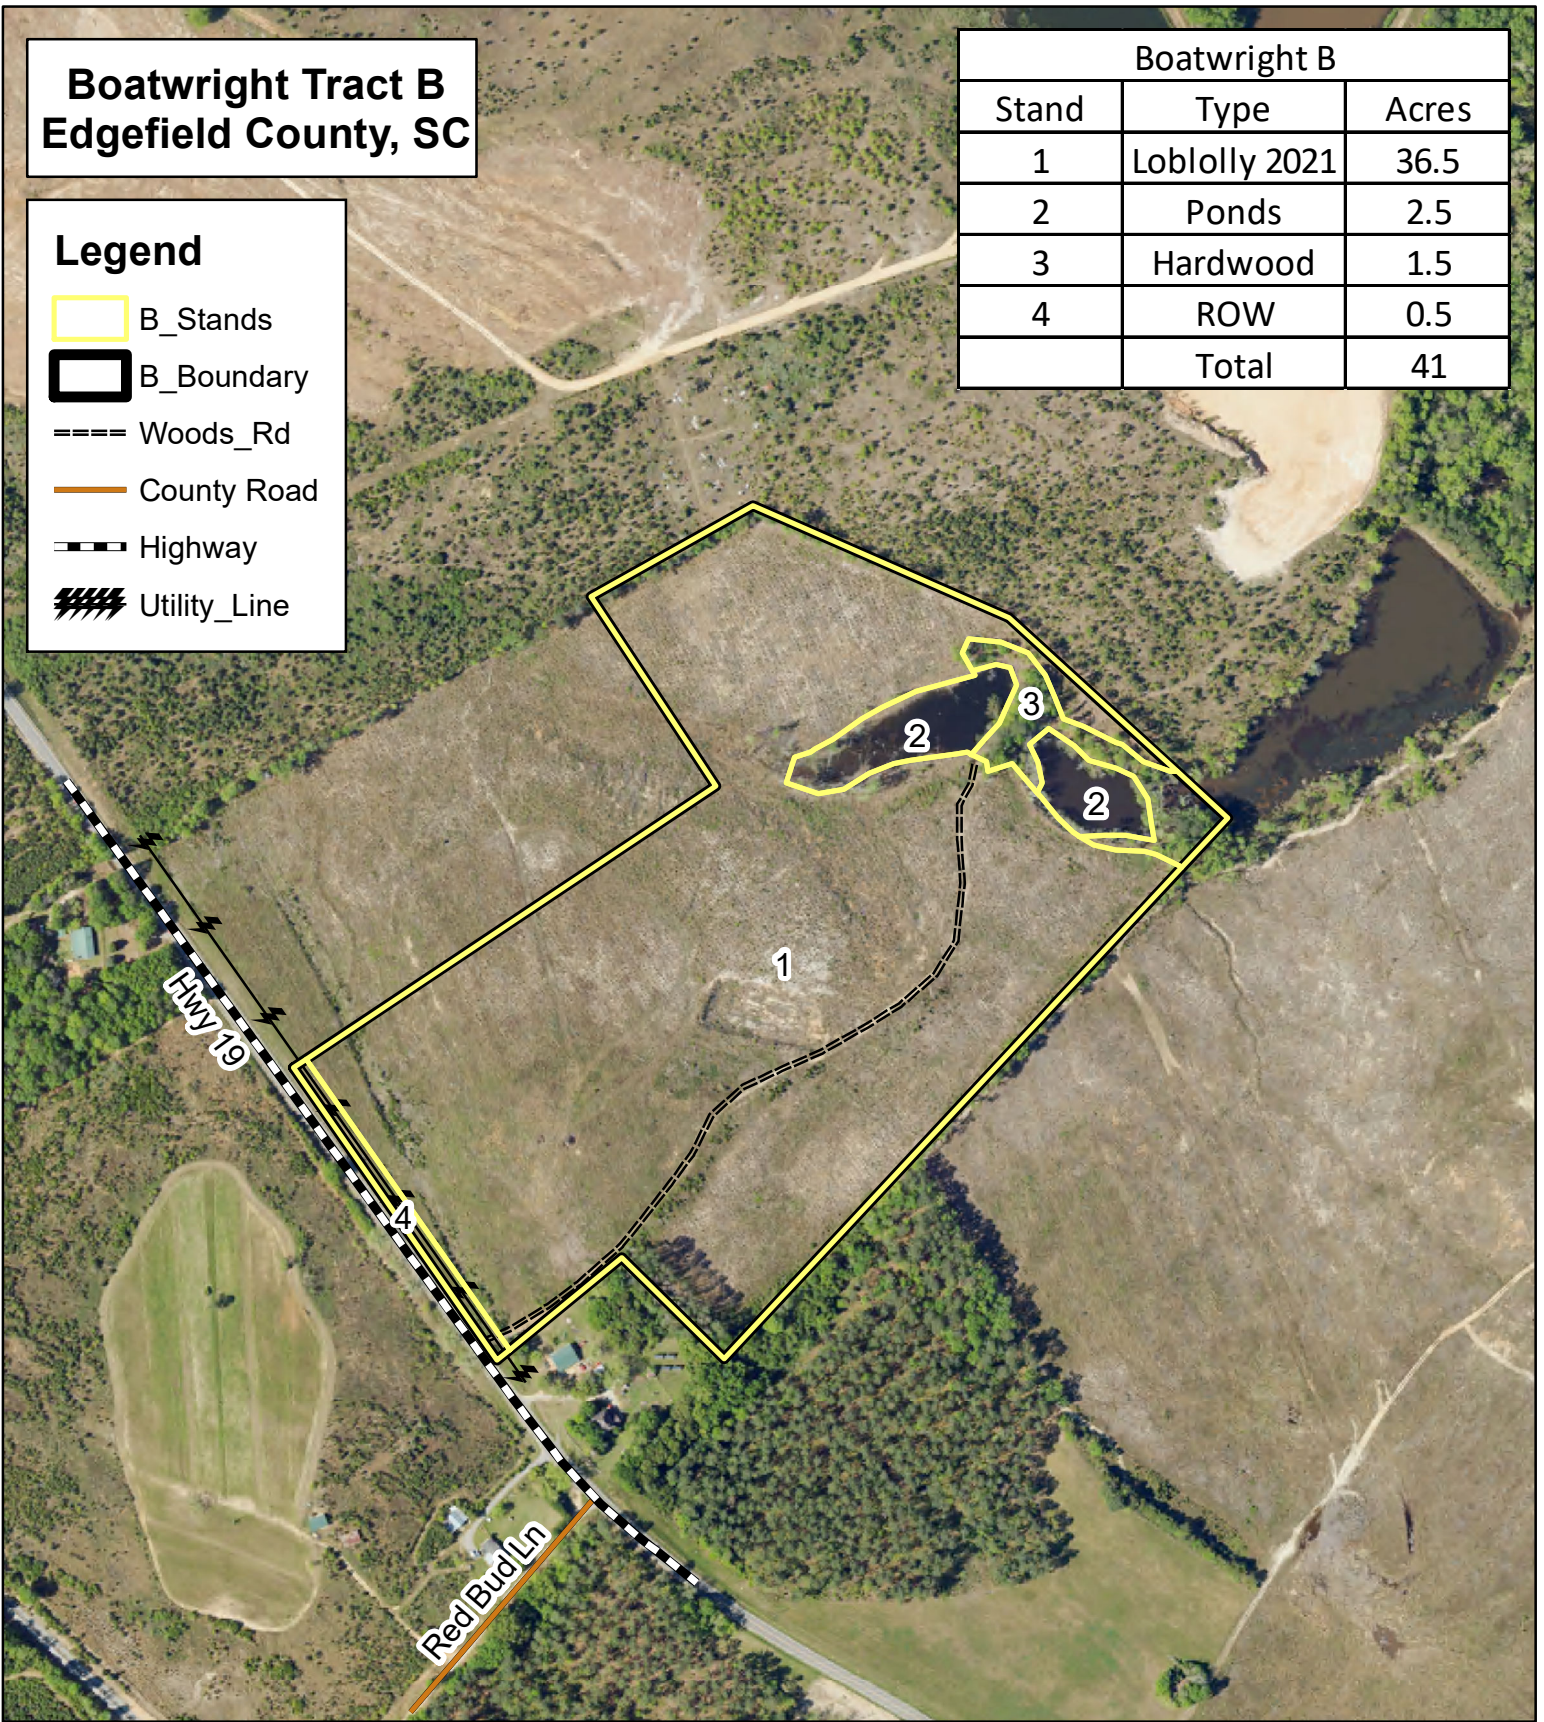

Boatwright Tract B Edgefield County, SC

Legend

- B_Stands
- B_Boundary
- Woods_Rd
- County Road
- Highway
- Utility_Line

Boatwright B		
Stand	Type	Acres
1	Loblolly 2021	36.5
2	Ponds	2.5
3	Hardwood	1.5
4	ROW	0.5
	Total	41

B Lat, Long: 33.714098, -81.829402

4/25/2024 8:01:07 AM

1 inch = 417 feet
0 330 660 Feet

This map is considered accurate; however, no warranty is given or implied.

864.229.0098
www.thompsonforest.com