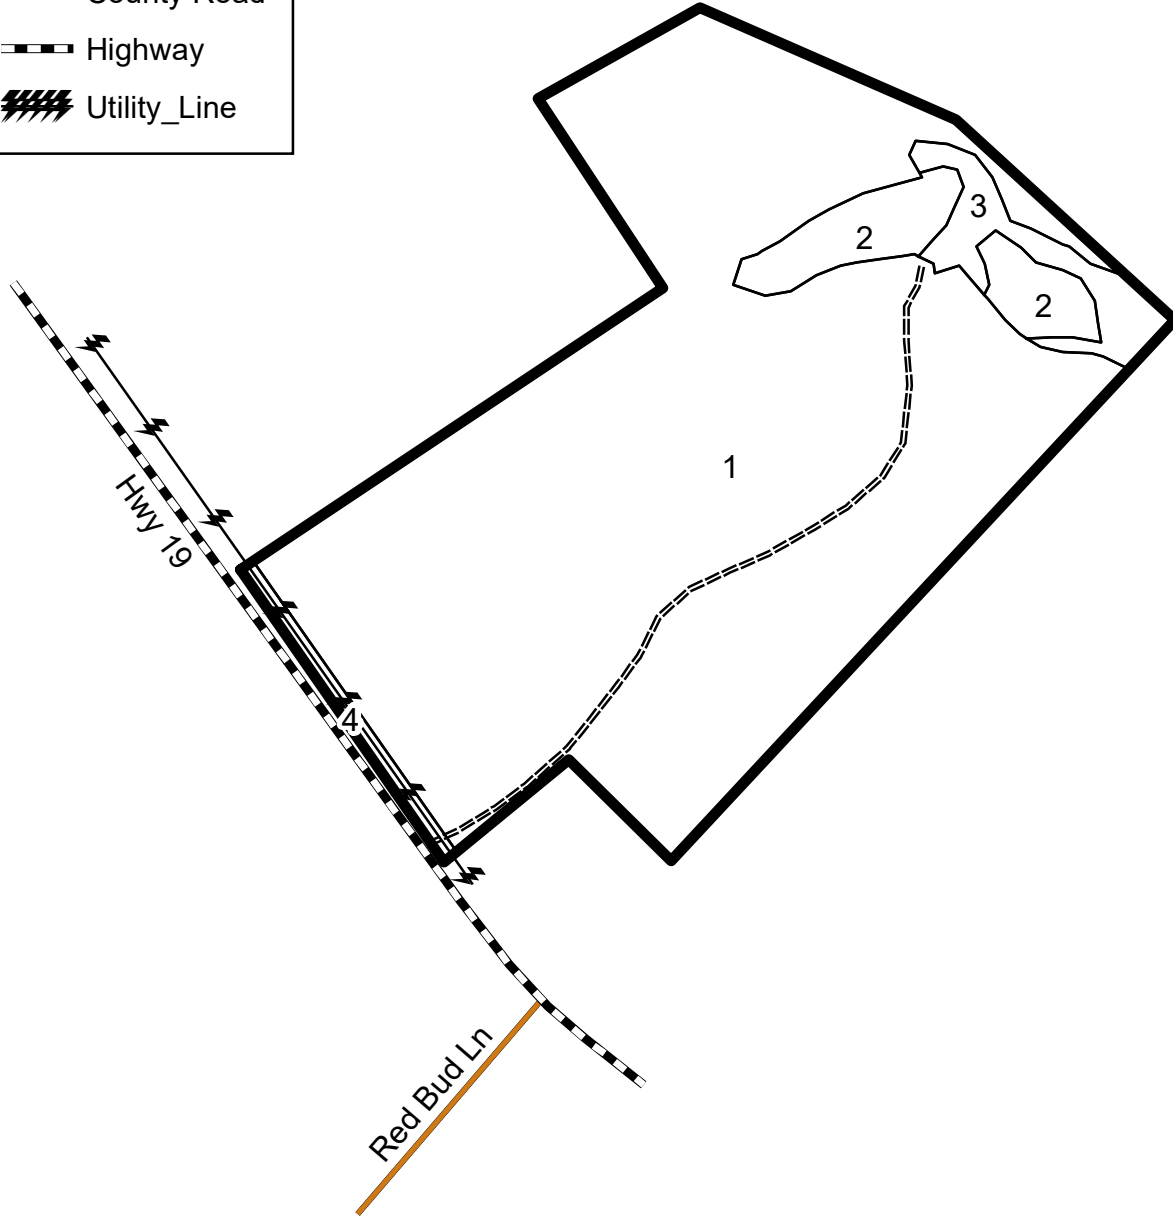

Boatwright Tract B Edgefield County, SC

Legend

-  B_Stands
-  B_Boundary
-  Woods_Rd
-  County Road
-  Highway
-  Utility_Line

Boatwright B		
Stand	Type	Acres
1	Loblolly 2021	36.5
2	Ponds	2.5
3	Hardwood	1.5
4	ROW	0.5
	Total	41

B Lat, Long: 33.714098, -81.829402

4/25/2024 8:01:07 AM

1 inch = 417 feet
0 330 660 Feet

This map is considered accurate; however, no warranty is given or implied.

864.229.0098
www.thompsonforest.com