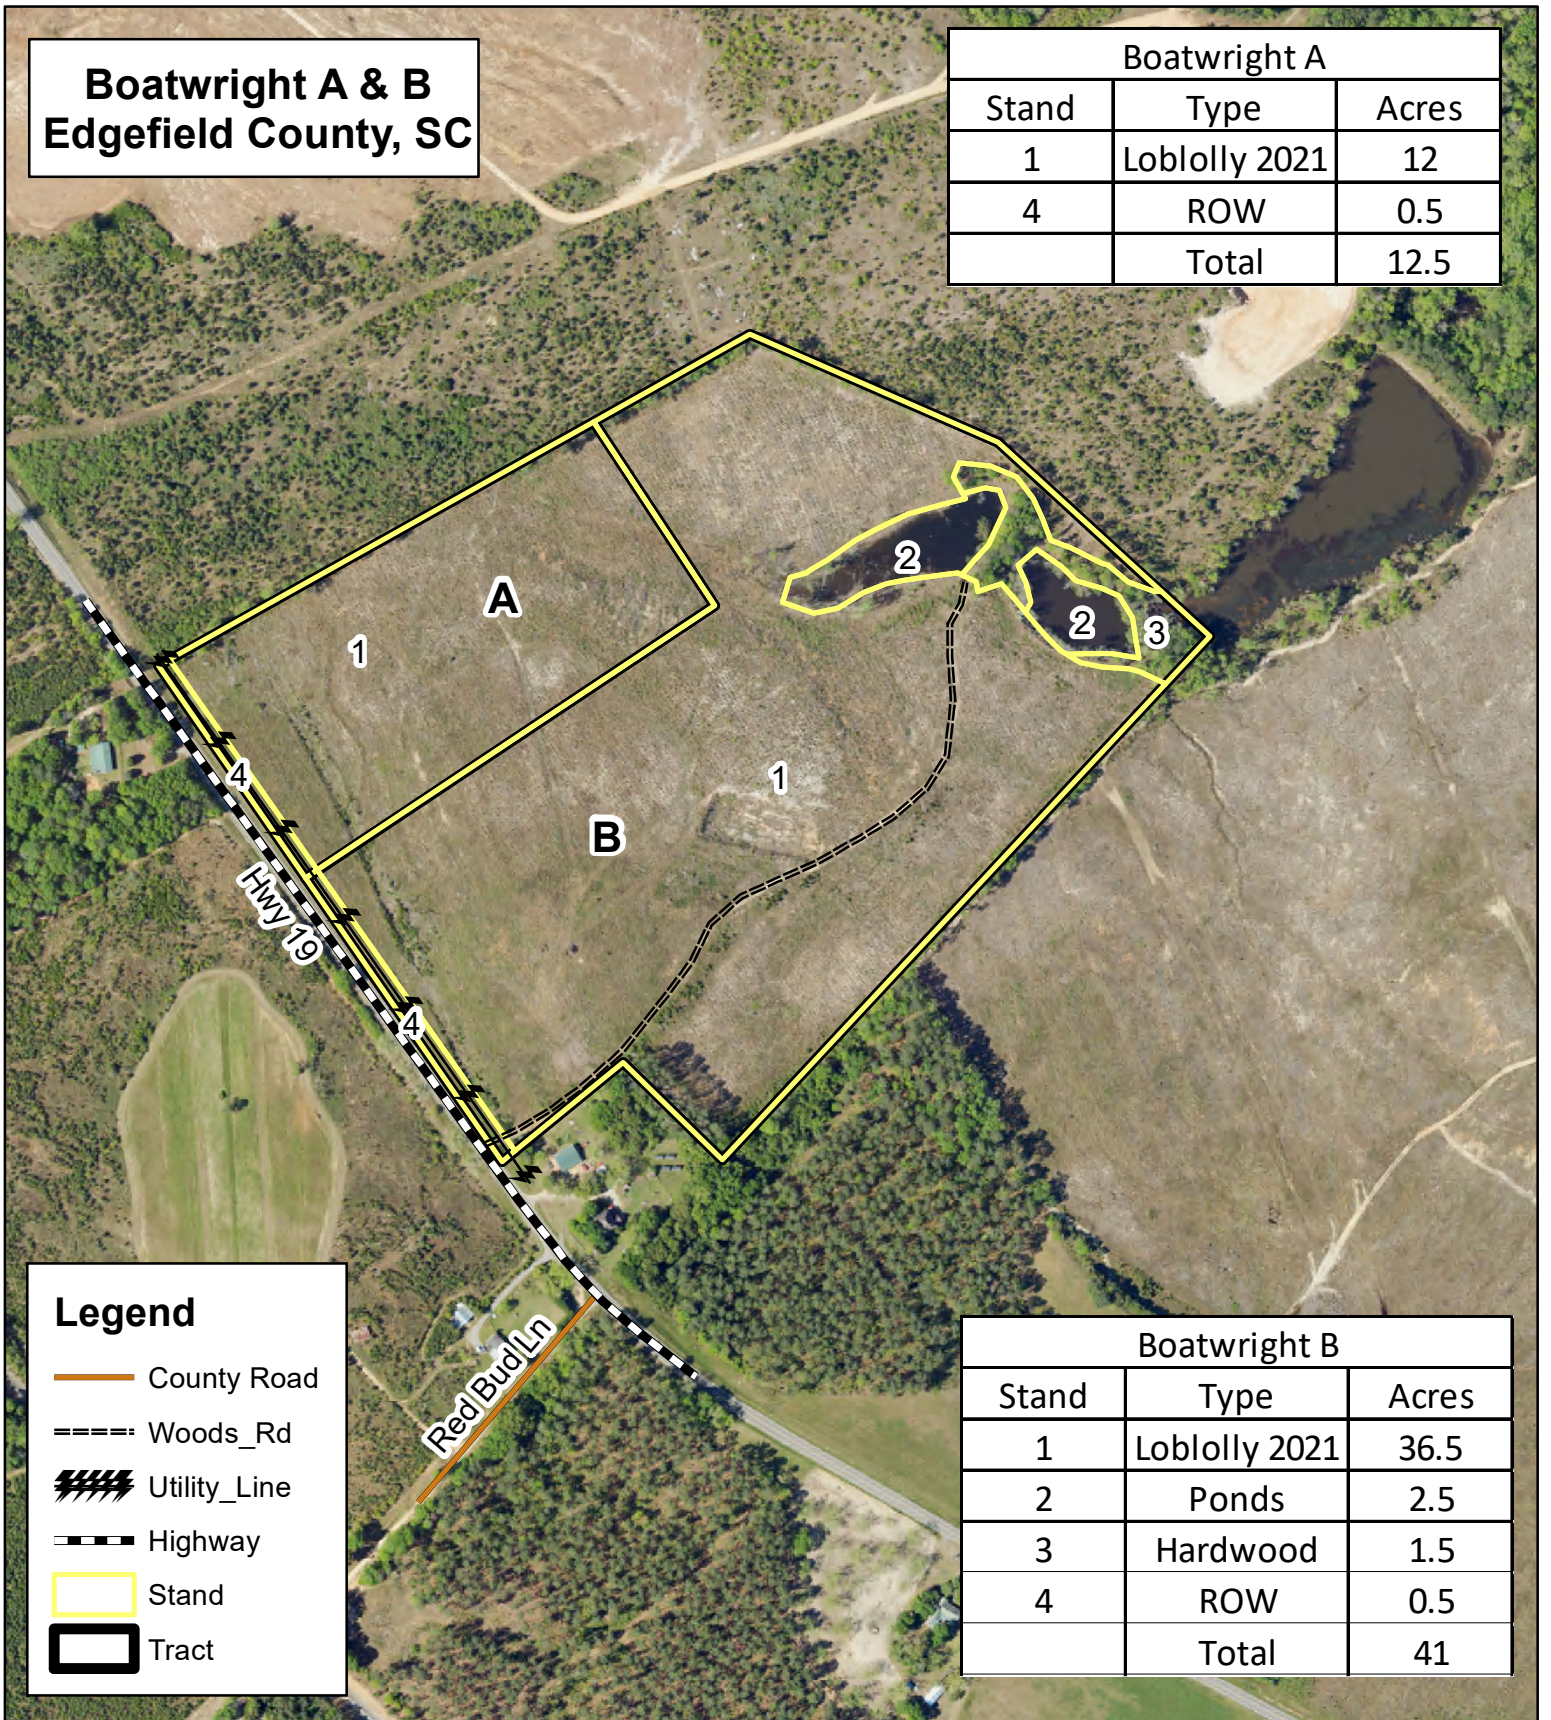

# Boatwright A & B Edgefield County, SC

Boatwright A		
Stand	Type	Acres
1	Loblolly 2021	12
4	ROW	0.5
	<b>Total</b>	<b>12.5</b>

Boatwright B		
Stand	Type	Acres
1	Loblolly 2021	36.5
2	Ponds	2.5
3	Hardwood	1.5
4	ROW	0.5
	<b>Total</b>	<b>41</b>

**Legend**

- County Road
- Woods\_Rd
- Utility\_Line
- Highway
- Stand
- Tract

A Lat, Long: 33.716329, -81.831279  
 B Lat, Long: 33.714098, -81.829402

4/24/2024 4:45:35 PM

This map is considered accurate; however, no warranty is given or implied.