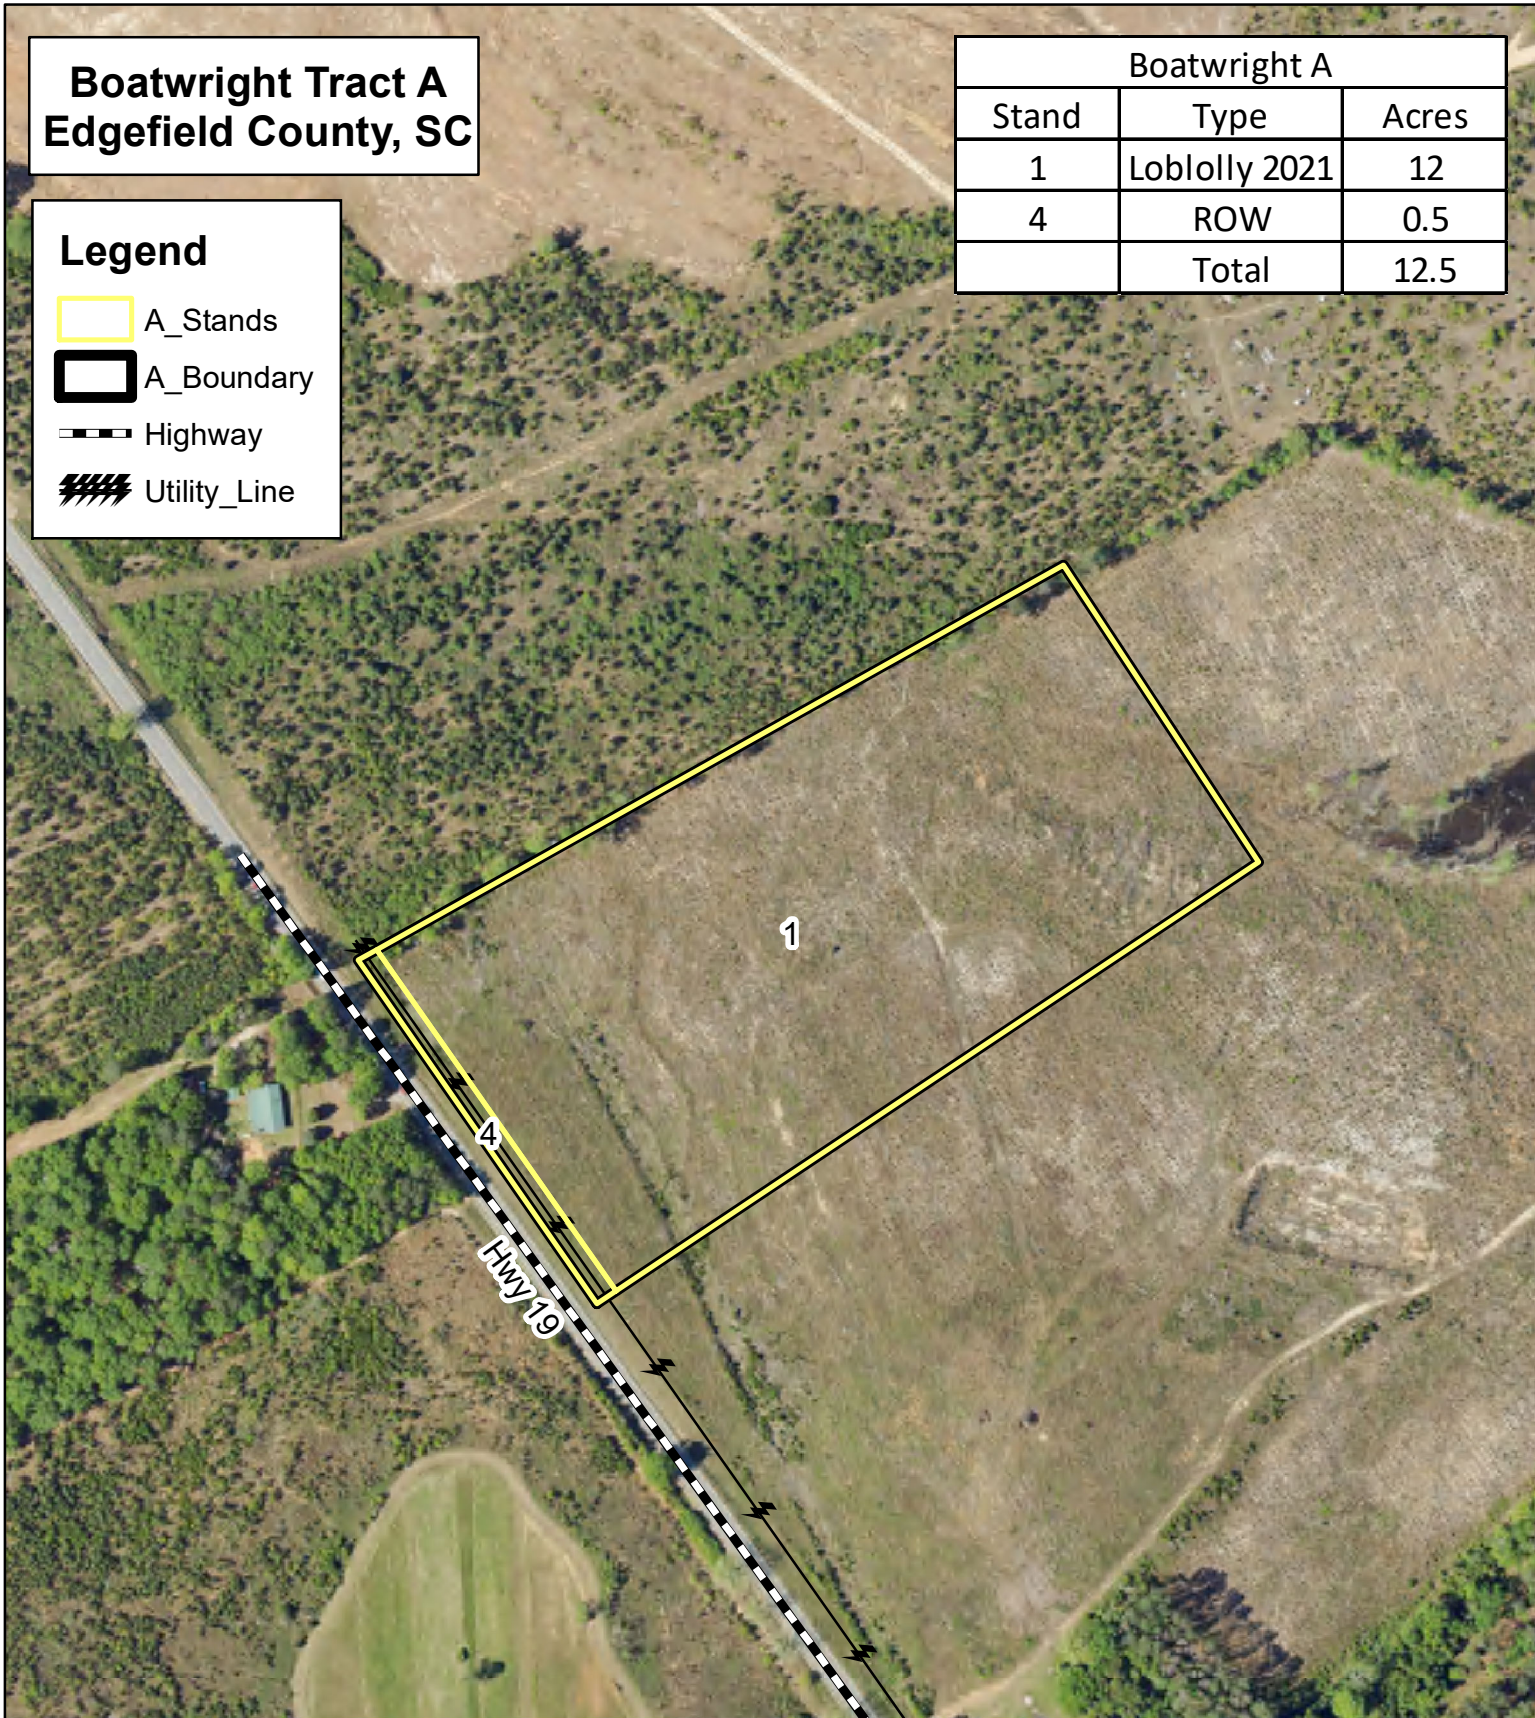

# Boatwright Tract A Edgefield County, SC

Boatwright A		
Stand	Type	Acres
1	Loblolly 2021	12
4	ROW	0.5
	Total	12.5

**Legend**

-  A\_Stands
-  A\_Boundary
-  Highway
-  Utility\_Line

A Lat, Long: 33.716329, -81.831279

4/25/2024 7:52:18 AM

1 inch = 266 feet

This map is considered accurate; however, no warranty is given or implied.

864.229.0098  
www.thompsonforest.com