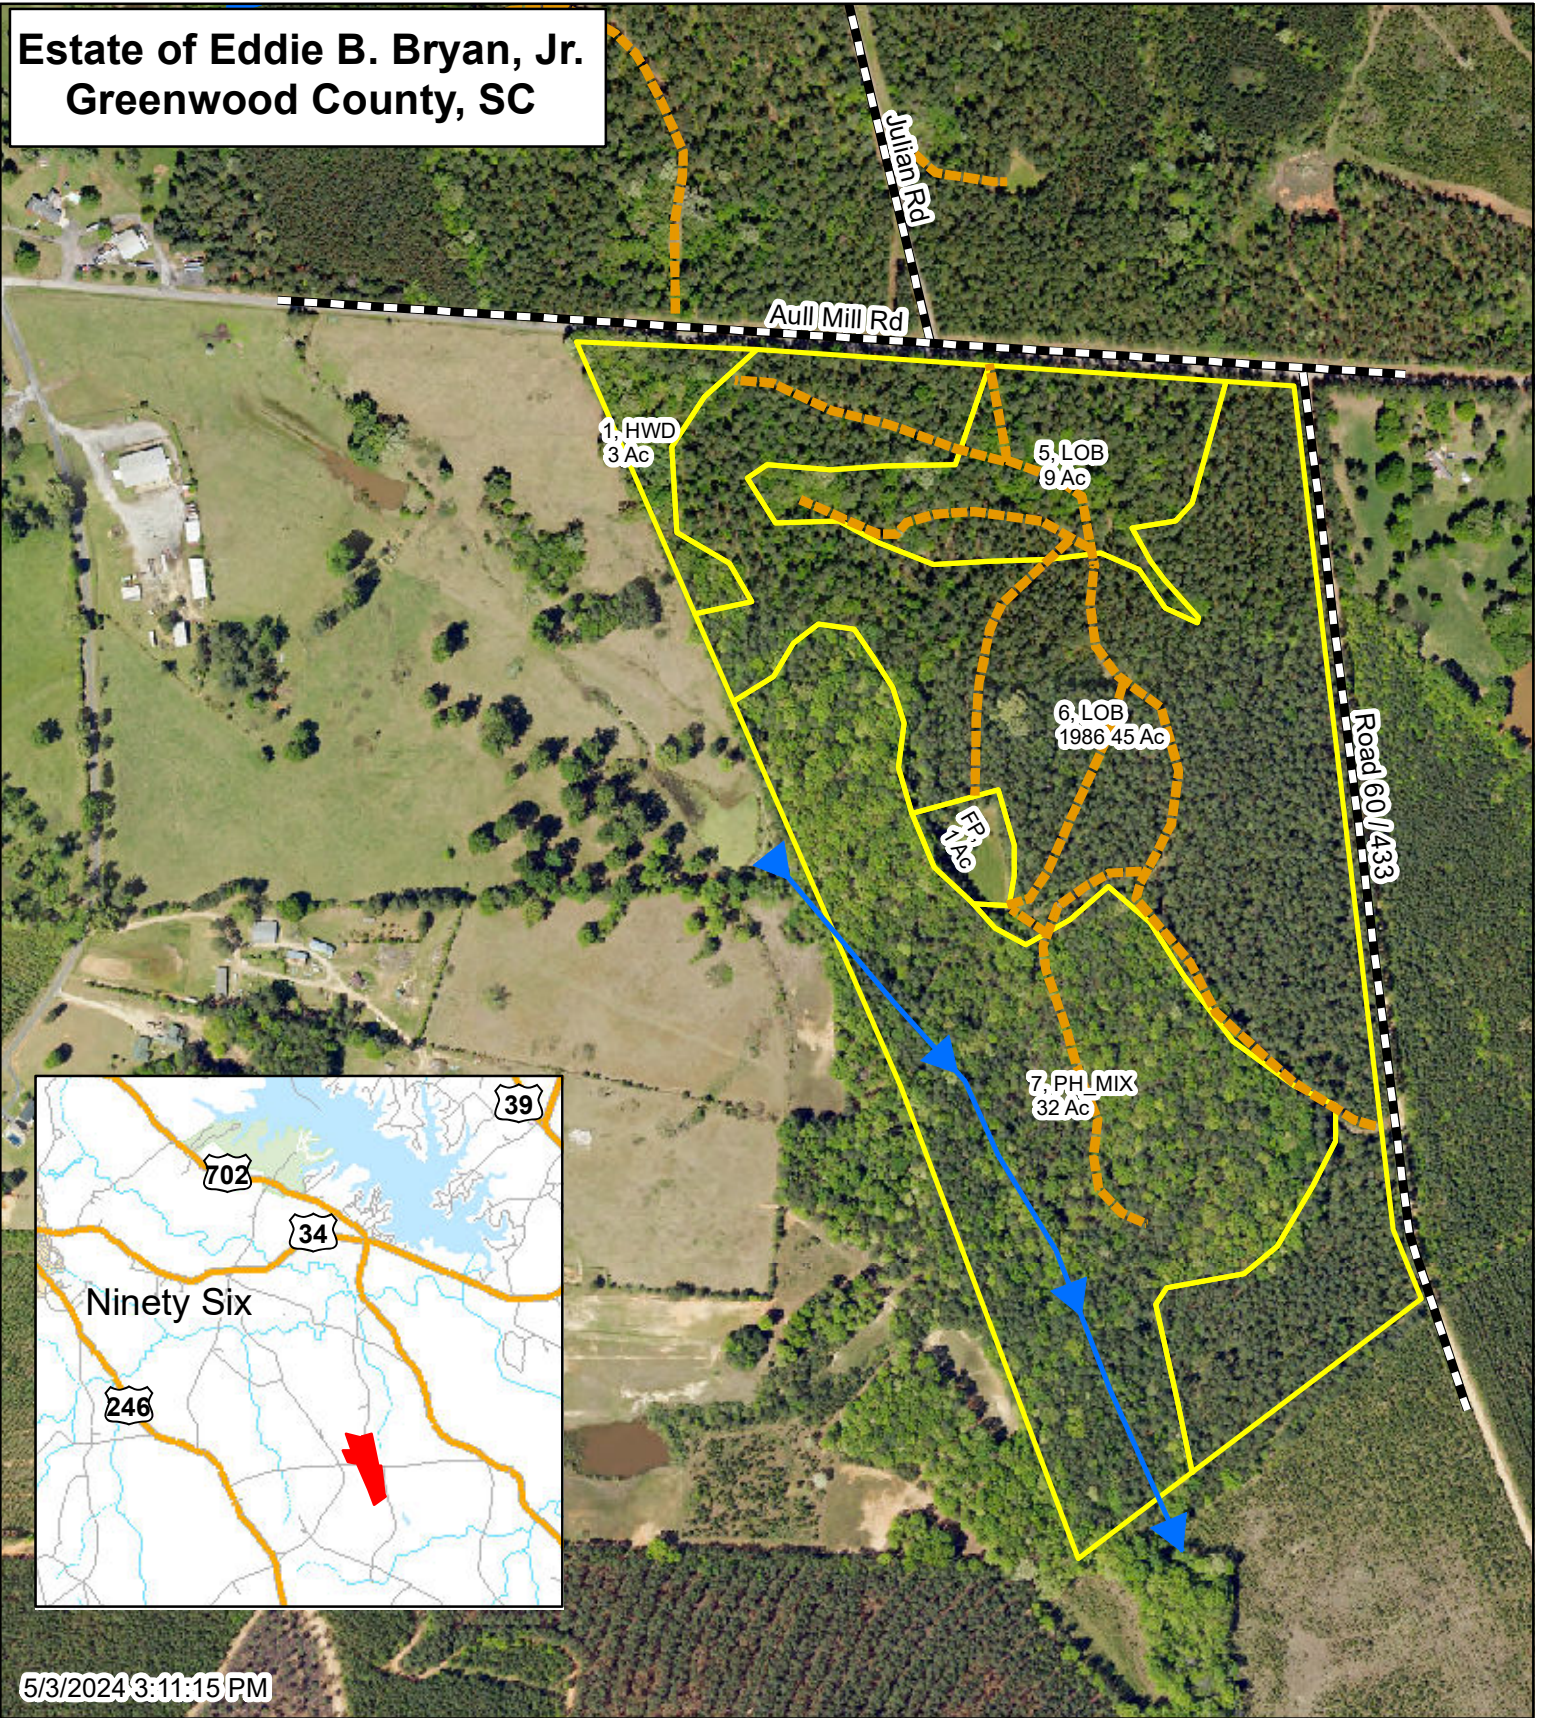

Estate of Eddie B. Bryan, Jr.
Greenwood County, SC

5/3/2024 3:11:15 PM

1 inch = 500 feet
0 330 660
Feet

This map is considered accurate; however, no warranty is given or implied.

864.229.0098
www.thompsonforest.com