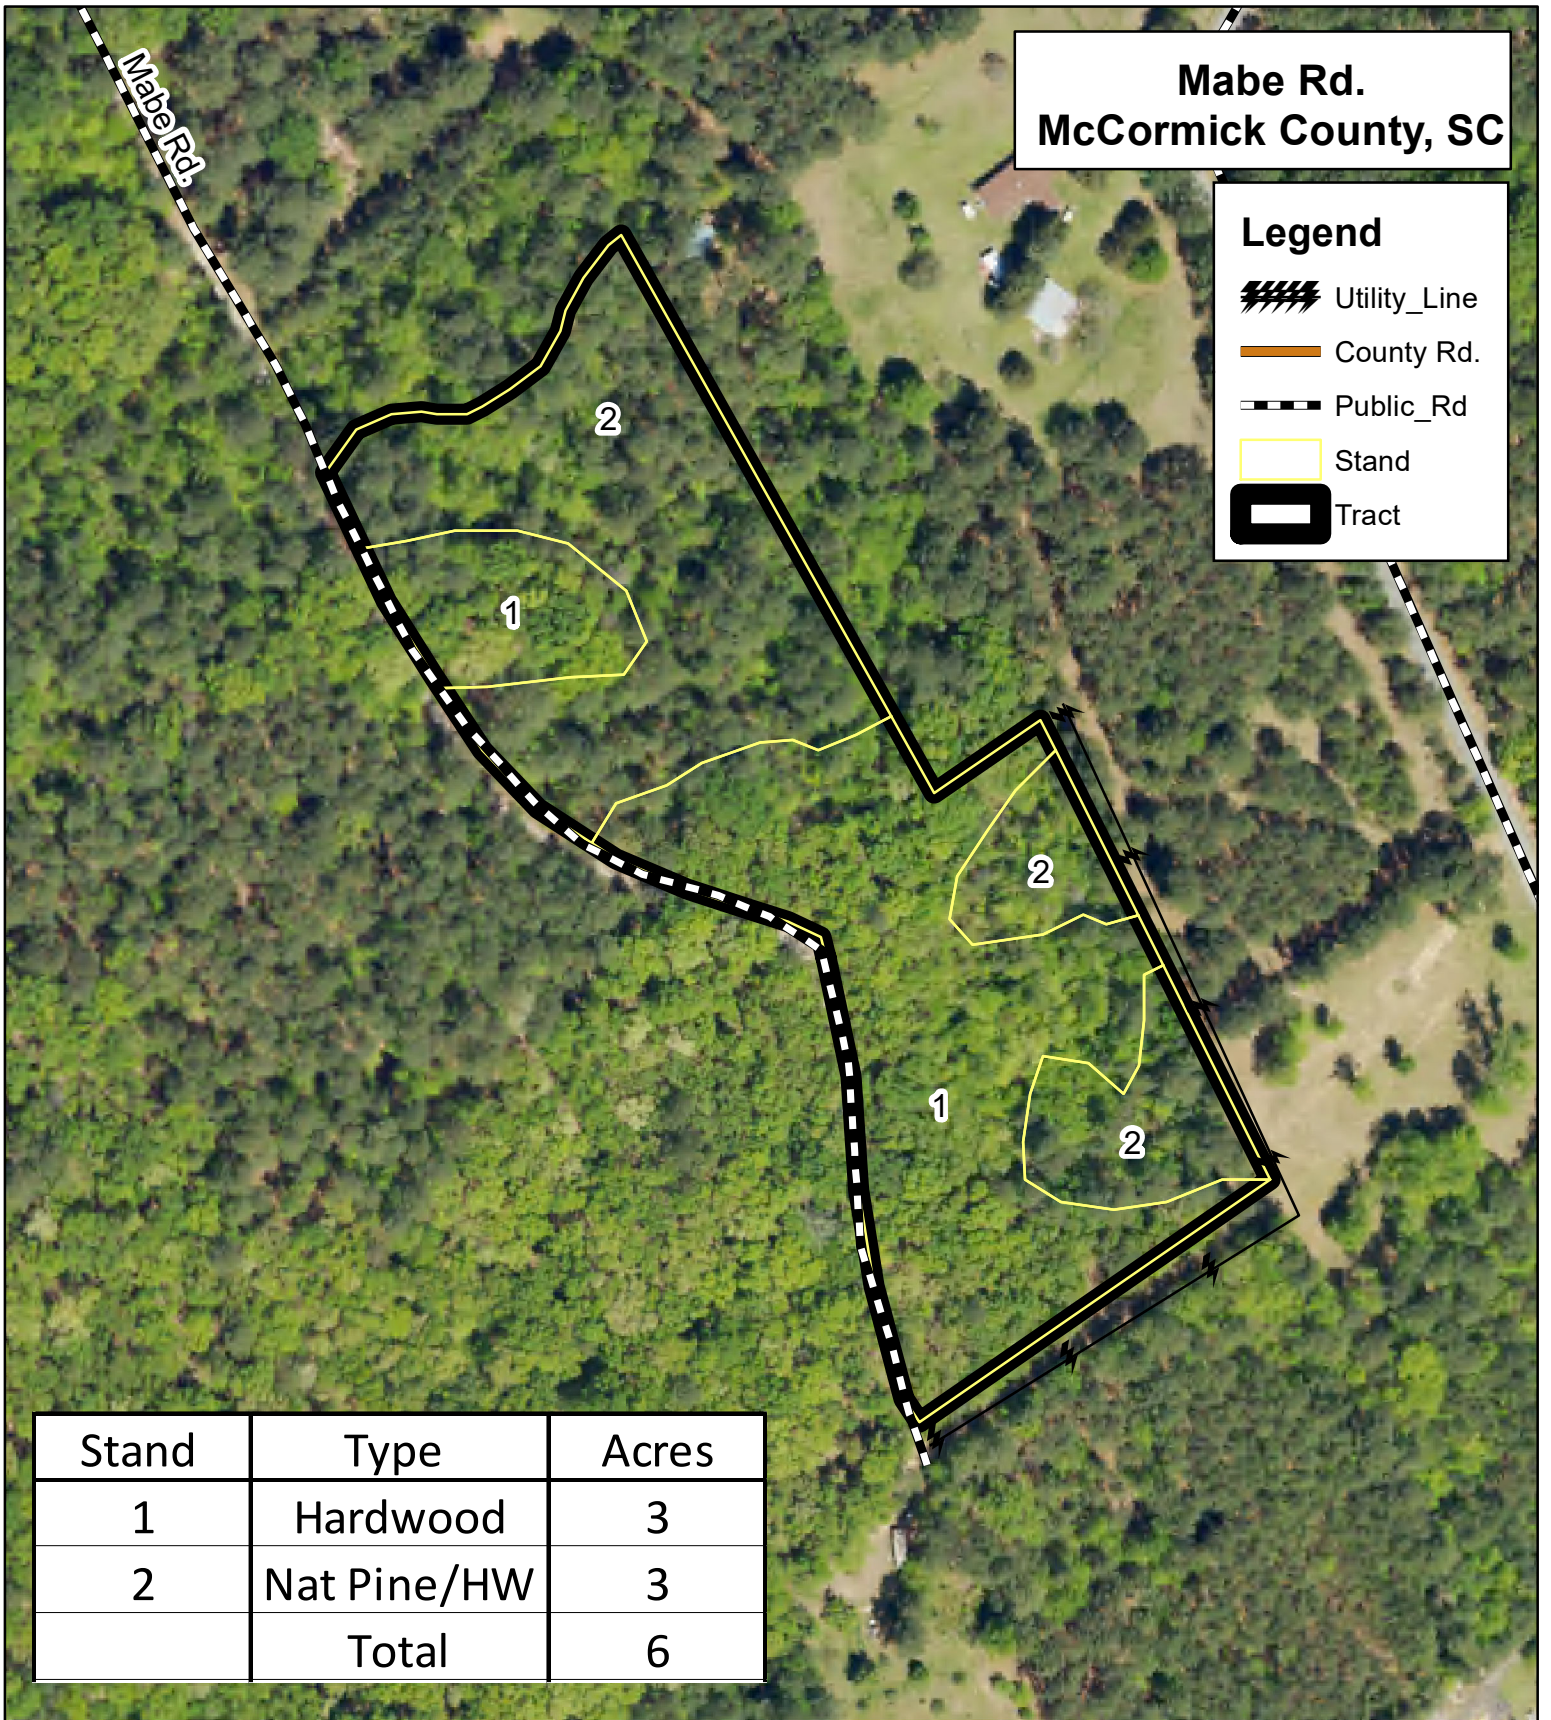

**Mabe Rd.
McCormick County, SC**

Legend

-  Utility_Line
-  County Rd.
-  Public_Rd
-  Stand
-  Tract

Stand	Type	Acres
1	Hardwood	3
2	Nat Pine/HW	3
	Total	6

Lat, Long: 33.812046, -82.264976

9/26/2024 10:19:39 AM

1 inch = 166 feet

This map is considered accurate; however, no warranty is given or implied.

864.229.0098
www.thompsonforest.com