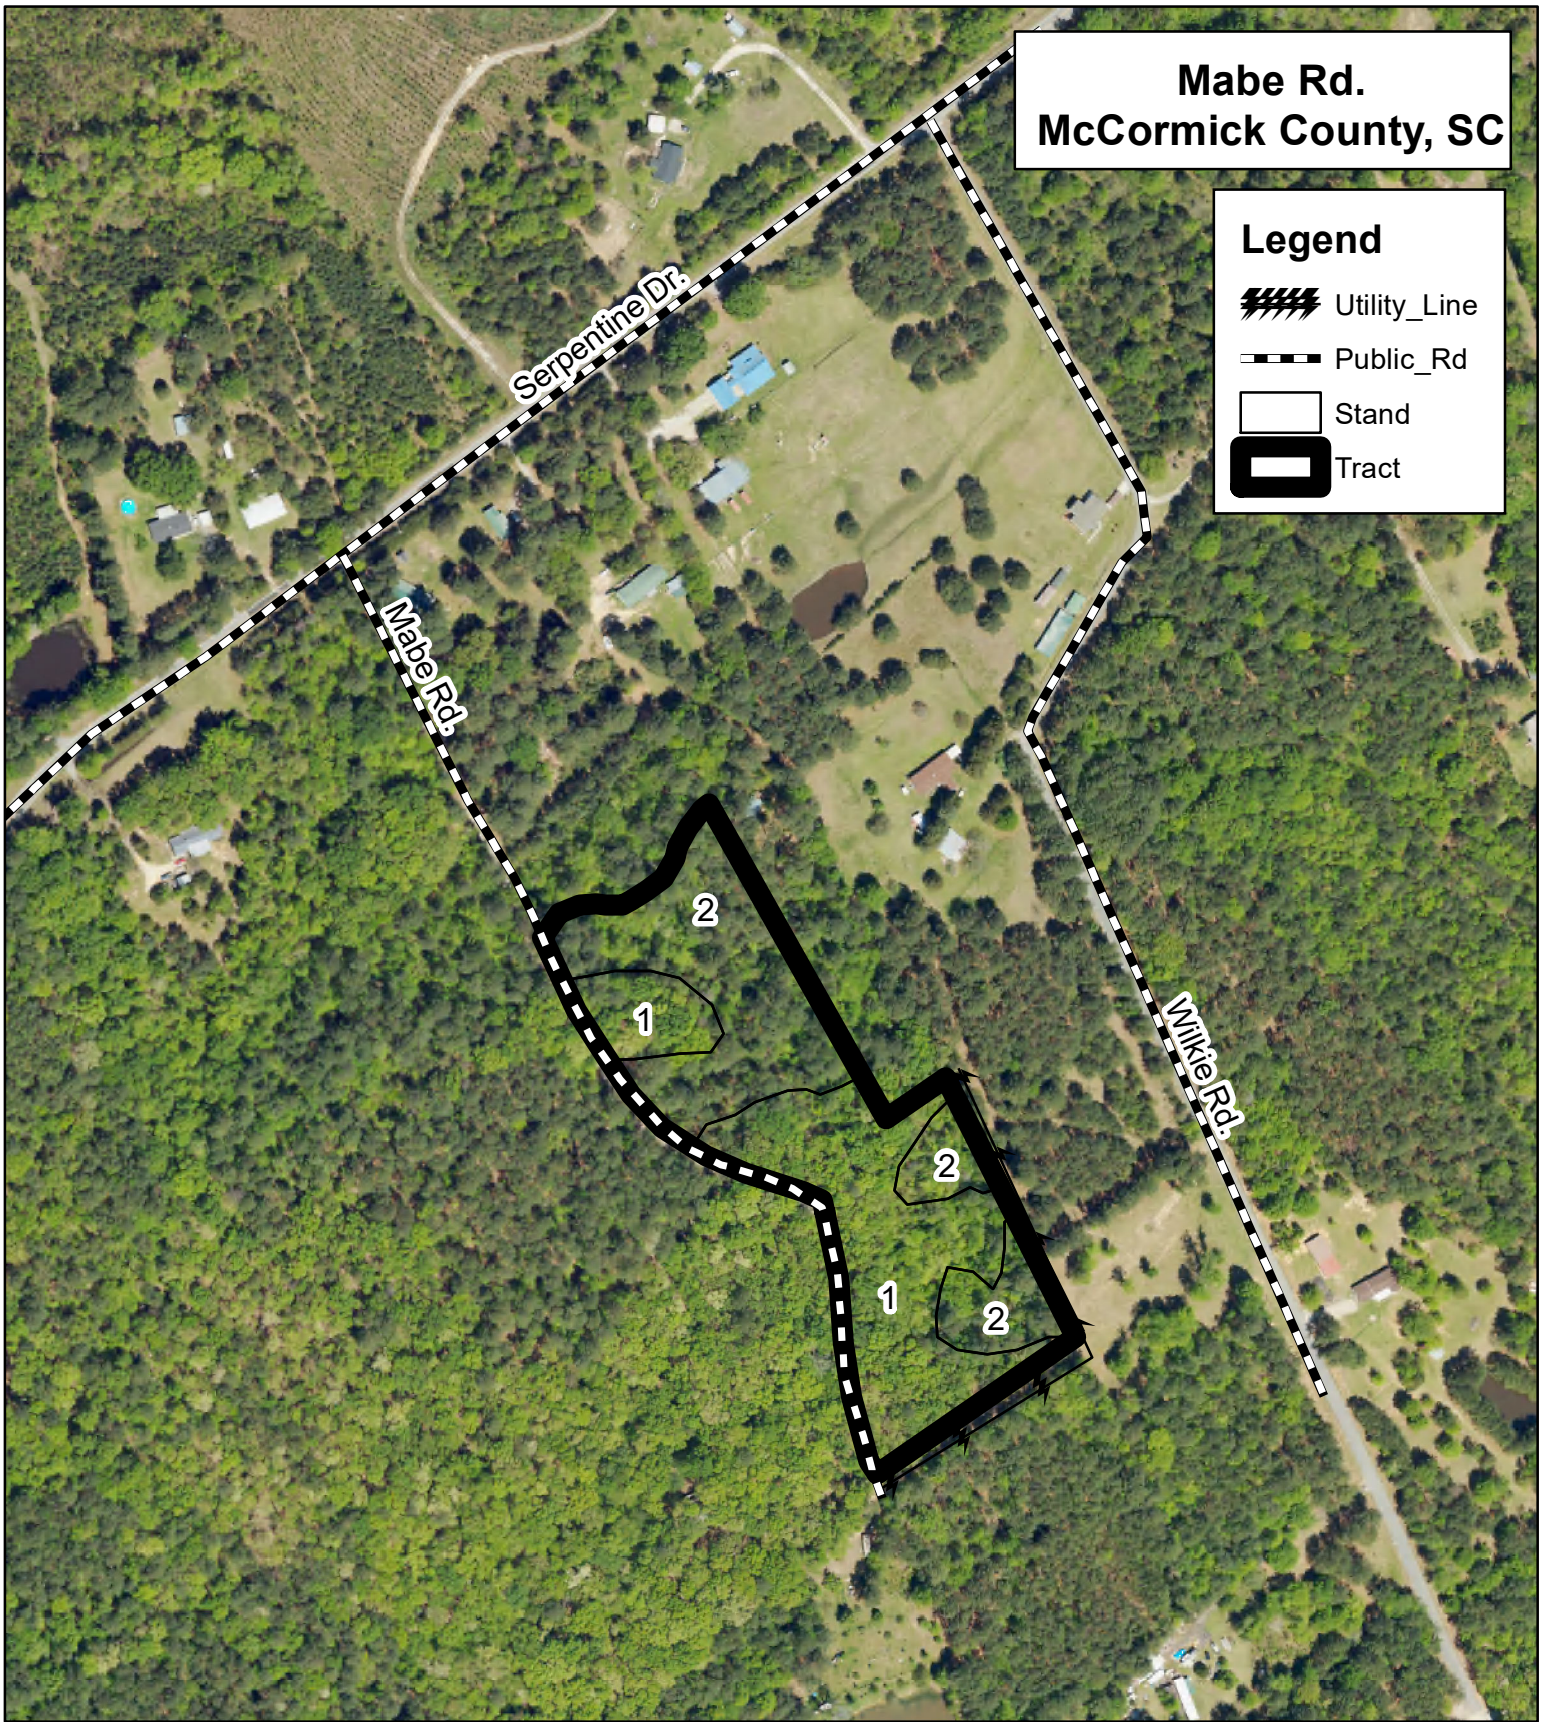

Mabe Rd.
McCormick County, SC

Legend

-  Utility_Line
-  Public_Rd
-  Stand
-  Tract

Lat, Long: 33.812046, -82.264976

9/26/2024 10:31:49 AM

This map is considered accurate; however, no warranty is given or implied.