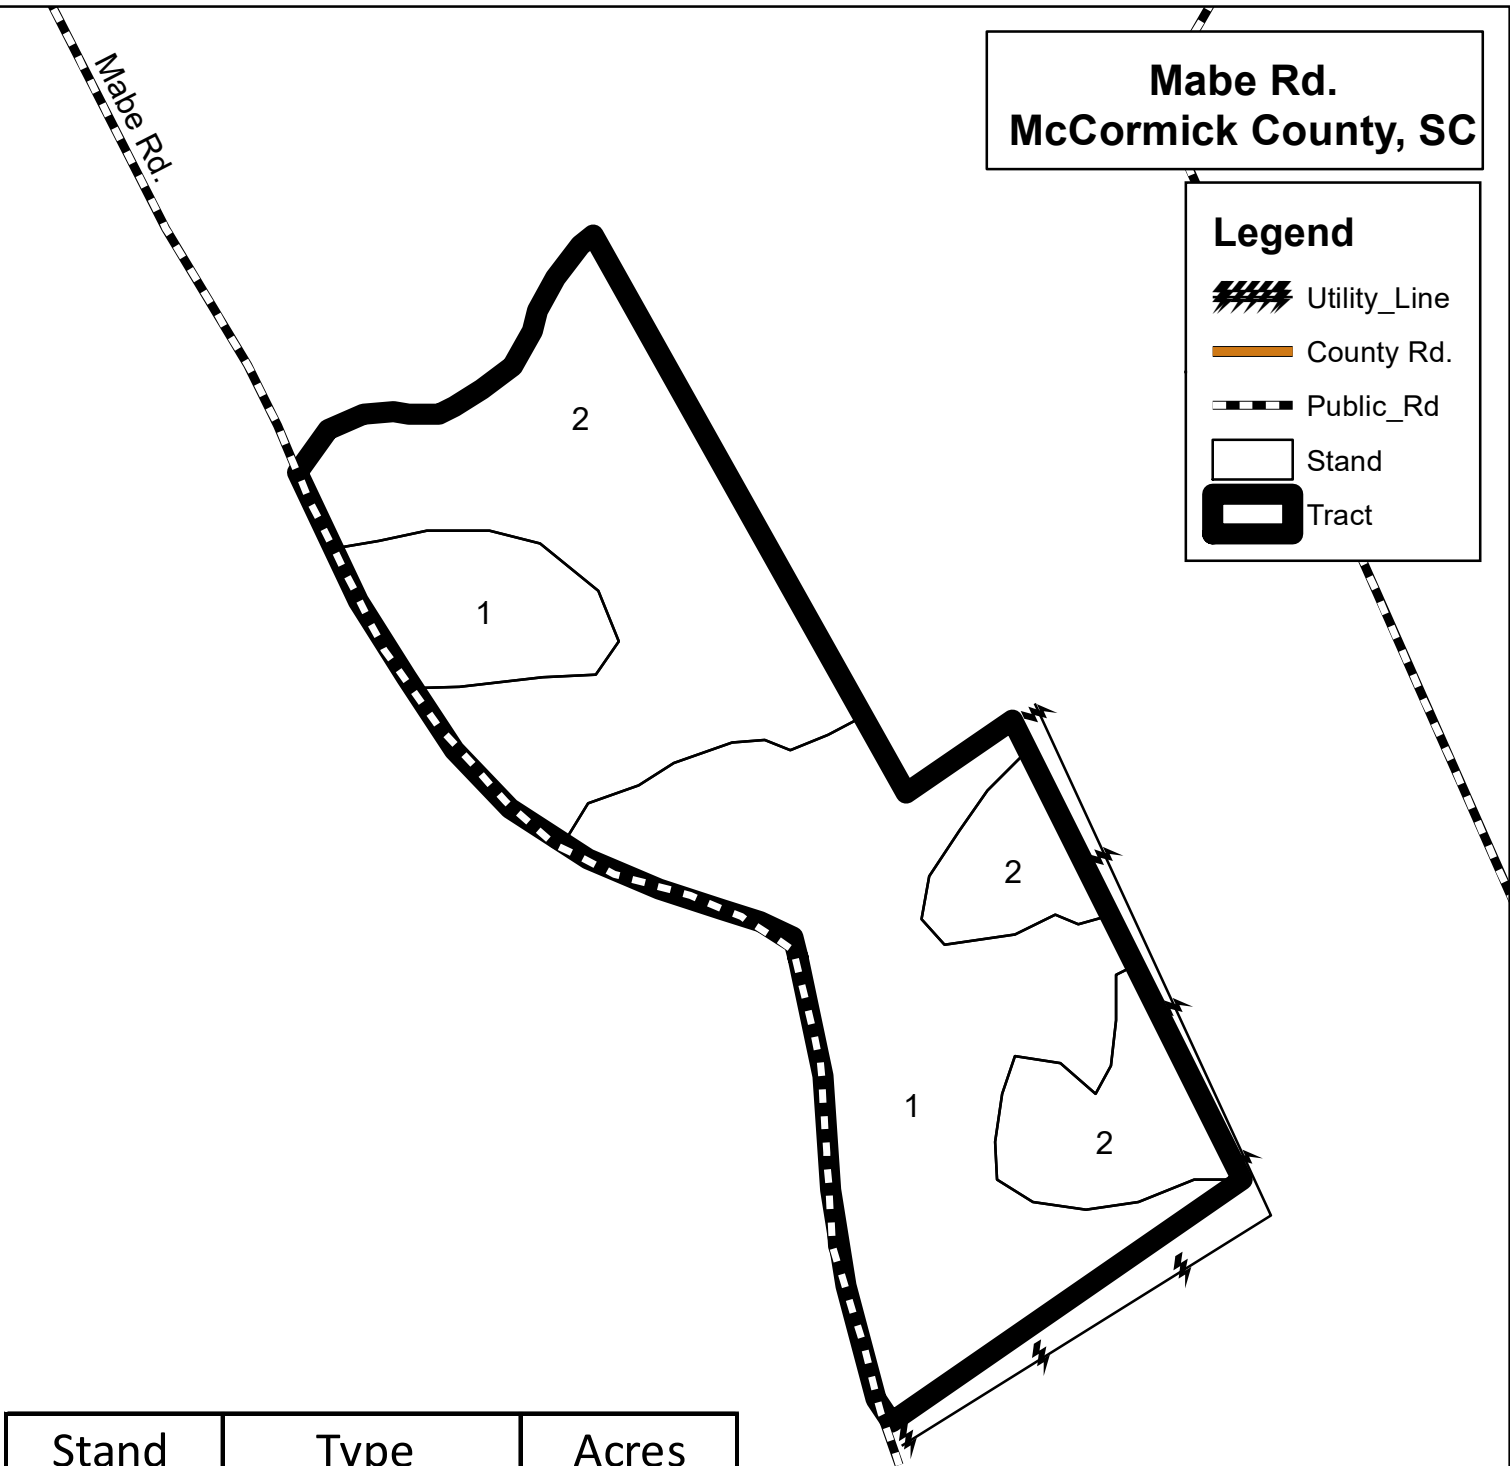

**Mabe Rd.  
McCormick County, SC**

**Legend**

-  Utility\_Line
-  County Rd.
-  Public\_Rd
-  Stand
-  Tract

Stand	Type	Acres
1	Hardwood	3
2	Nat Pine/HW	3
	Total	6

Lat, Long: 33.812046, -82.264976

9/26/2024 10:19:39 AM

1 inch = 166 feet

This map is considered accurate; however, no warranty is given or implied.

864.229.0098  
www.thompsonforest.com