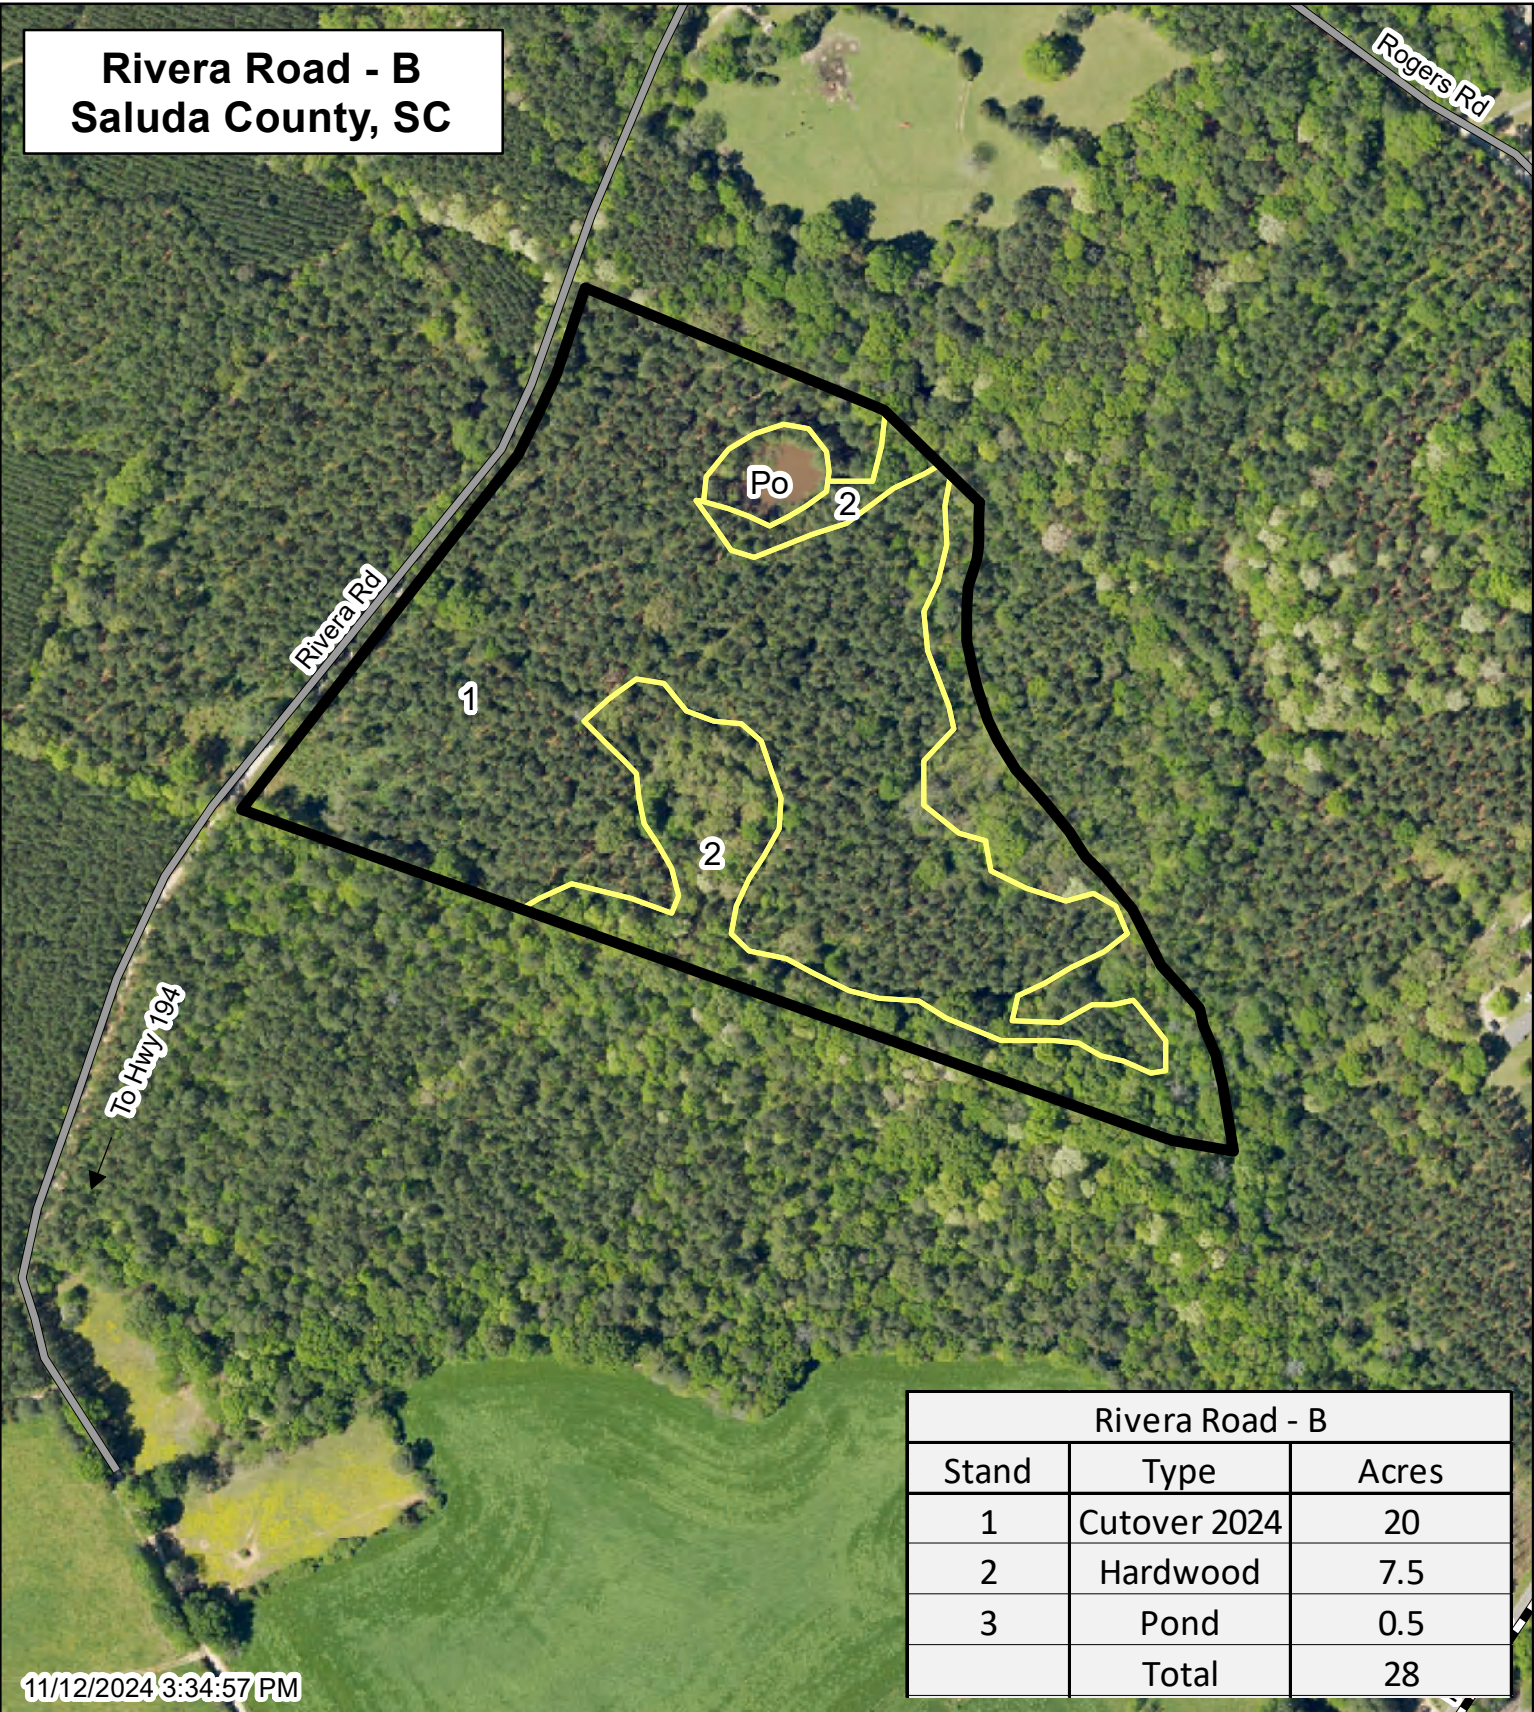

**Rivera Road - B  
Saluda County, SC**

Rivera Road - B		
Stand	Type	Acres
1	Cutover 2024	20
2	Hardwood	7.5
3	Pond	0.5
	<b>Total</b>	<b>28</b>

Lat, Long: 34.032962, -81.757912

1 inch = 334 feet

This map is considered accurate; however, no warranty is given or implied.