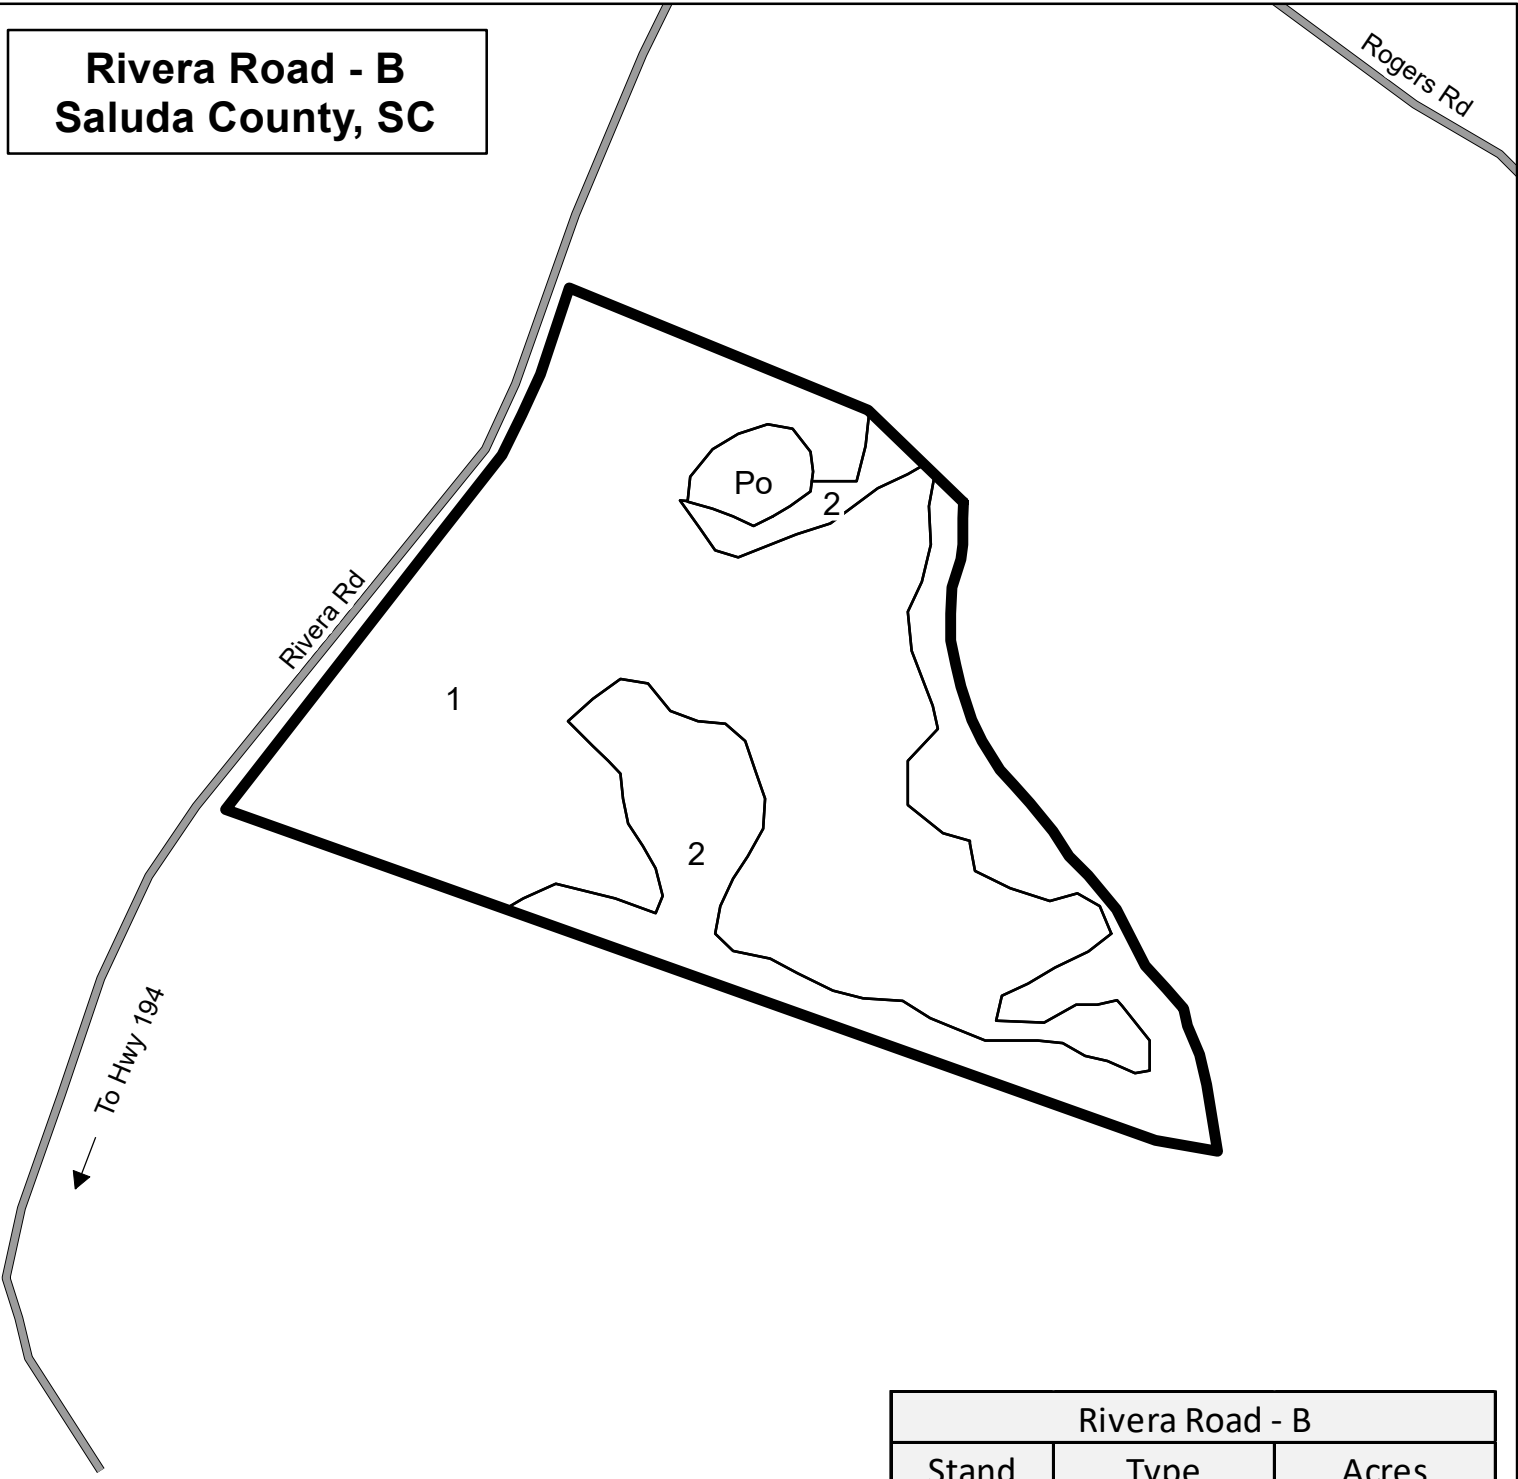

**Rivera Road - B
Saluda County, SC**

Rivera Road - B		
Stand	Type	Acres
1	Cutover 2024	20
2	Hardwood	7.5
3	Pond	0.5
	Total	28

11/12/2024 3:34:57 PM

Lat, Long: 34.032962, -81.757912

This map is considered accurate; however, no warranty is given or implied.