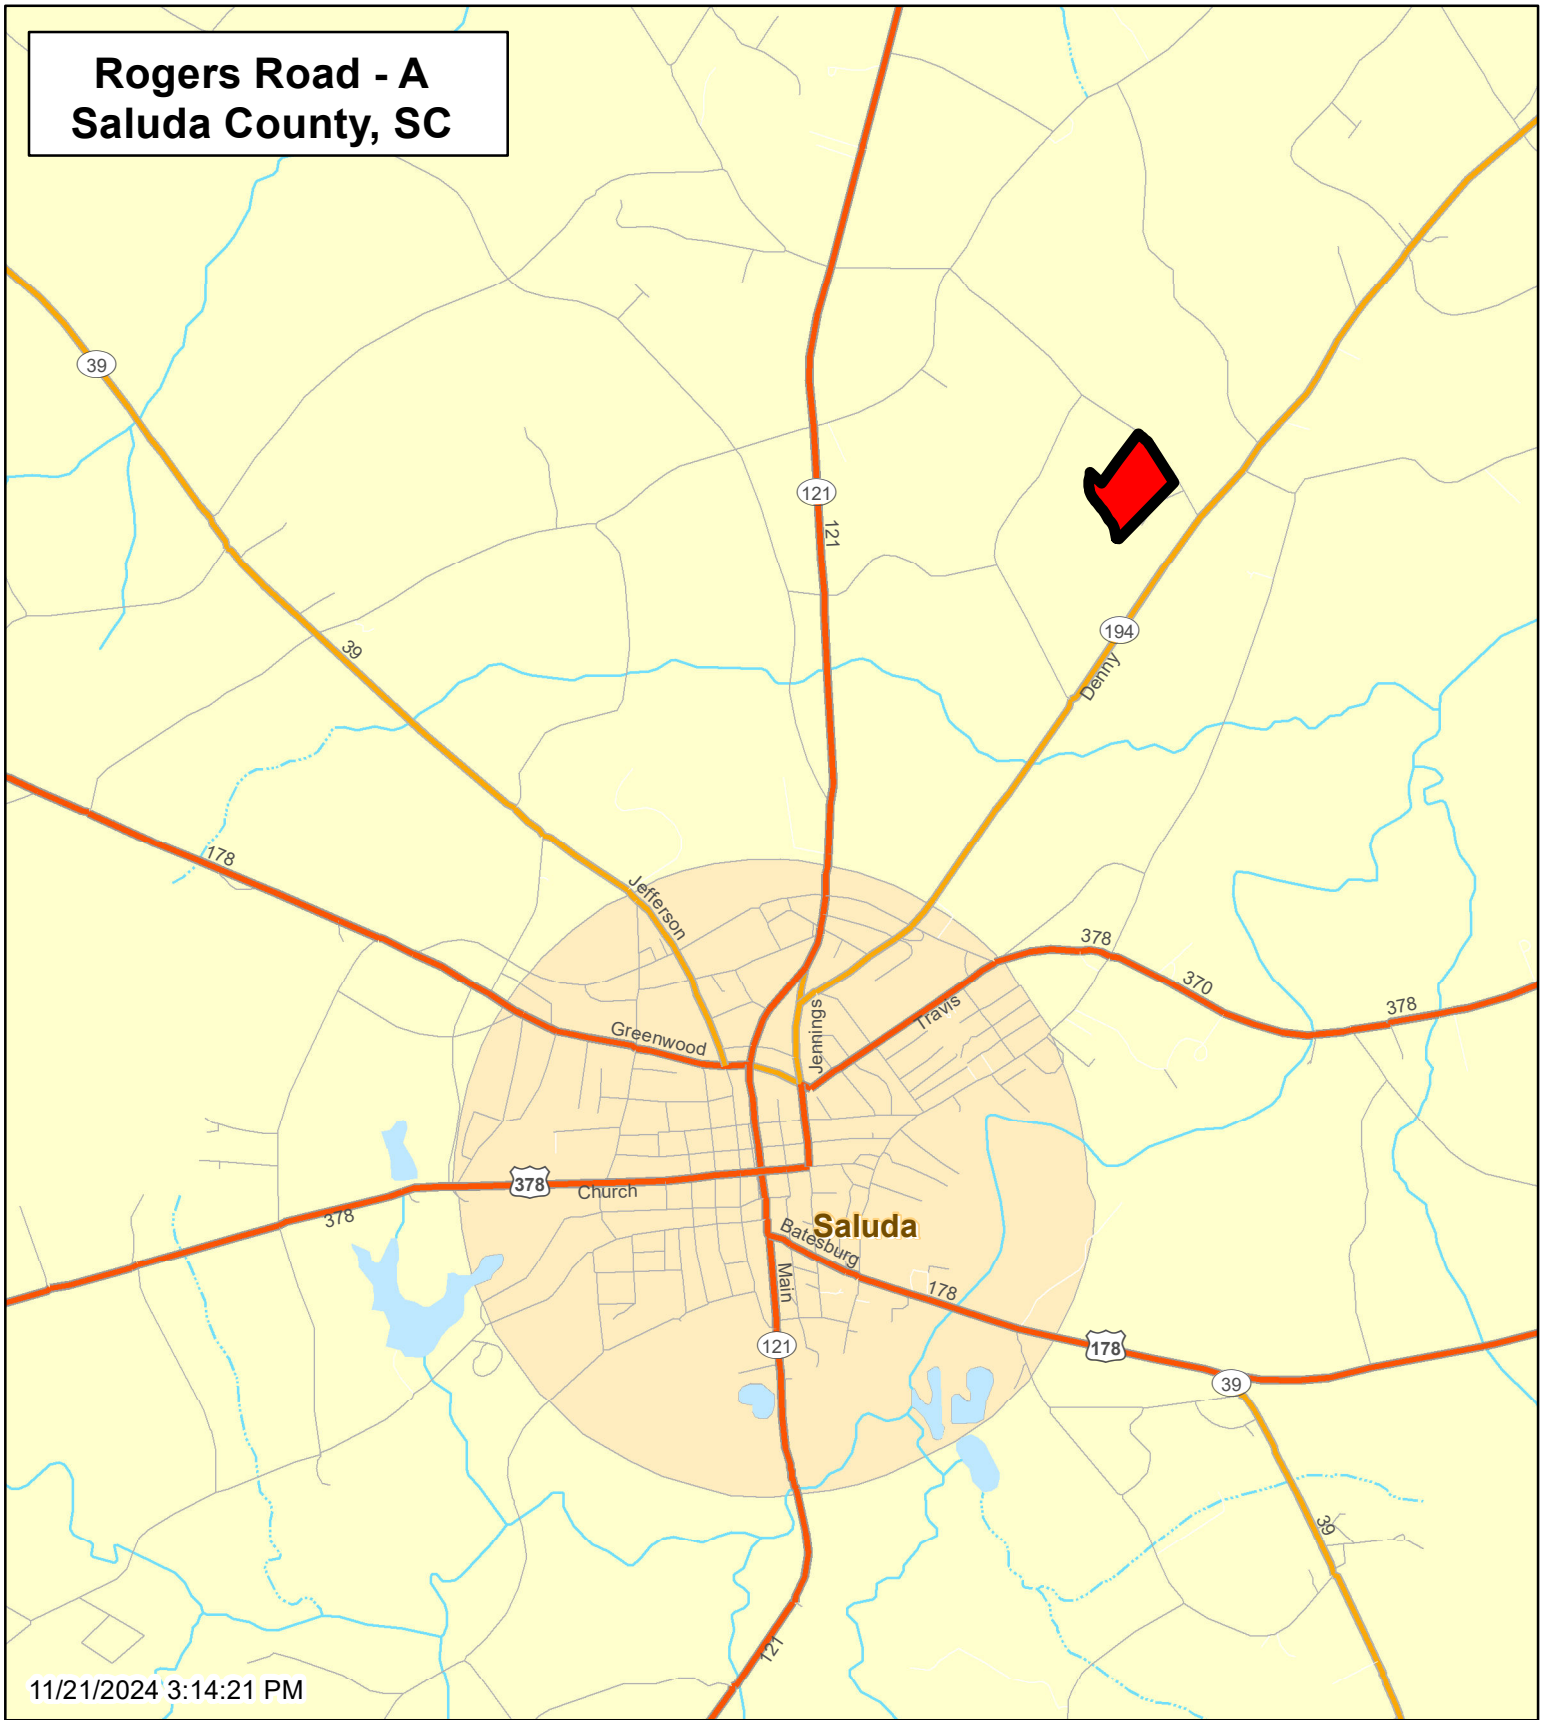

Rogers Road - A
Saluda County, SC

11/21/2024 3:14:21 PM

Lat, Long: 34.032962, -81.757912

1 inch = 3,257 feet

0 360 720 1080 1440 1800 2160 2520 2880 3240 3600

Feet

This map is considered accurate; however, no warranty is given or implied.