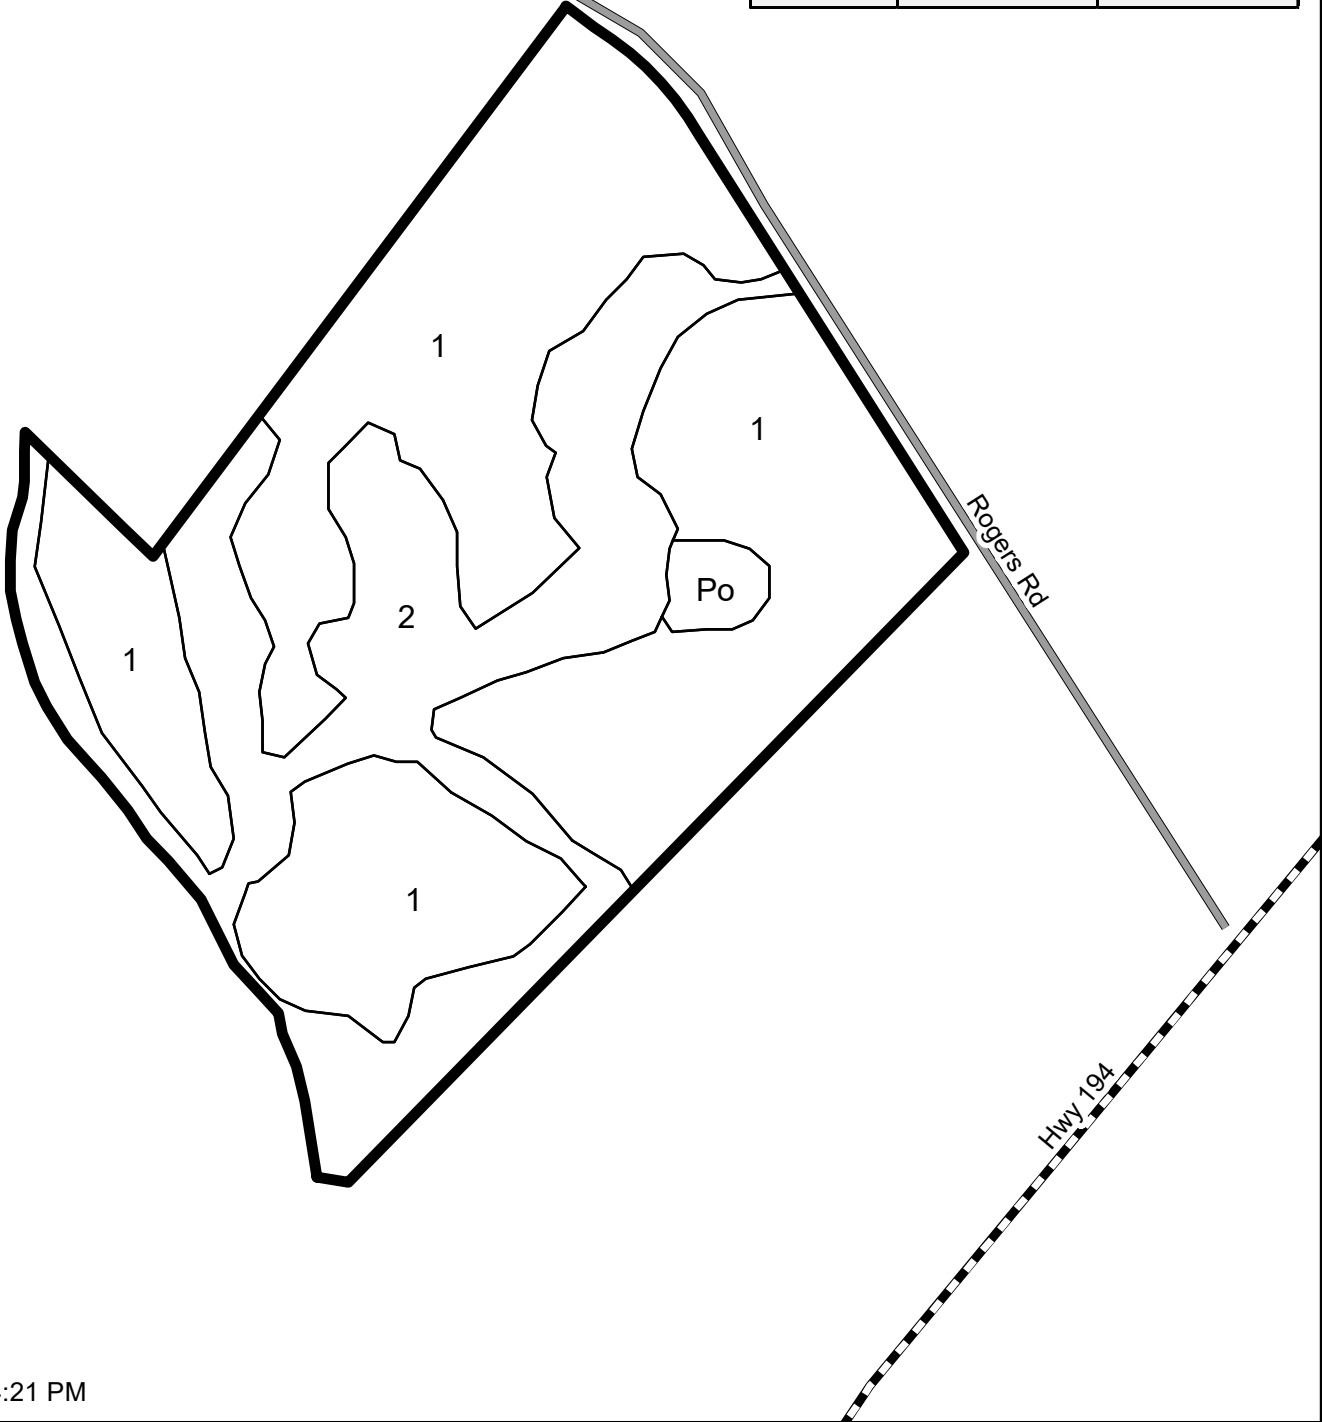

**Rogers Road - A**  
**Saluda County, SC**

Rogers Road - A		
Stand	Type	Acres
1	Cutover 2024	19.5
2	Hardwood	9
3	Pond	0.5
	Total	29

11/21/2024 3:14:21 PM

Lat, Long: 34.032962, -81.757912

1 inch = 291 feet

This map is considered accurate; however, no warranty is given or implied.

864.229.0098  
www.thompsonforest.com