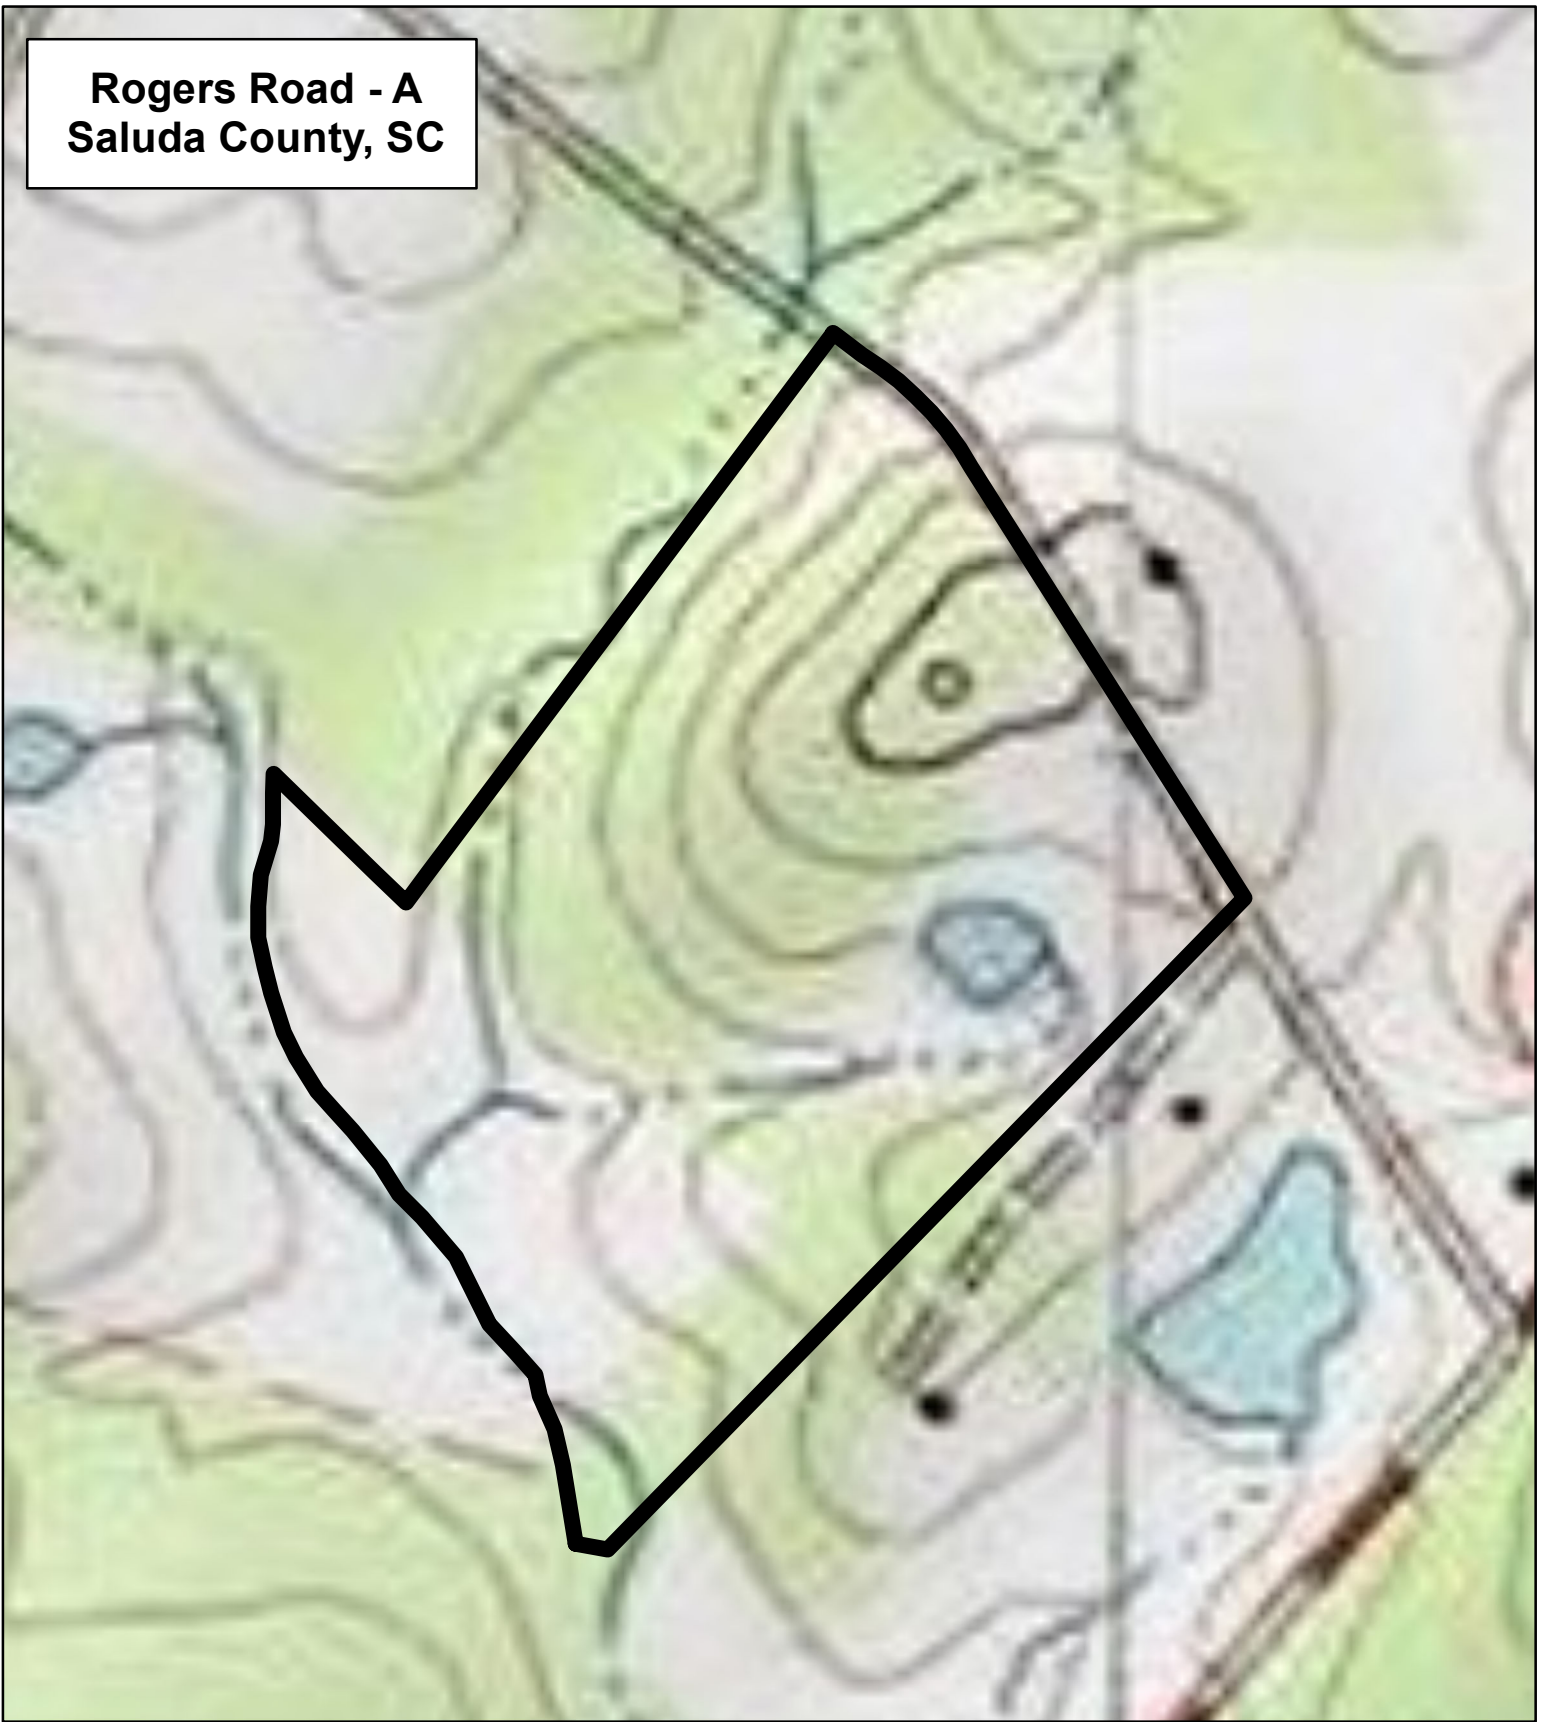

**Rogers Road - A
Saluda County, SC**

Lat, Long:

8/7/2024 1:53:58 PM

1 inch = 281 feet

This map is considered accurate; however, no warranty is given or implied.

864.229.0098
www.thompsonforest.com