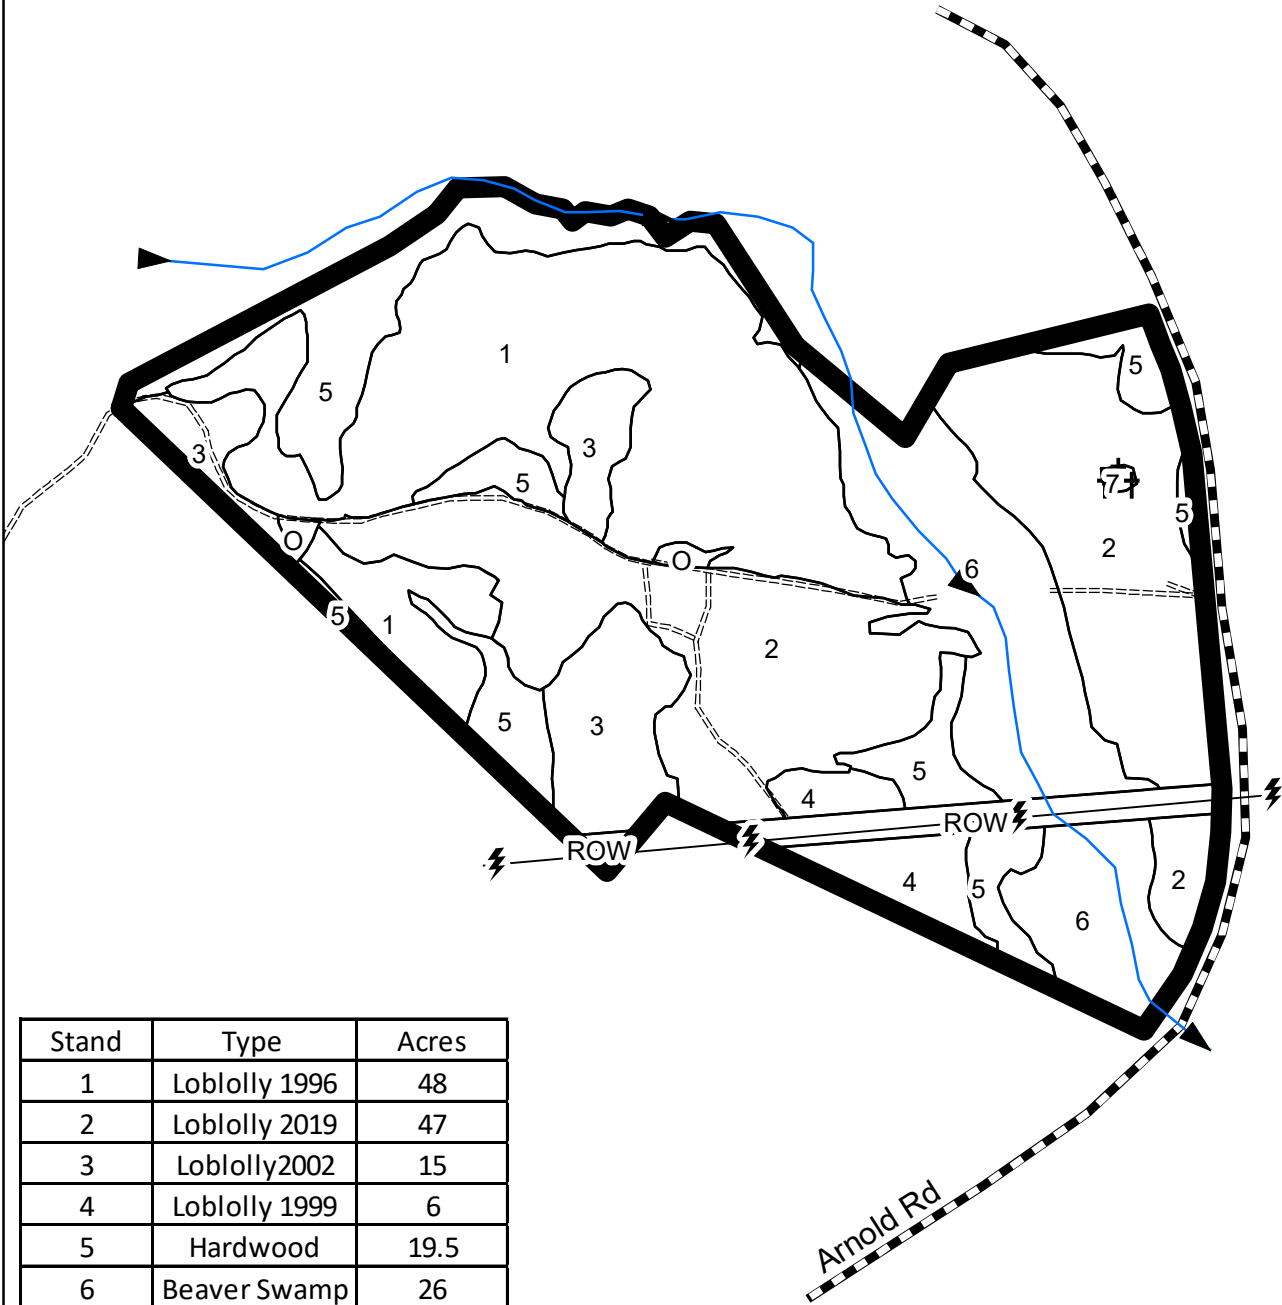

The Creekside Tract Laurens County, SC

Legend

- ===== Woods_Rd
- ▬▬▬▬ Public_Rd
- ⚡⚡ Utility_Line
- †† Cemetery
- ▶ Stream
- Stand
- ▭ Tract

Stand	Type	Acres
1	Loblolly 1996	48
2	Loblolly 2019	47
3	Loblolly2002	15
4	Loblolly 1999	6
5	Hardwood	19.5
6	Beaver Swamp	26
7	Cemetery	0.5
O	Open	1
ROW	Right-of-Way	5
	Total	168

9/26/2024 4:10:44 PM

1 inch = 709 feet

0 330 660 1,320 Feet

This map is considered accurate; however, no warranty is given or implied.