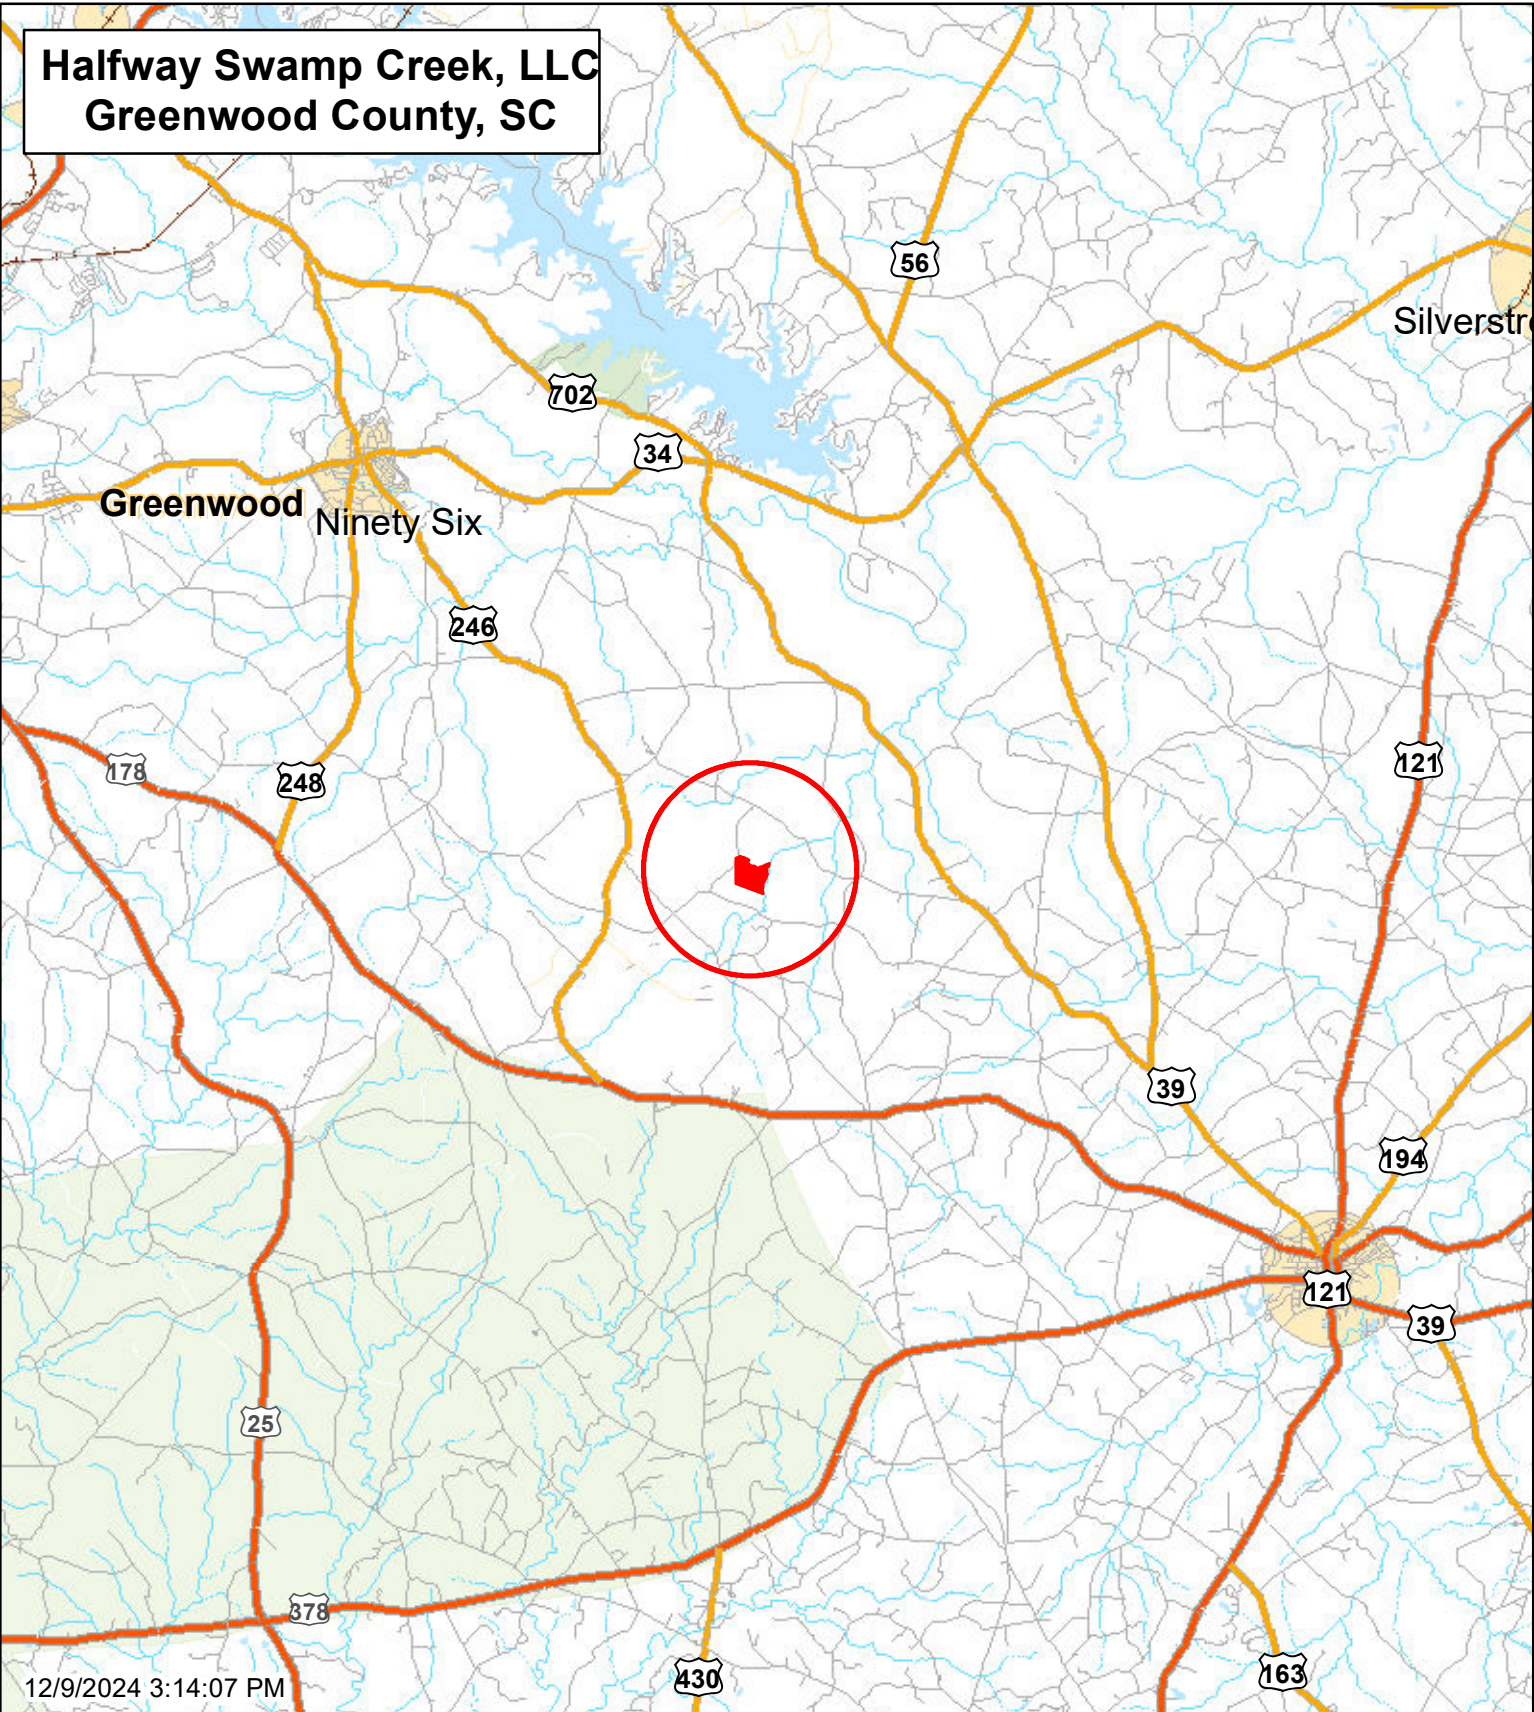

**Halfway Swamp Creek, LLC
Greenwood County, SC**

Lat, Long: 34.089378, -81.925950

1 inch = 15,000 feet

This map is considered accurate; however, no warranty is given or implied.

864.229.0098
www.thompsonforest.com