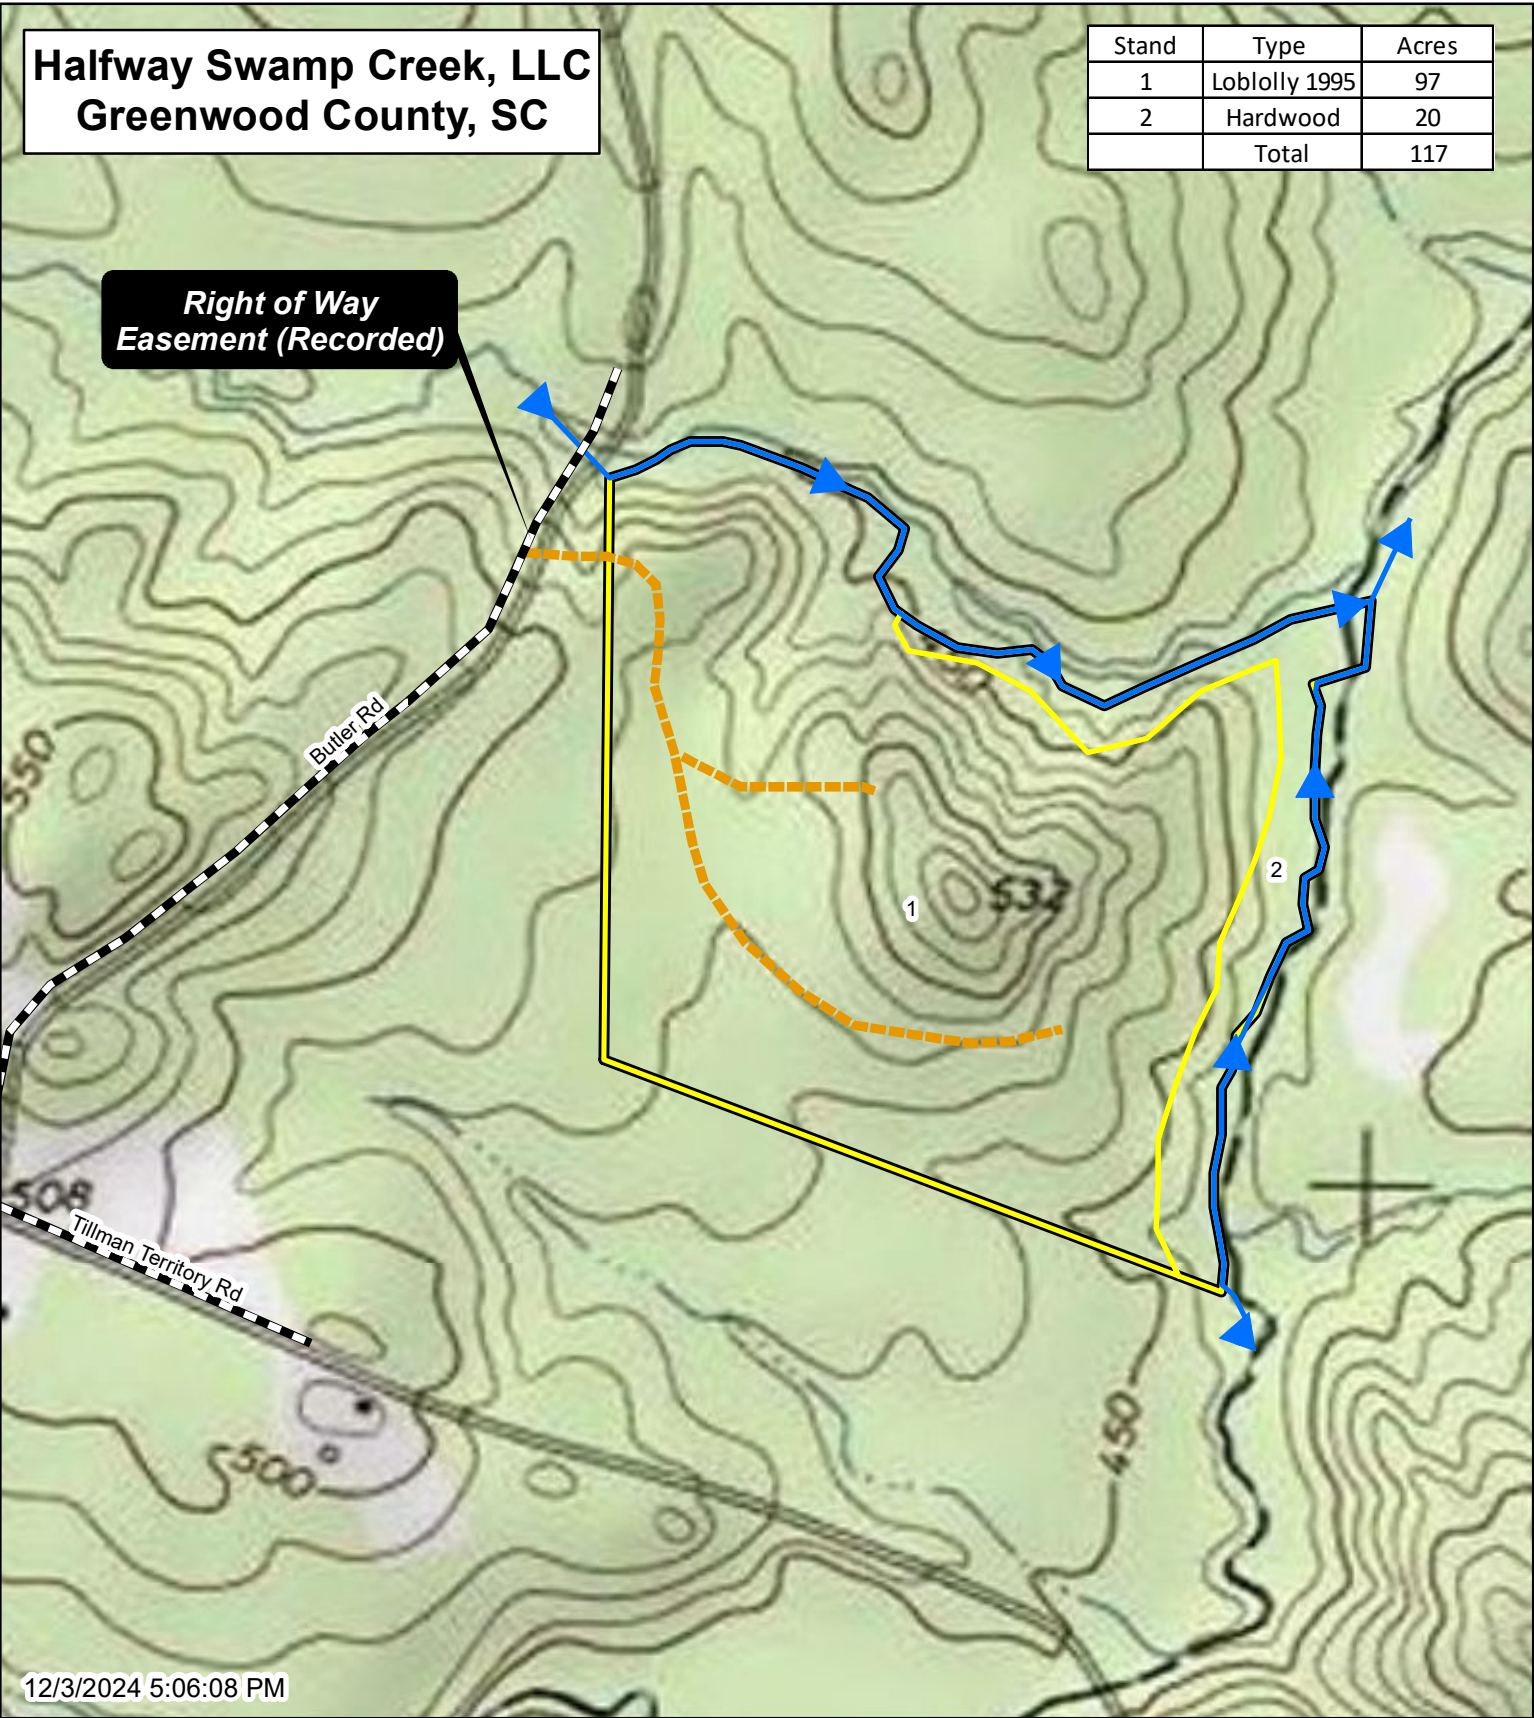

**Halfway Swamp Creek, LLC
Greenwood County, SC**

Stand	Type	Acres
1	Loblolly 1995	97
2	Hardwood	20
	Total	117

**Right of Way
Easement (Recorded)**

12/3/2024 5:06:08 PM

Lat, Long: 34.089378, -81.925950

1 inch = 660 feet
0 330 660 1,320 Feet

This map is considered accurate; however, no warranty is given or implied.

864.229.0098
www.thompsonforest.com