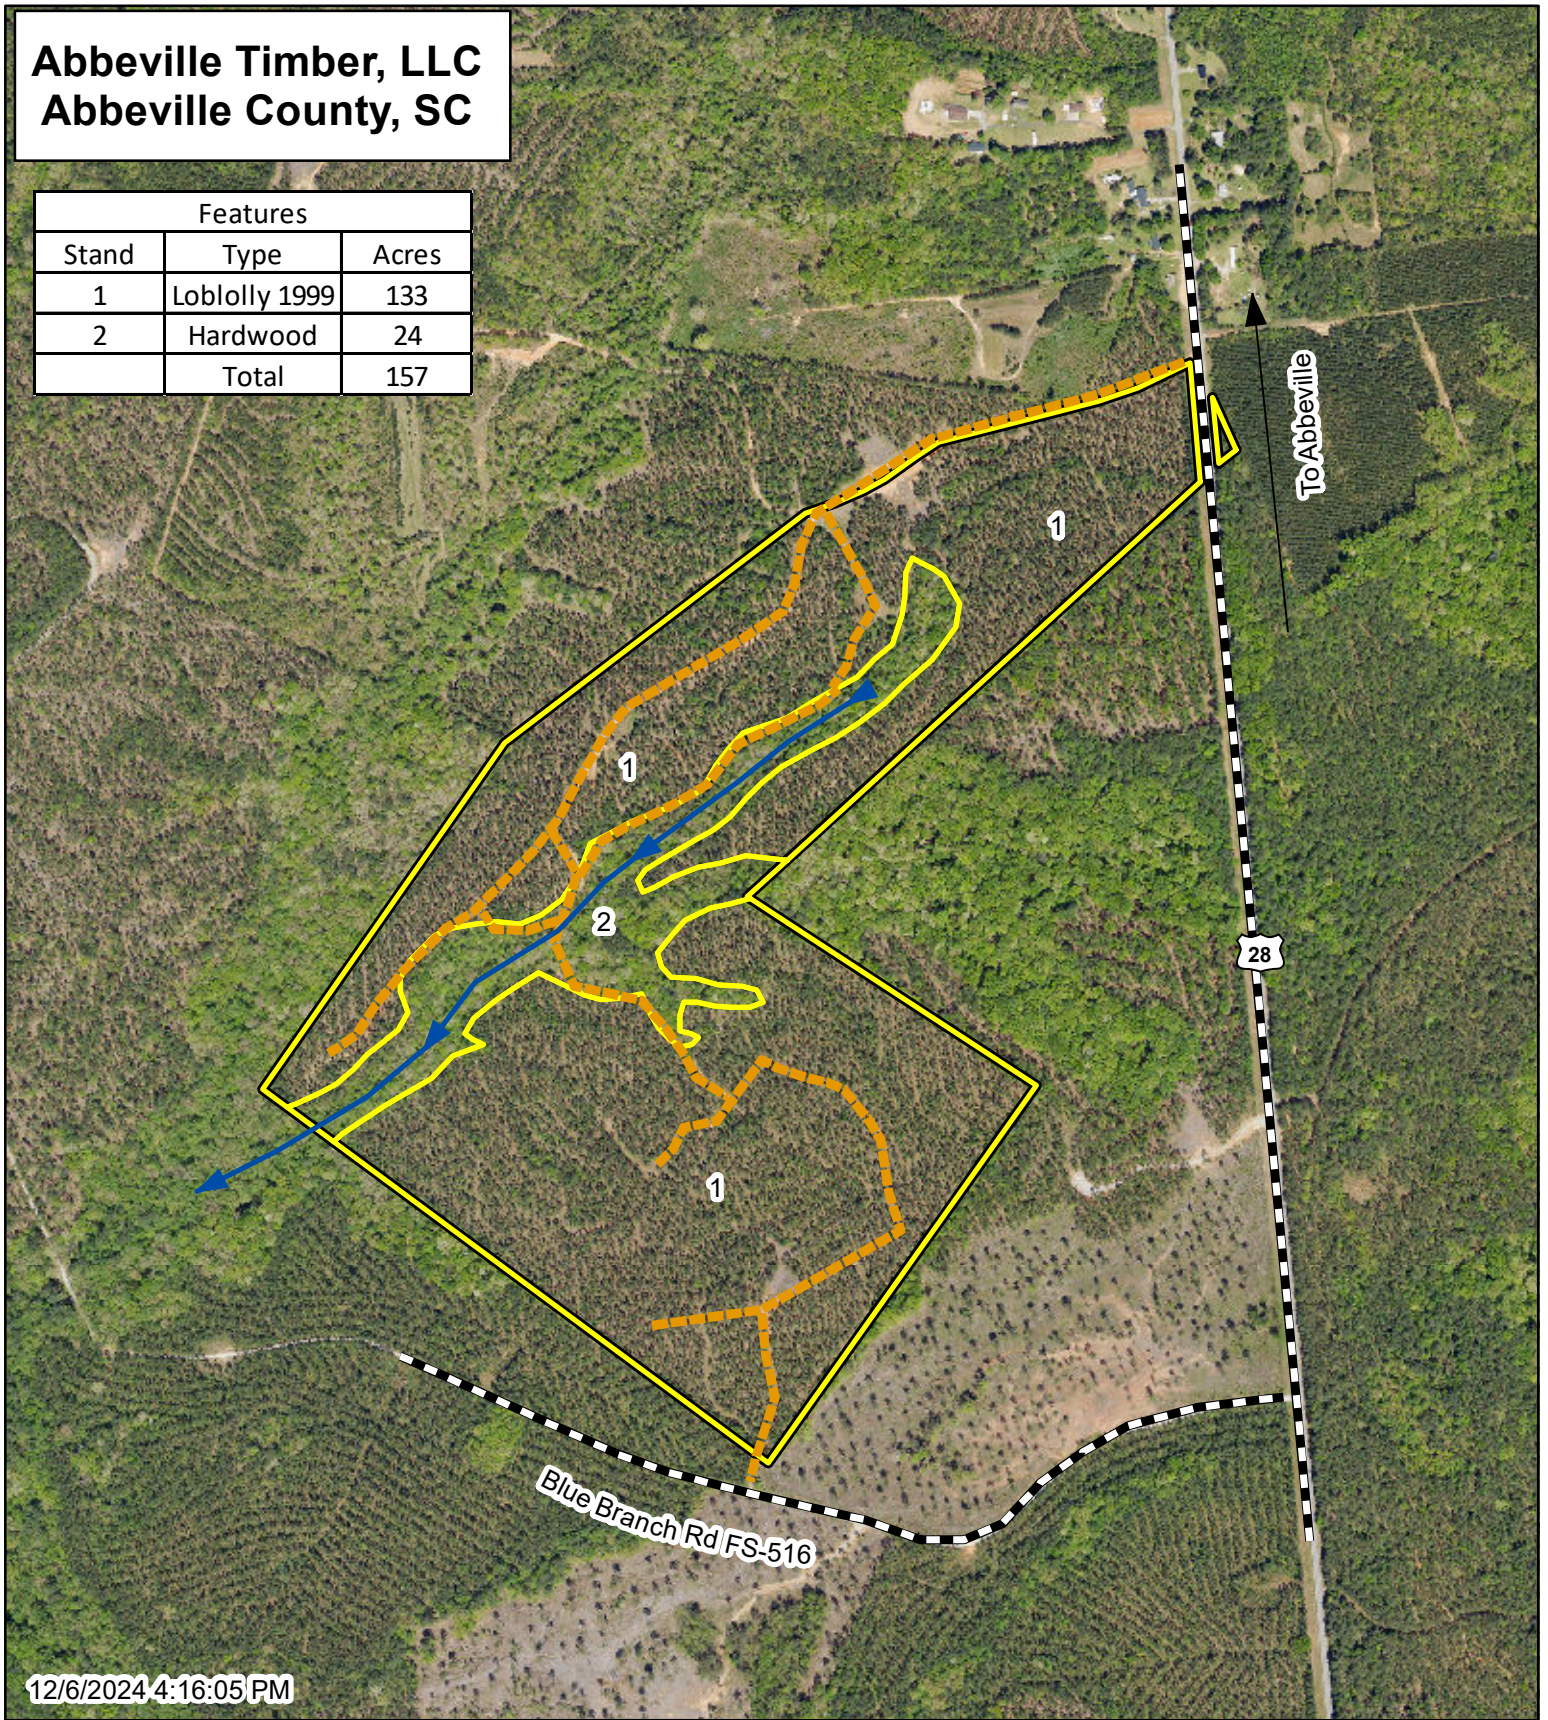

**Abbeville Timber, LLC**  
**Abbeville County, SC**

Features		
Stand	Type	Acres
1	Loblolly 1999	133
2	Hardwood	24
Total		157

12/6/2024 4:16:05 PM

Lat, Long: 34.10340, -82.38075

1 inch = 757 feet  
 0 330 660 1,320  
 Feet

This map is considered accurate; however, no warranty is given or implied.

864.229.0098  
 www.thompsonforest.com