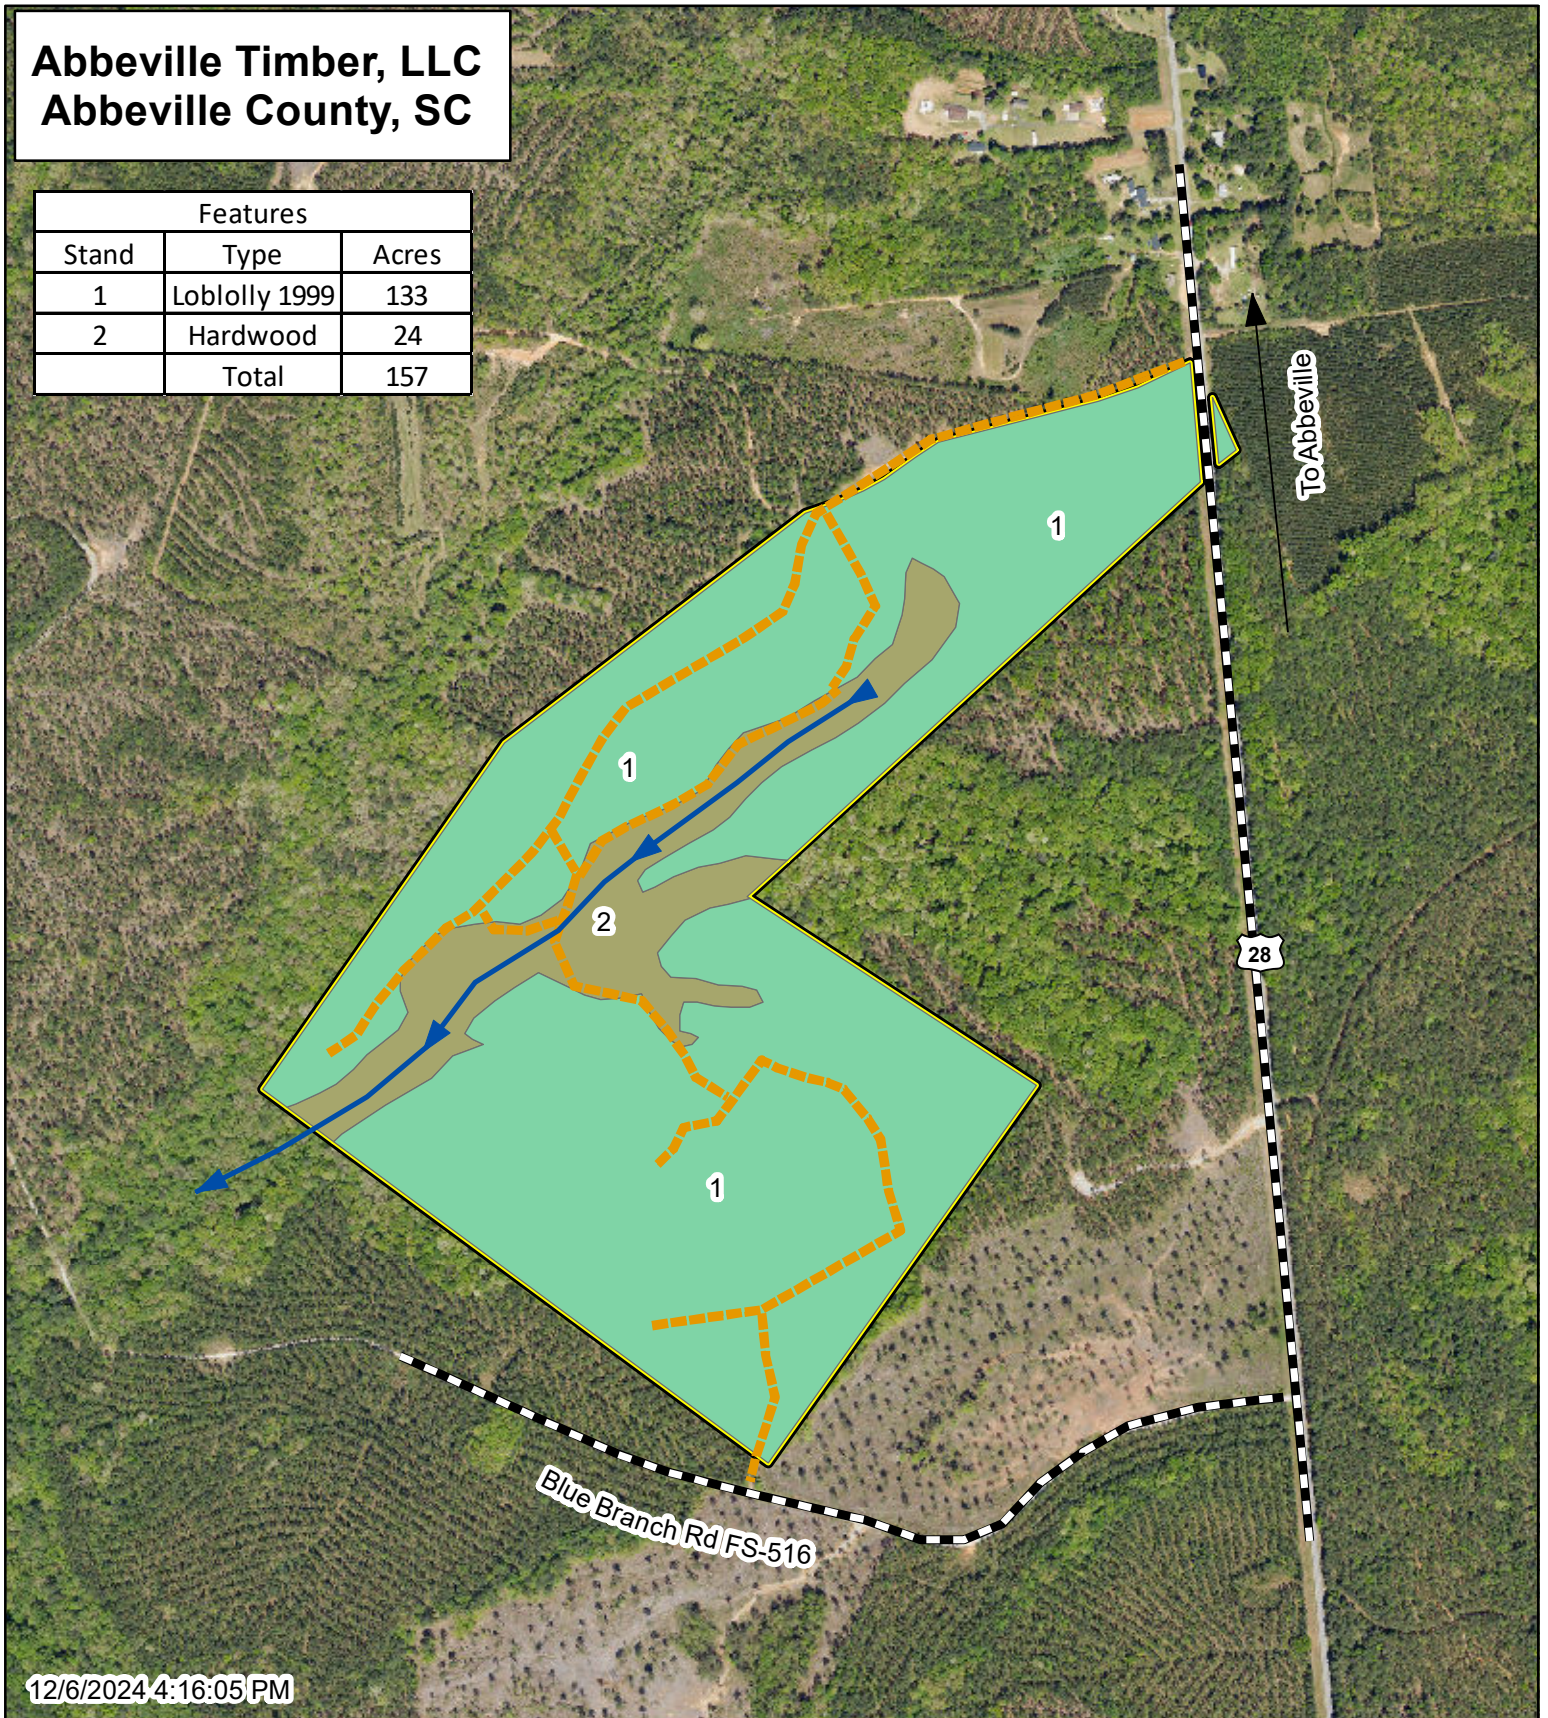

Abbeville Timber, LLC Abbeville County, SC

Features		
Stand	Type	Acres
1	Loblolly 1999	133
2	Hardwood	24
	Total	157

Lat, Long: 34.10340, -82.38075

1 inch = 757 feet
0 330 660 1,320
Feet

This map is considered accurate; however, no warranty is given or implied.