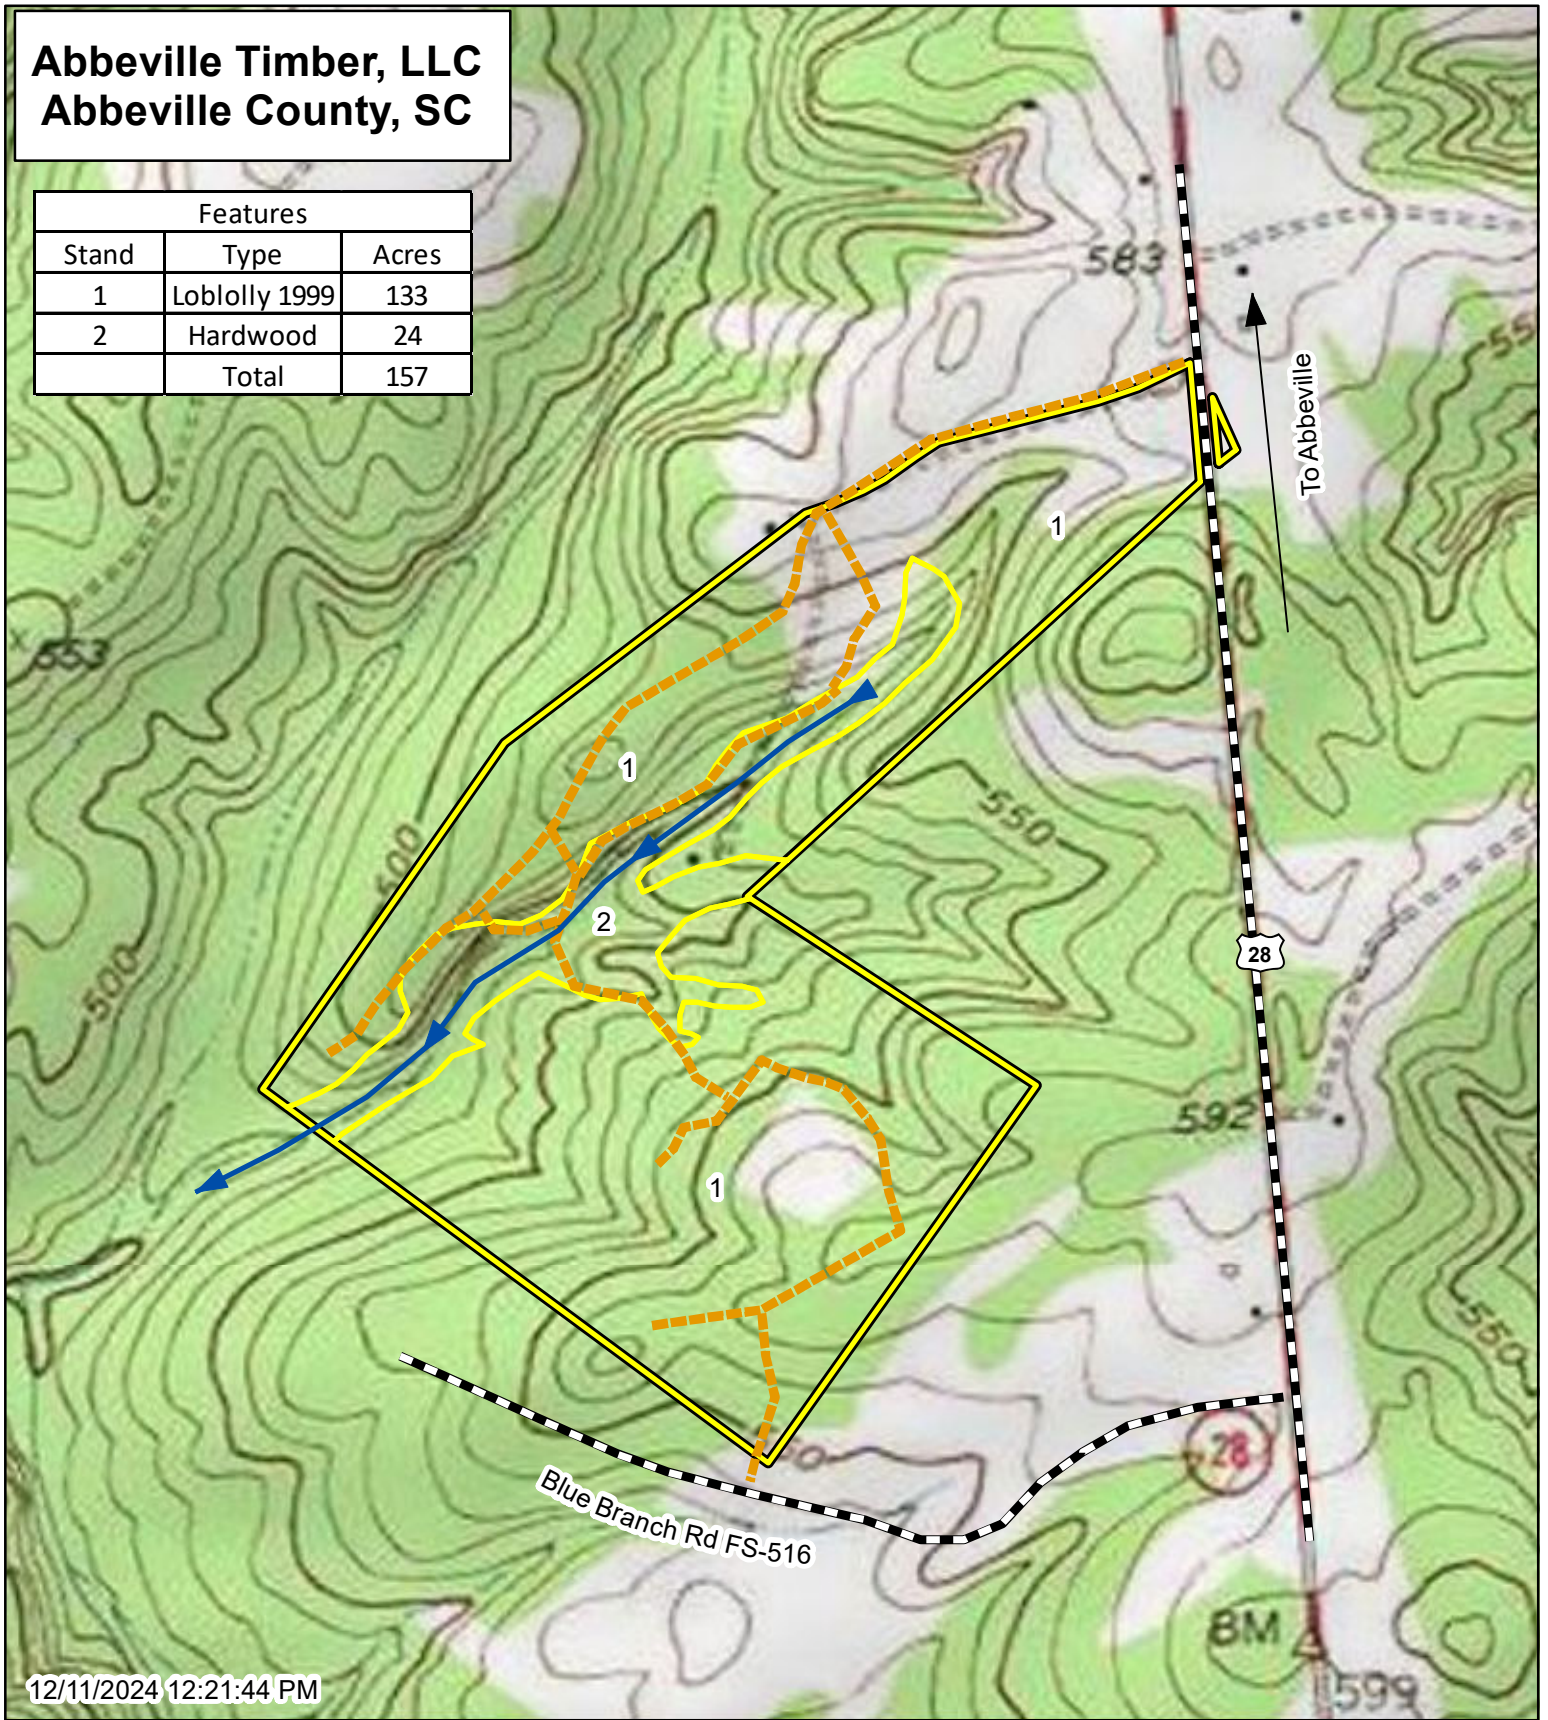

**Abbeville Timber, LLC**  
**Abbeville County, SC**

Features		
Stand	Type	Acres
1	Loblolly 1999	133
2	Hardwood	24
	Total	157

12/11/2024 12:21:44 PM

Lat, Long: 34.10340, -82.38075

This map is considered accurate; however, no warranty is given or implied.