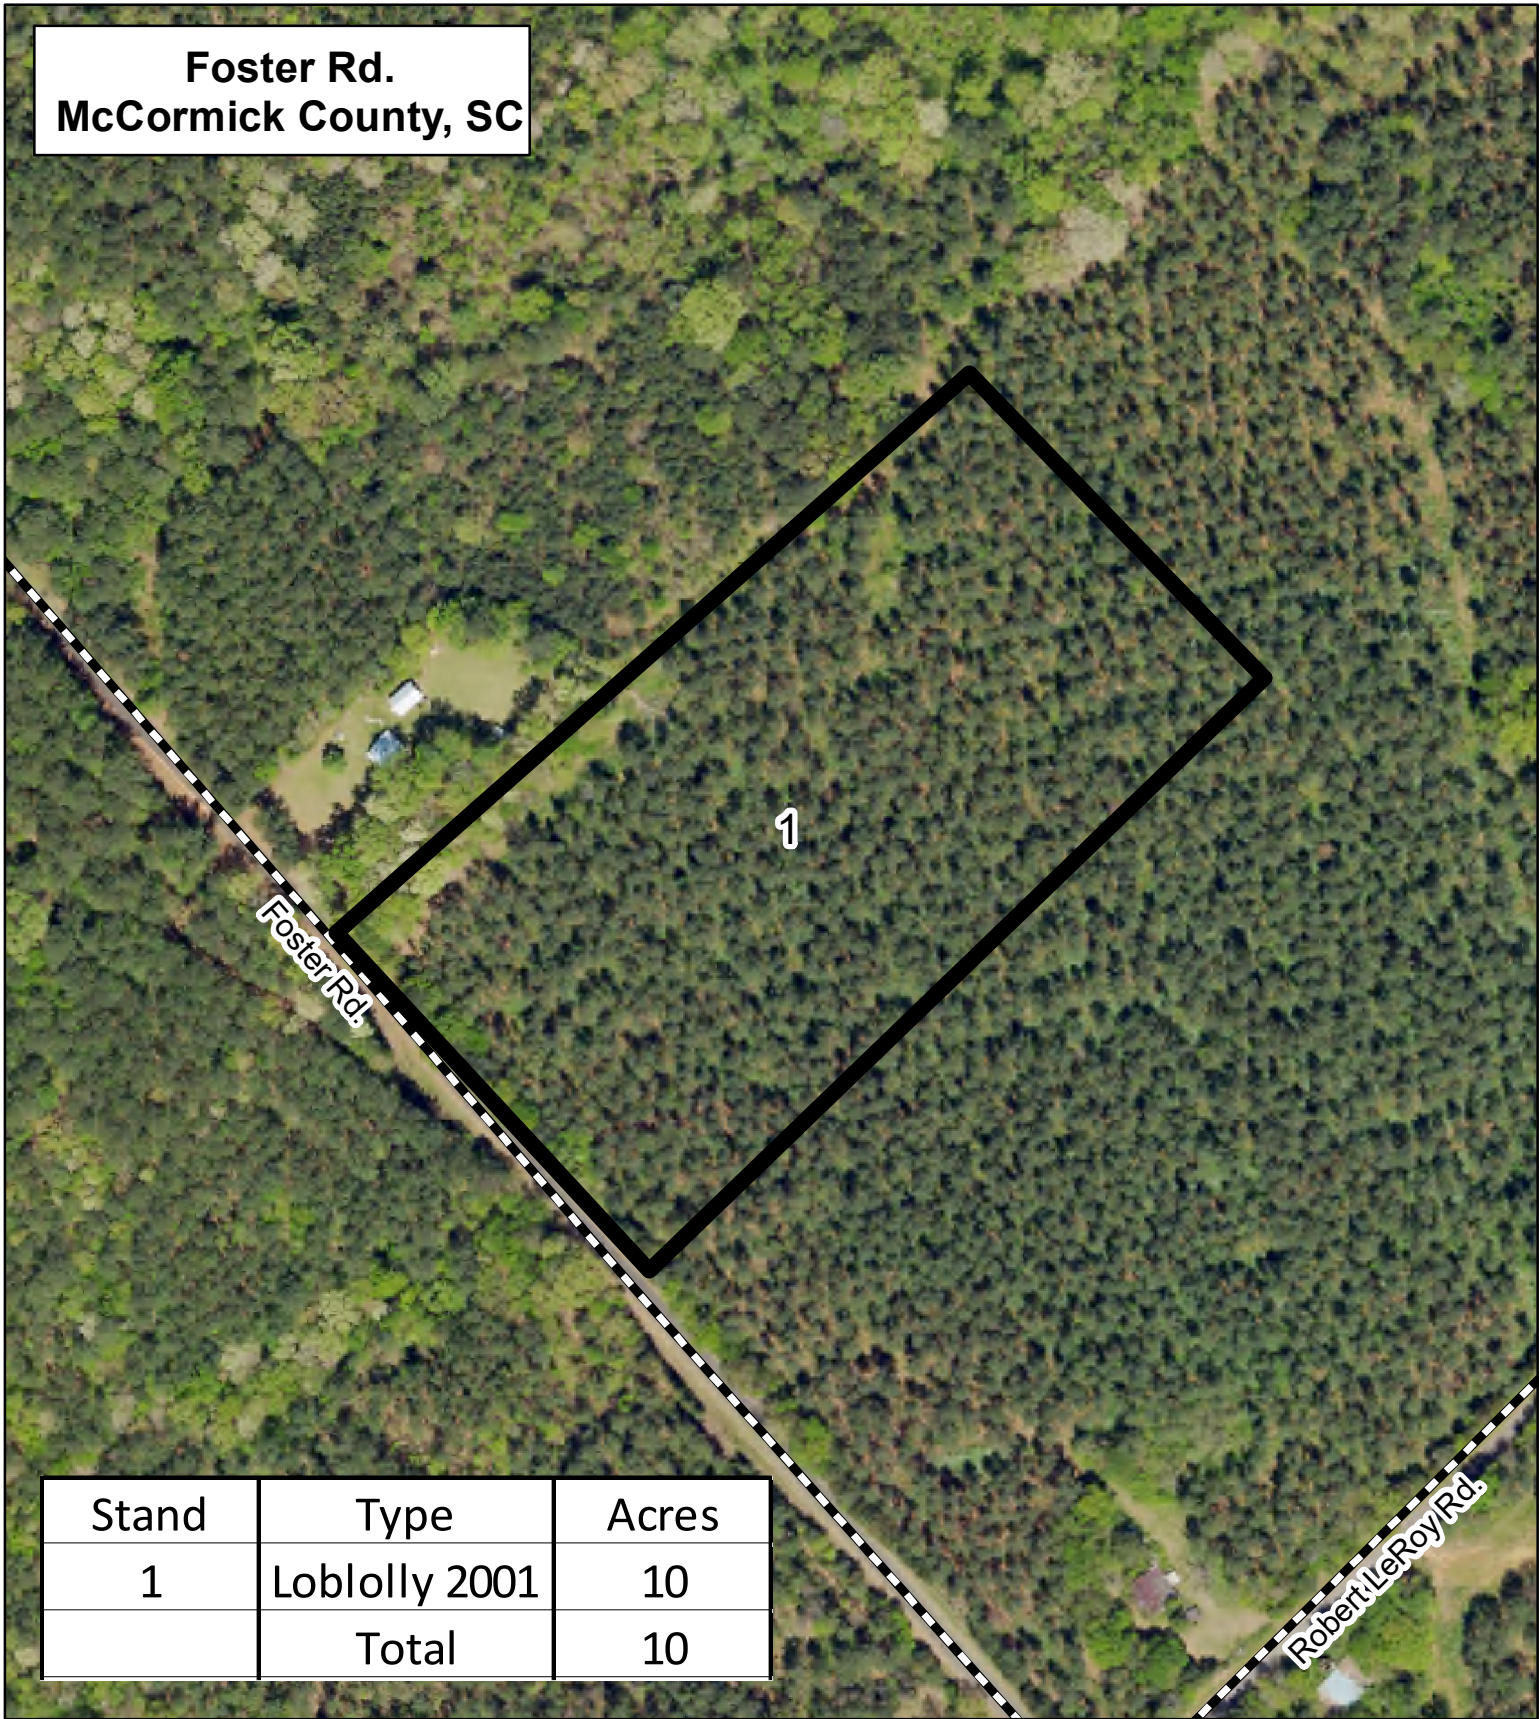

Foster Rd.  
McCormick County, SC

| Stand | Type          | Acres |
|-------|---------------|-------|
| 1     | Loblolly 2001 | 10    |
|       | Total         | 10    |

Lat, Long: 34.008376, -82.437137

12/23/2024 2:22:52 PM

1 inch = 210 feet

This map is considered accurate; however, no warranty is given or implied.

864.229.0098  
www.thompsonforest.com