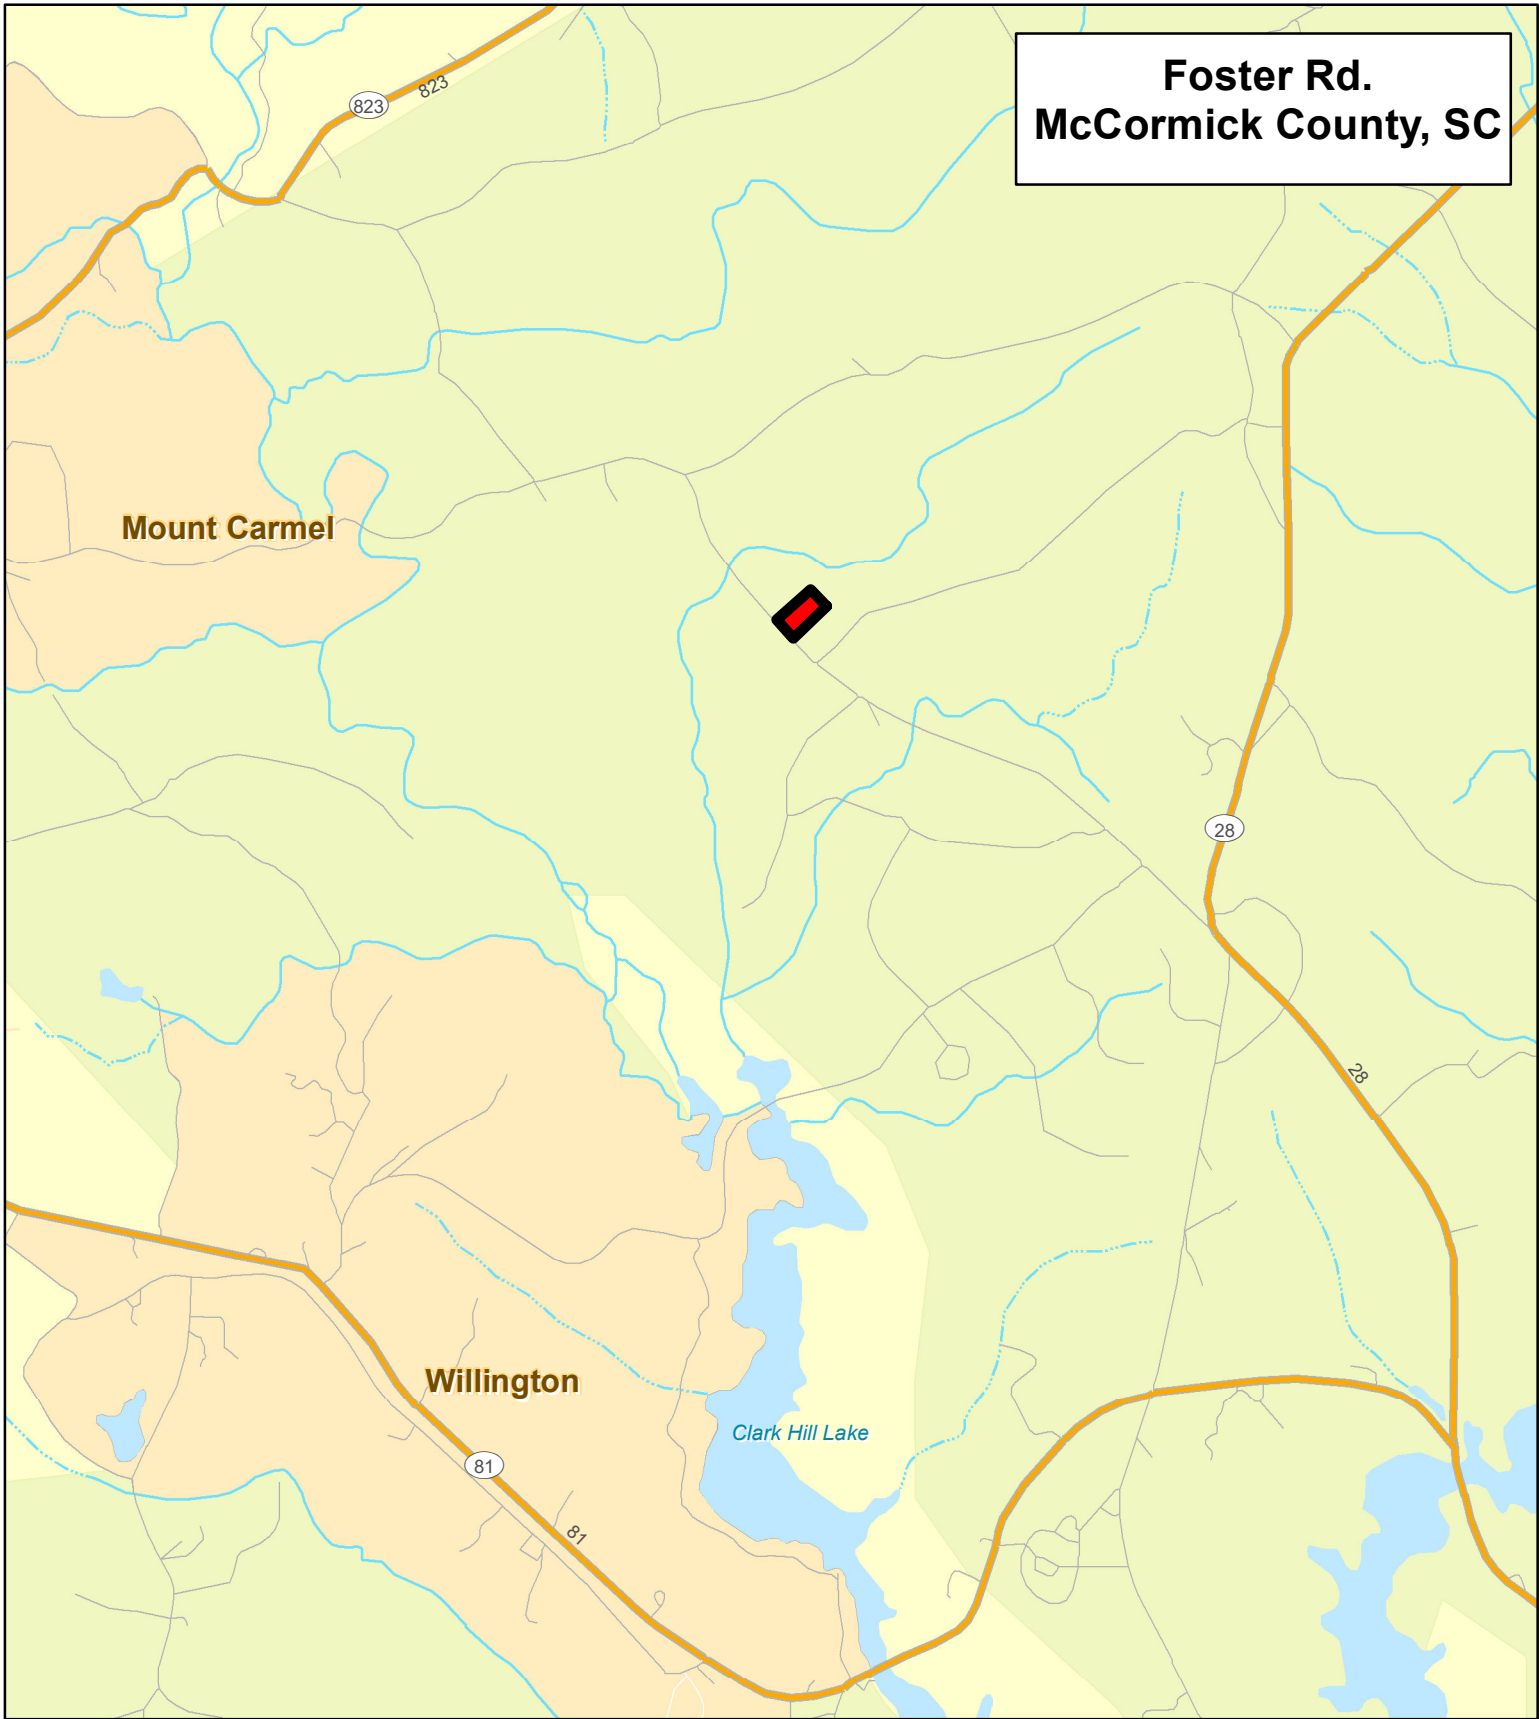

**Foster Rd.
McCormick County, SC**

Lat, Long: 34.008323, -82.432437

12/23/2024 2:22:52 PM

1 inch = 3,872 feet

0 660 320 640 960 1280 1600 1920 2240 2560 2880 3200 3520 3840 4160 4480 4800 5120 5440 5760 6080 6400 Feet

This map is considered accurate; however, no warranty is given or implied.

864.229.0098

www.thompsonforest.com