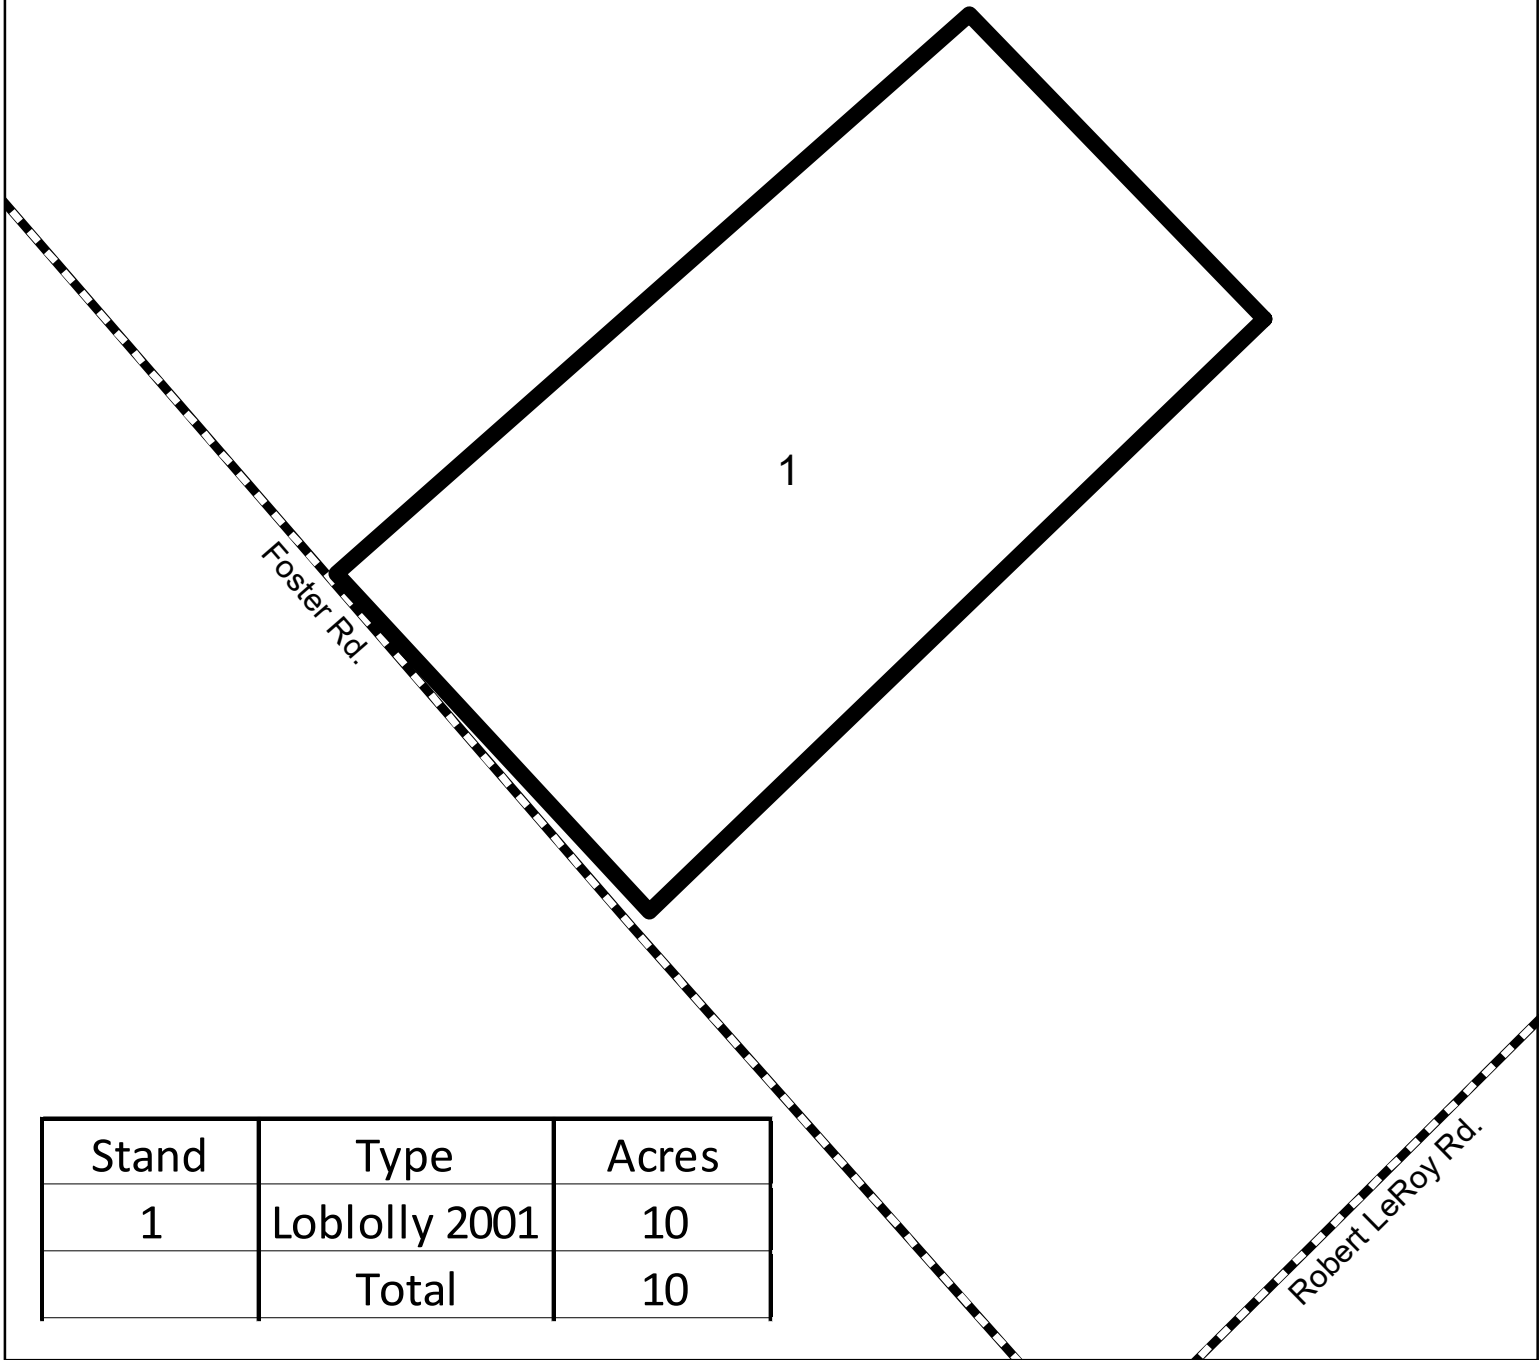

**Foster Rd.
McCormick County, SC**

Stand	Type	Acres
1	Loblolly 2001	10
	Total	10

Lat, Long: 34.008376, -82.437137

12/23/2024 2:22:52 PM

1 inch = 210 feet

This map is considered accurate; however, no warranty is given or implied.